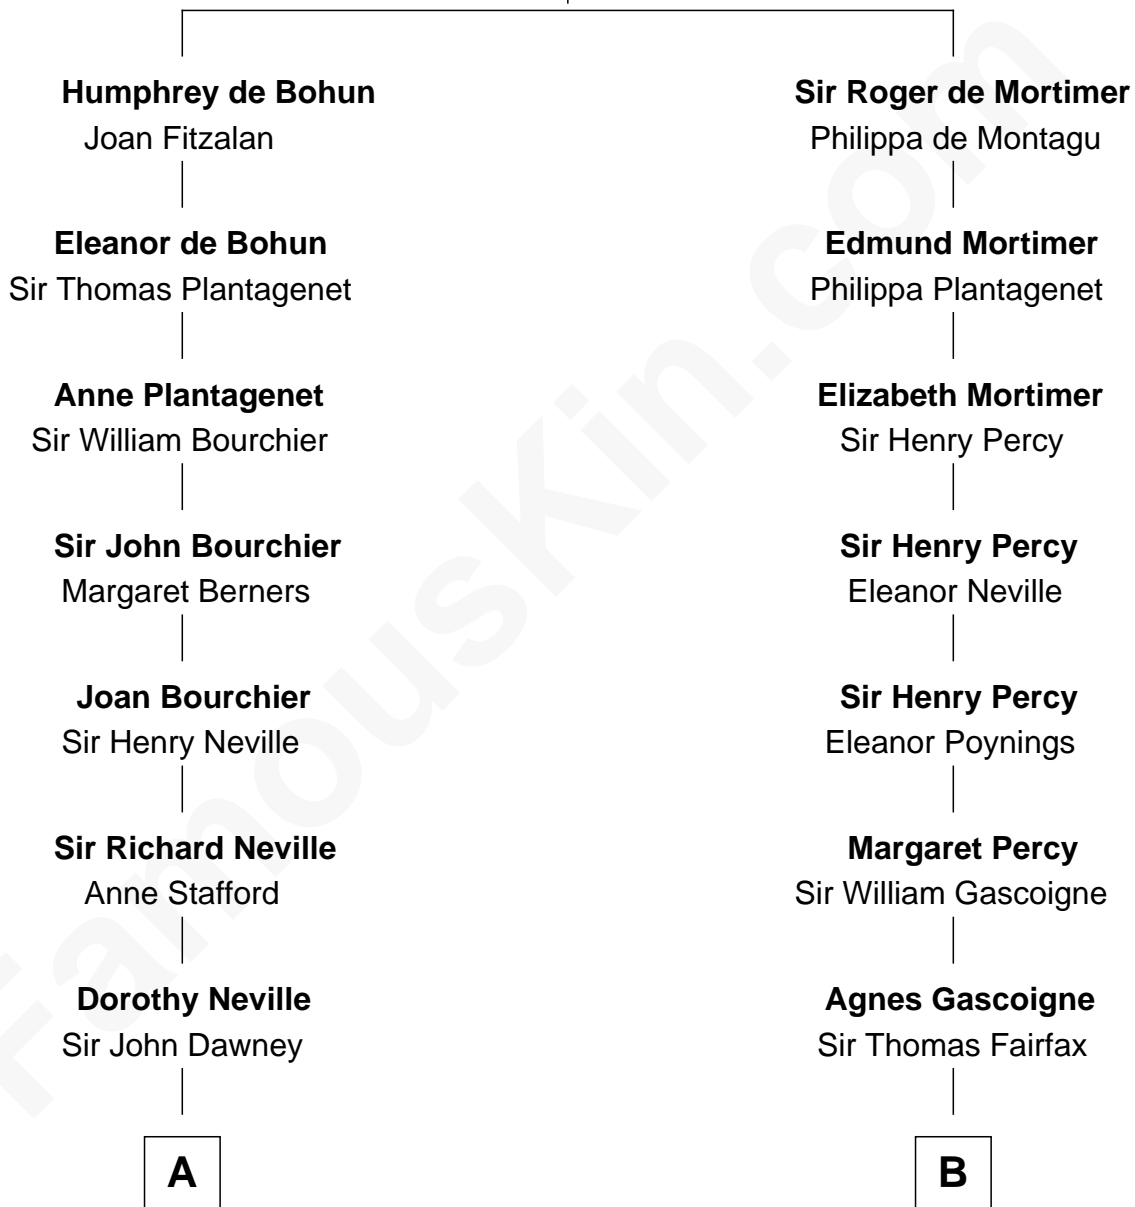

FamousKin.com Relationship Chart of

Jimmy Carter

39th U.S. President

20th cousin 1 time removed of

Catherine Middleton

Princess of Wales

Elizabeth de Badlesmere

with husband
Sir William de Bohun

with husband
Sir Edmund Mortimer

C

James E. Pratt
Sophronia C. Cowan

Nina Pratt
William Archibald Carter

Earl Carter
Lillian Gordy

Jimmy Carter
39th U.S. President

D

Francis Martineau Lupton
Harriet Albina Davis