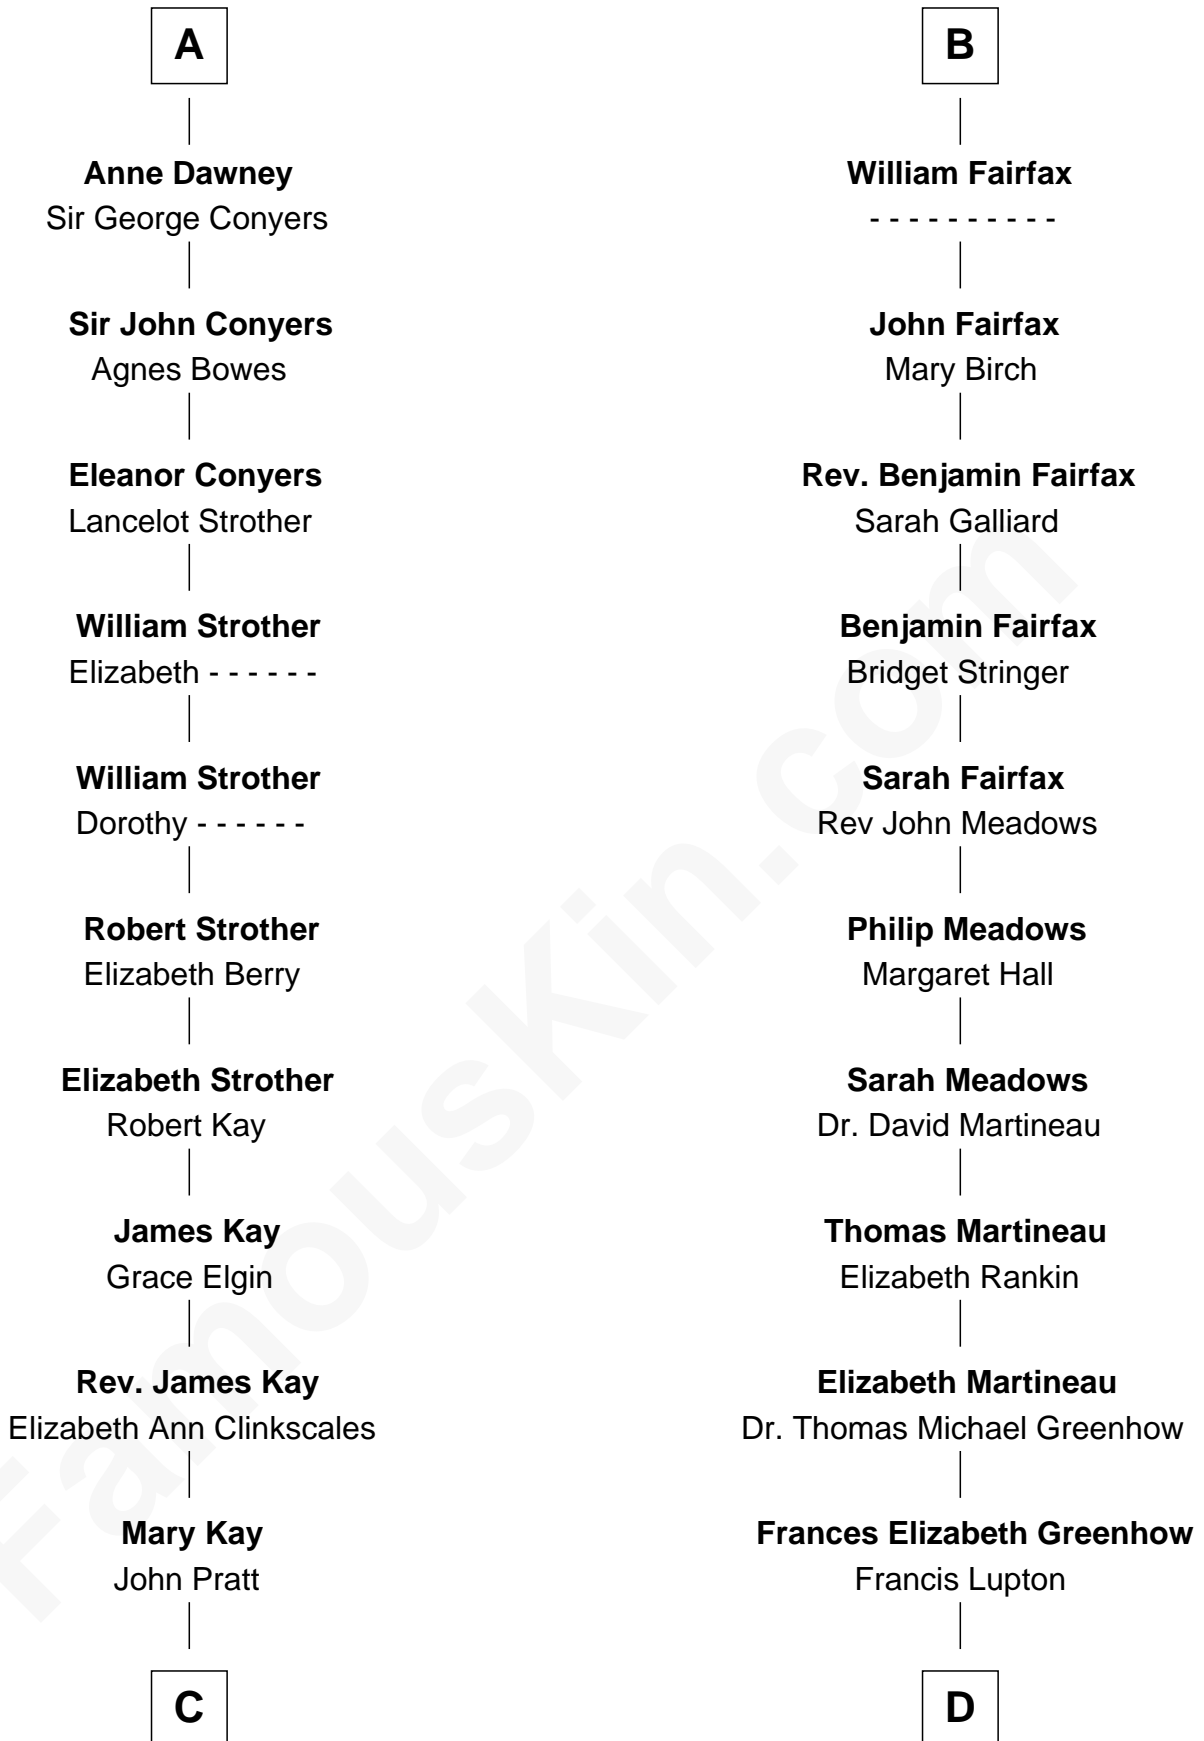

FamousKin.com Relationship Chart of

Jimmy Carter

39th U.S. President

20th cousin 1 time removed of

Catherine Middleton

Princess of Wales

Elizabeth de Badlesmere

with husband
Sir William de Bohun

with husband
Sir Edmund Mortimer

C

James E. Pratt
Sophronia C. Cowan

Nina Pratt
William Archibald Carter

Earl Carter
Lillian Gordy

Jimmy Carter
39th U.S. President

D

Francis Martineau Lupton
Harriet Albina Davis