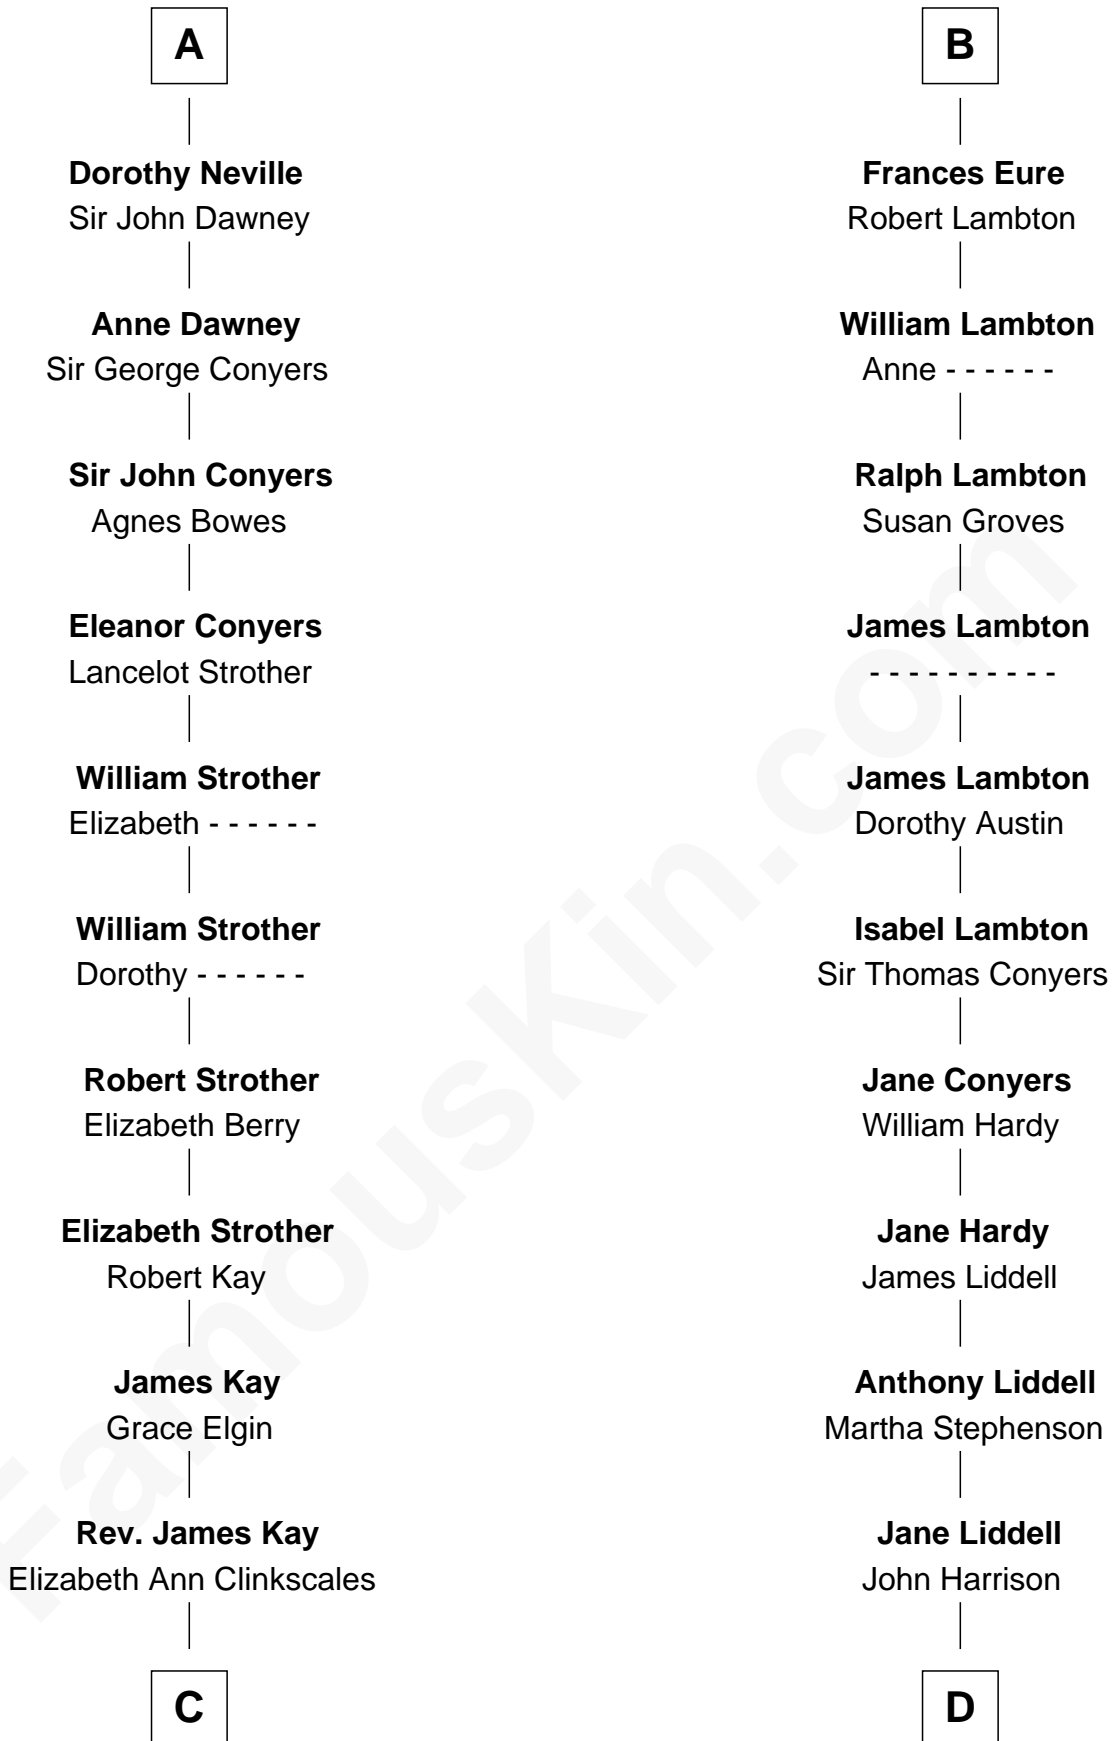

FamousKin.com Relationship Chart of

Jimmy Carter
39th U.S. President

21st cousin of

Catherine Middleton
Princess of Wales

Edmund Fitzalan
Alice de Warenne

C

Mary Kay
John Pratt

James E. Pratt
Sophronia C. Cowan

Nina Pratt
William Archibald Carter

Earl Carter
Lillian Gordy

Jimmy Carter
39th U.S. President

D

John Harrison
Jane Hill

Thomas Harrison
Elizabeth Mary Temple

Dorothy Harrison
Ronald John James Goldsmith

Carole Elizabeth Goldsmith
Michael Francis Middleton

Catherine Middleton
Princess of Wales