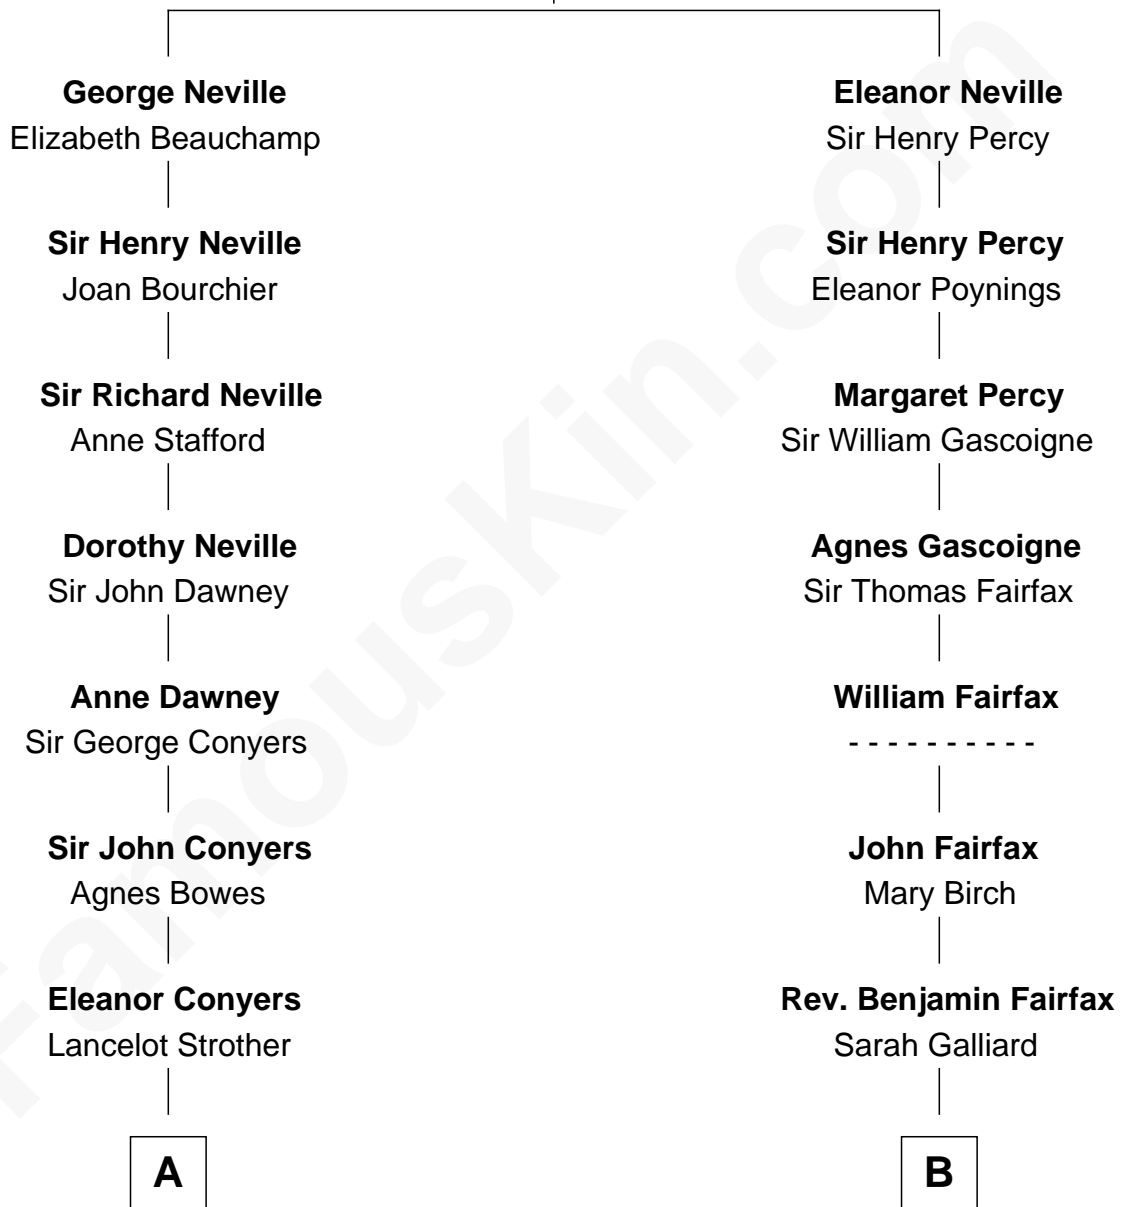

FamousKin.com Relationship Chart of

Jimmy Carter

39th U.S. President

17th cousin 1 time removed of

Catherine Middleton

Princess of Wales

Sir Ralph Neville

Joan Beaufort

Michael Francis Middleton
Carole Elizabeth Goldsmith

Catherine Middleton
Princess of Wales

FamousKin.com