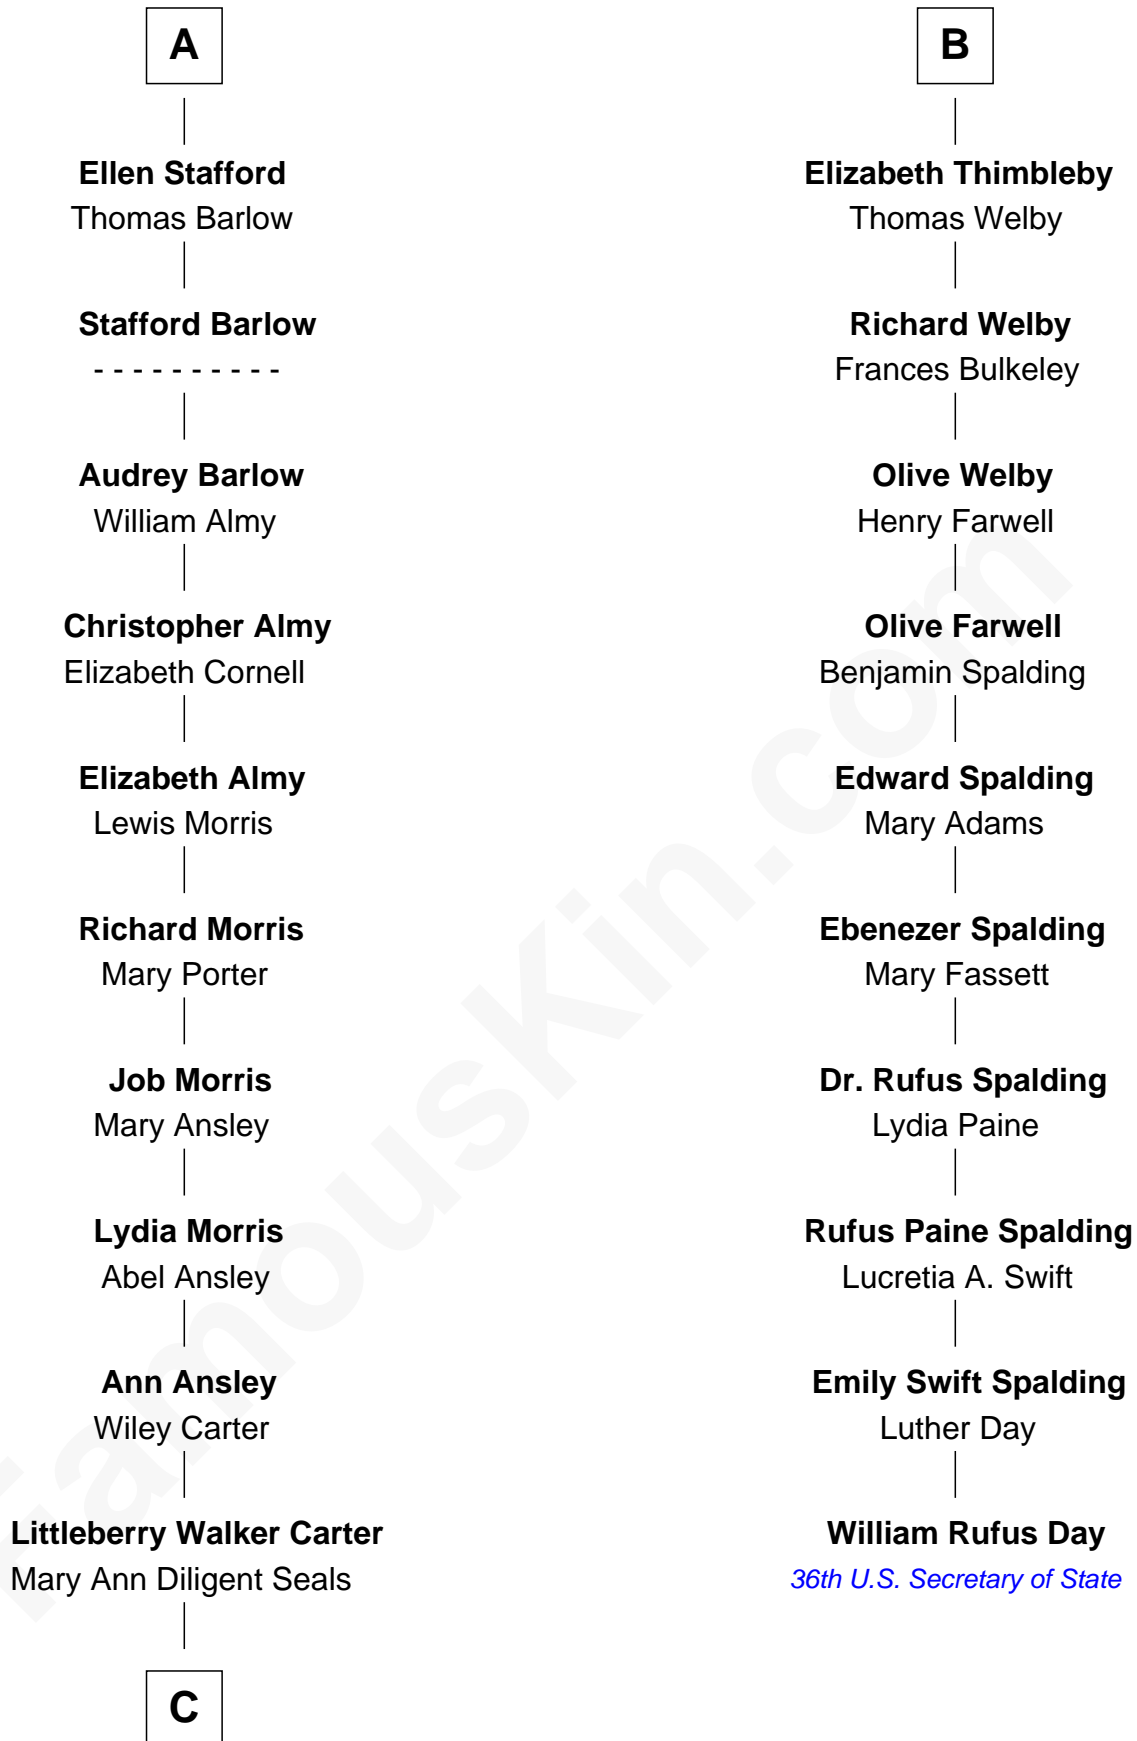

FamousKin.com Relationship Chart of

Jimmy Carter

39th U.S. President

16th cousin 3 times removed of

William Rufus Day

36th U.S. Secretary of State

Ralph de Stafford

*with wife
Katherine de Hastang*

Beatrice de Stafford

Thomas de Ros

Margaret de Ros

Sir Reynold Grey

Margaret Grey

Sir William Bonville

Elizabeth Bonville

William Talboys

Sir Robert Talboys

Elizabeth Heron

Maud Talboys

Sir Robert Tyrwhit

Katharine Tyrwhit

Sir Richard Thimbleby

B

C

William Archibald Carter

Nina Pratt

Earl Carter

Lillian Gordy

Jimmy Carter

39th U.S. President

FamousKin.com