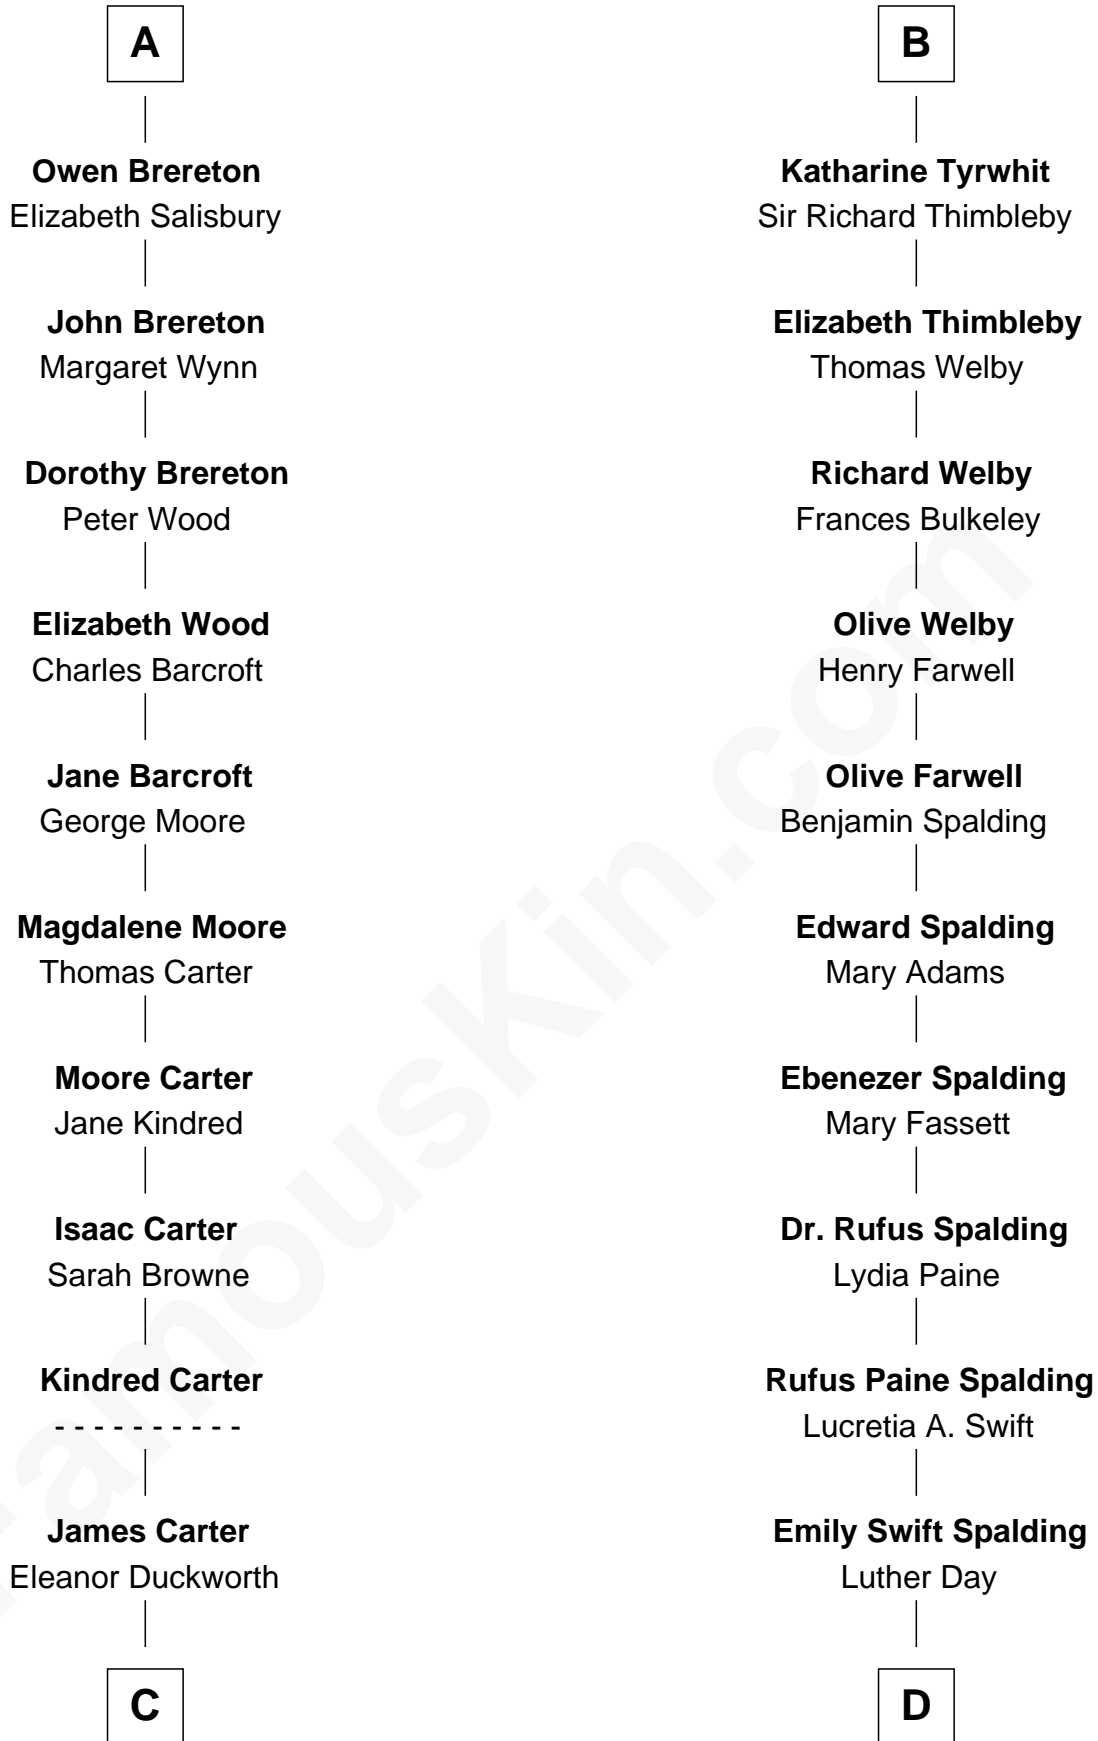

FamousKin.com Relationship Chart of

Jimmy Carter
39th U.S. President

21st cousin of

Anna Gunn
TV and Movie Actress

Sir Robert de Holland
Maude la Zouche

Maude de Holland
Sir Thomas de Swinnerton

Sir Robert de Swinnerton
Elizabeth de Beke

Maud de Swinnerton
Sir William Ipstones

Alice Ipstones
Sir Randall Brereton

Sir William Brereton
Catherine Wylde

Edward Brereton
Elizabeth Roydon

John Brereton
Margaret Fychan

A

Elizabeth de Holland
Sir Henry FitzRoger

John FitzRoger
Alice - - - - -

Elizabeth FitzRoger
Sir John Bonville

Sir William Bonville
Margaret Grey

Elizabeth Bonville
William Talboys

Sir Robert Talboys
Elizabeth Heron

Maud Talboys
Sir Robert Tyrwhit

B

C

Wiley Carter
Ann Ansley

Littleberry Walker Carter
Mary Ann Diligent Seals

William Archibald Carter
Nina Pratt

Earl Carter
Lillian Gordy

Jimmy Carter
39th U.S. President

D