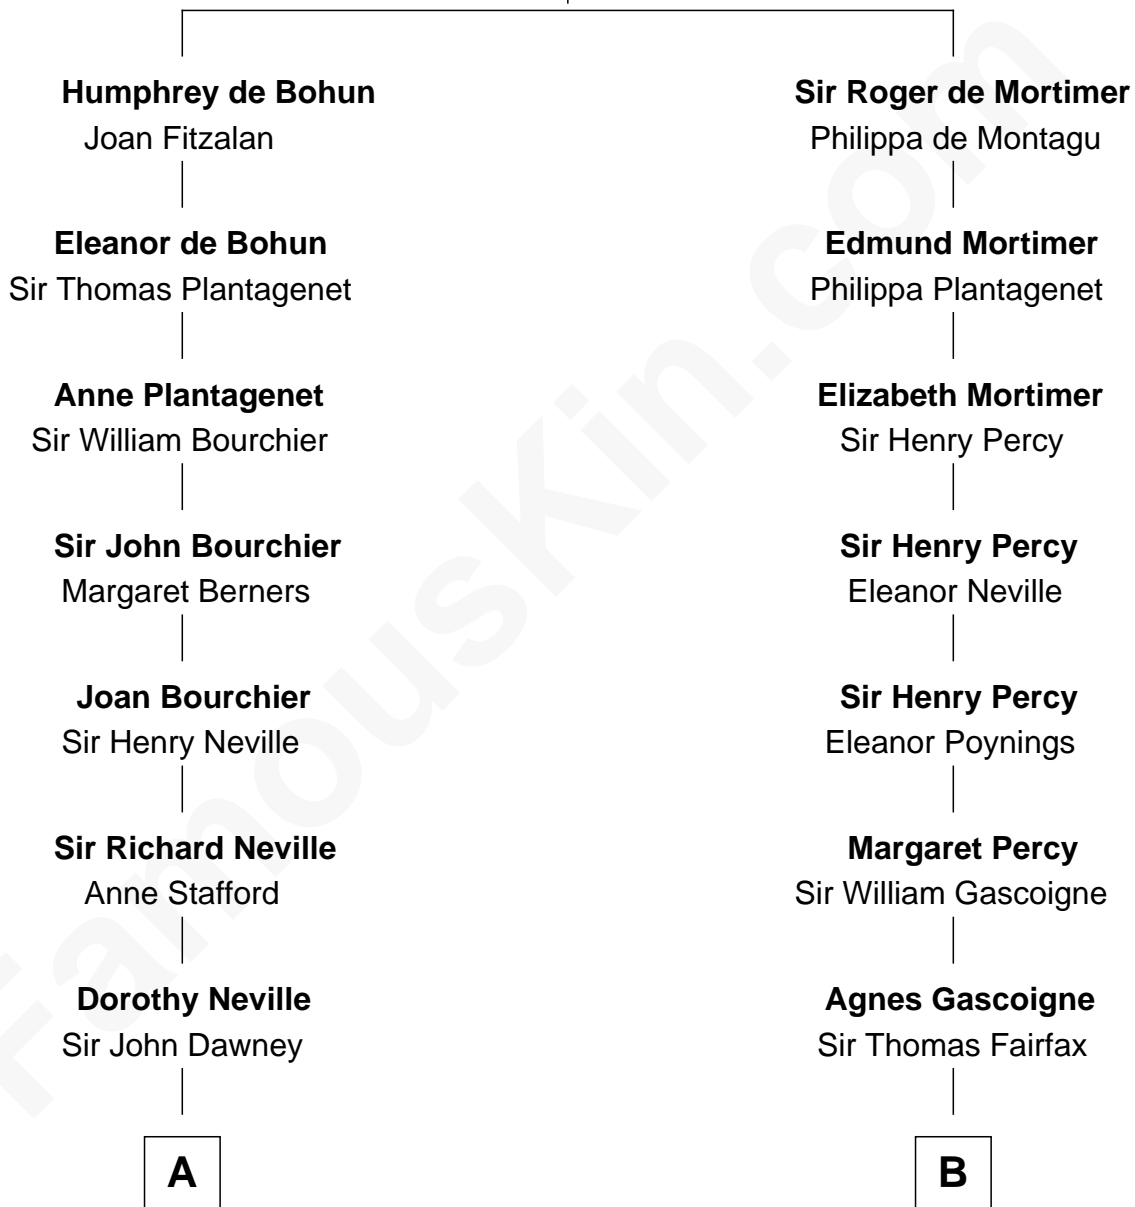

FamousKin.com Relationship Chart of

Jimmy Carter

39th U.S. President

15th cousin 5 times removed of

Harriet Martineau

Author of The Hour and the Man

Elizabeth de Badlesmere

with husband
Sir William de Bohun

with husband
Sir Edmund Mortimer

C

—
James E. Pratt
Sophronia C. Cowan

—
Nina Pratt
William Archibald Carter

—
Earl Carter
Lillian Gordy

—
Jimmy Carter
39th U.S. President

FamousKin.com