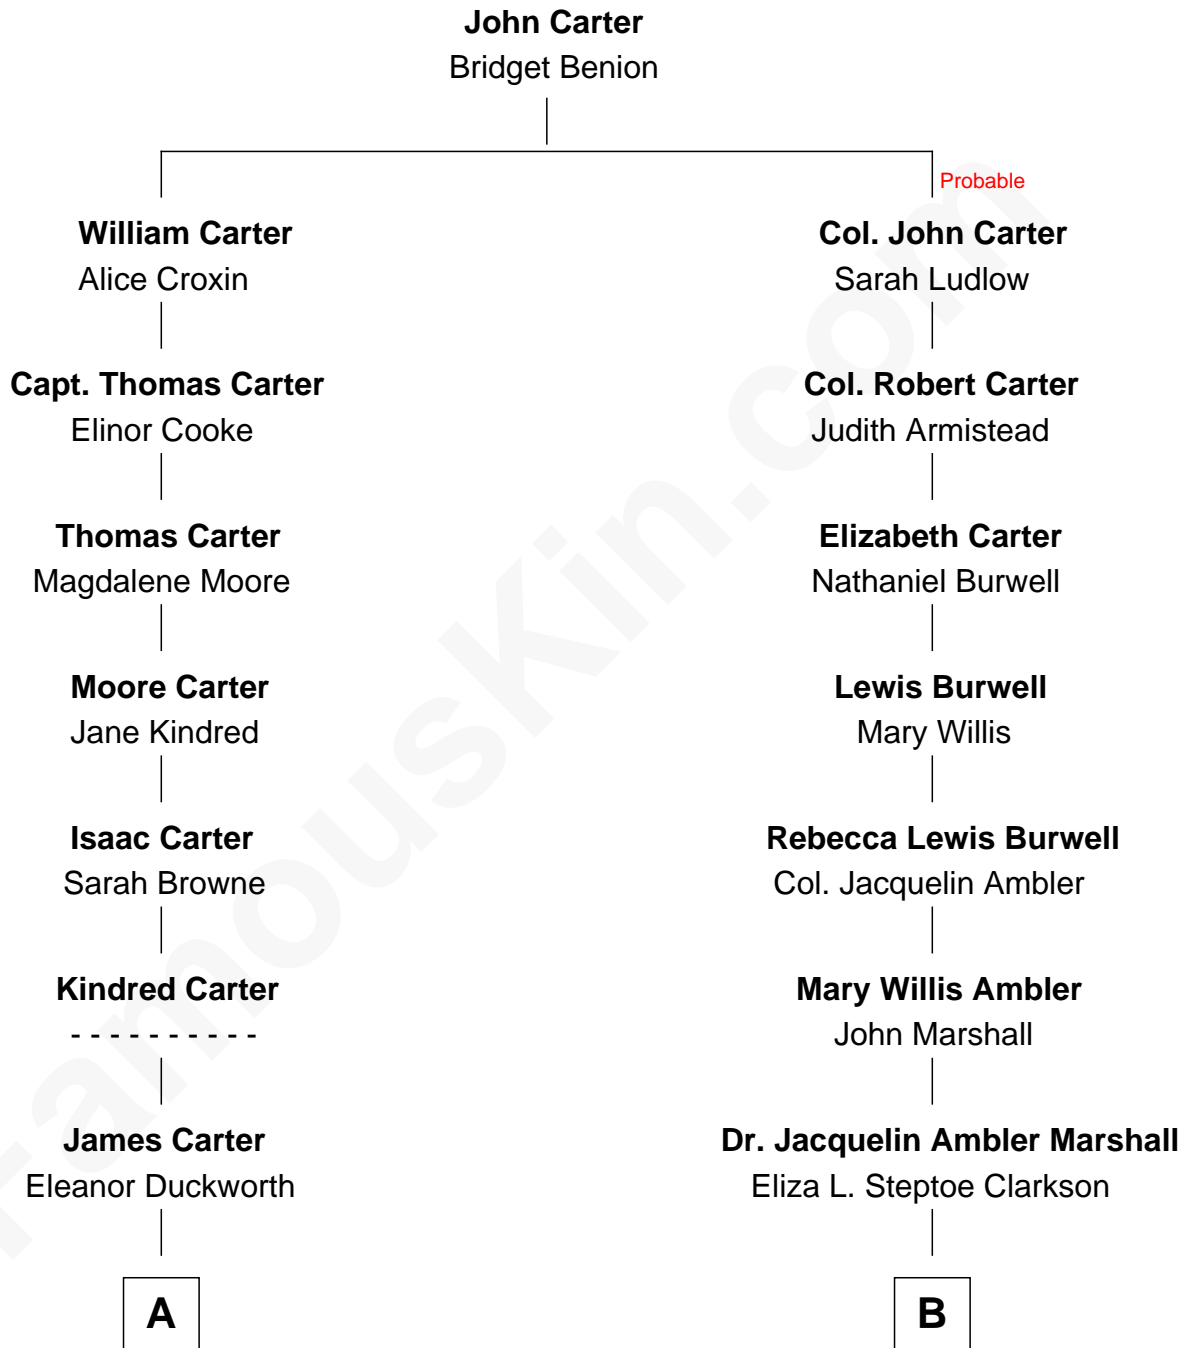

FamousKin.com Relationship Chart of

Jimmy Carter
39th U.S. President

11th cousin of

Mary Chapin Carpenter
Singer and Songwriter

A

Wiley Carter

Ann Ansley

Littleberry Walker Carter

Mary Ann Diligent Seals

William Archibald Carter

Nina Pratt

Earl Carter

Lillian Gordy

Jimmy Carter

39th U.S. President

B

Eliza Marshall

Harrison Robertson

Harrison Robertson

Mary L. Vawter

Harrison Marshall Robertson

Mary MacKenzie

Mary Bowie Robertson

Chapin Carpenter