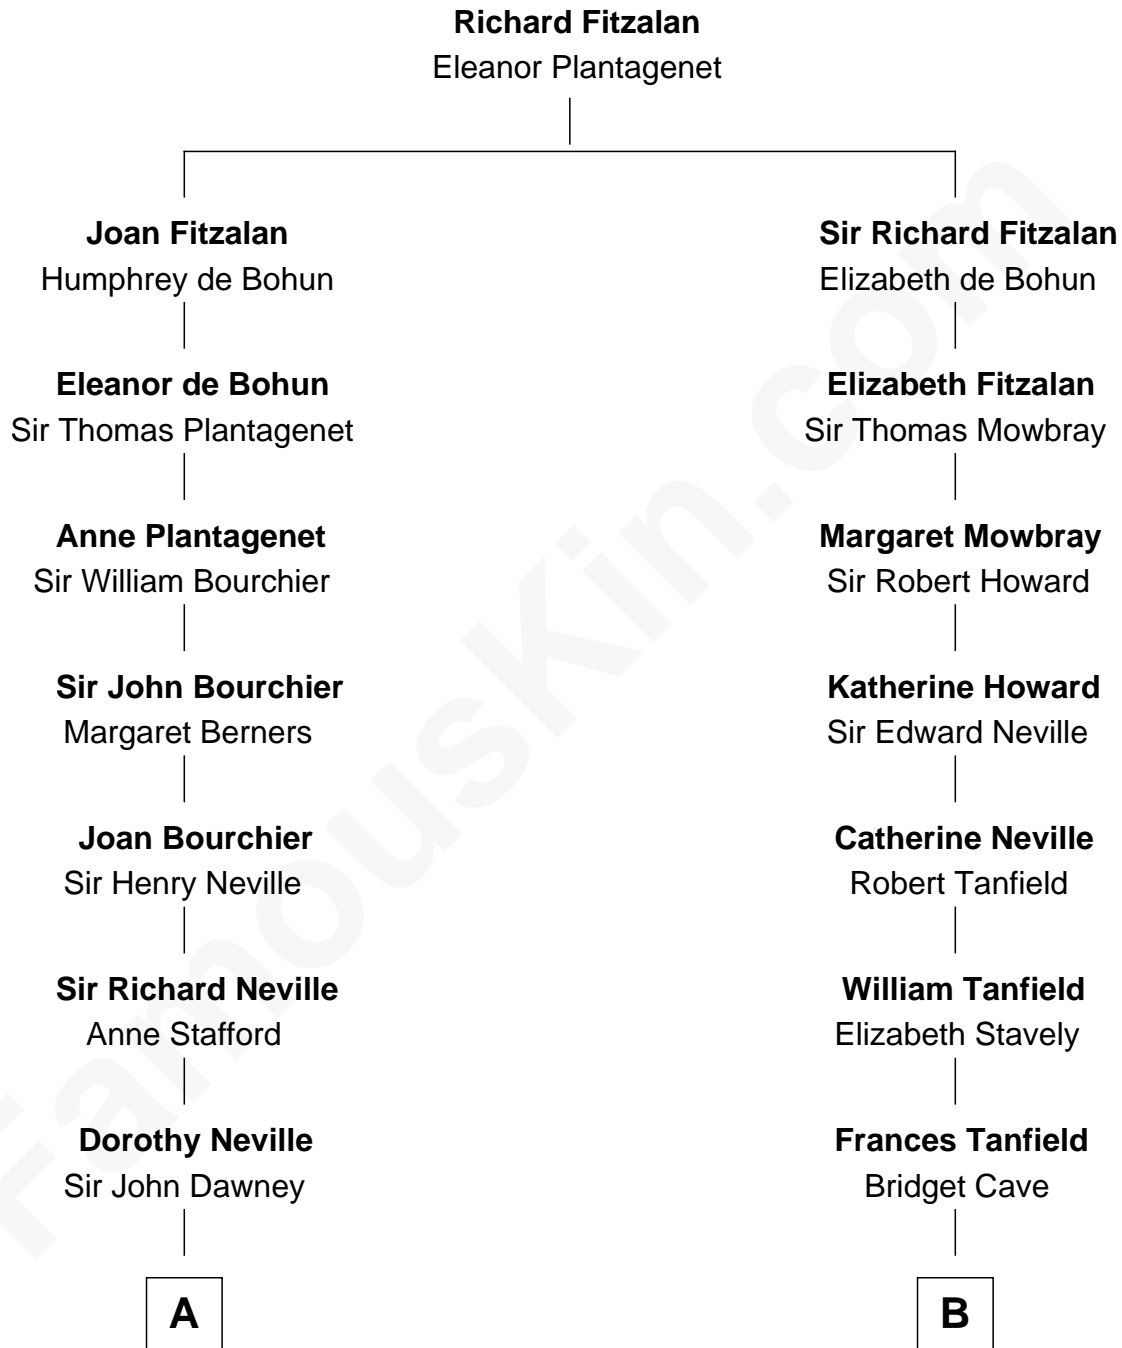

FamousKin.com Relationship Chart of

Jimmy Carter
39th U.S. President

15th cousin 5 times removed of

John Marshall

4th Chief Justice of the U.S. Supreme Court

C

—
James E. Pratt
Sophronia C. Cowan

—
Nina Pratt
William Archibald Carter

—
Earl Carter
Lillian Gordy

—
Jimmy Carter
39th U.S. President

FamousKin.com