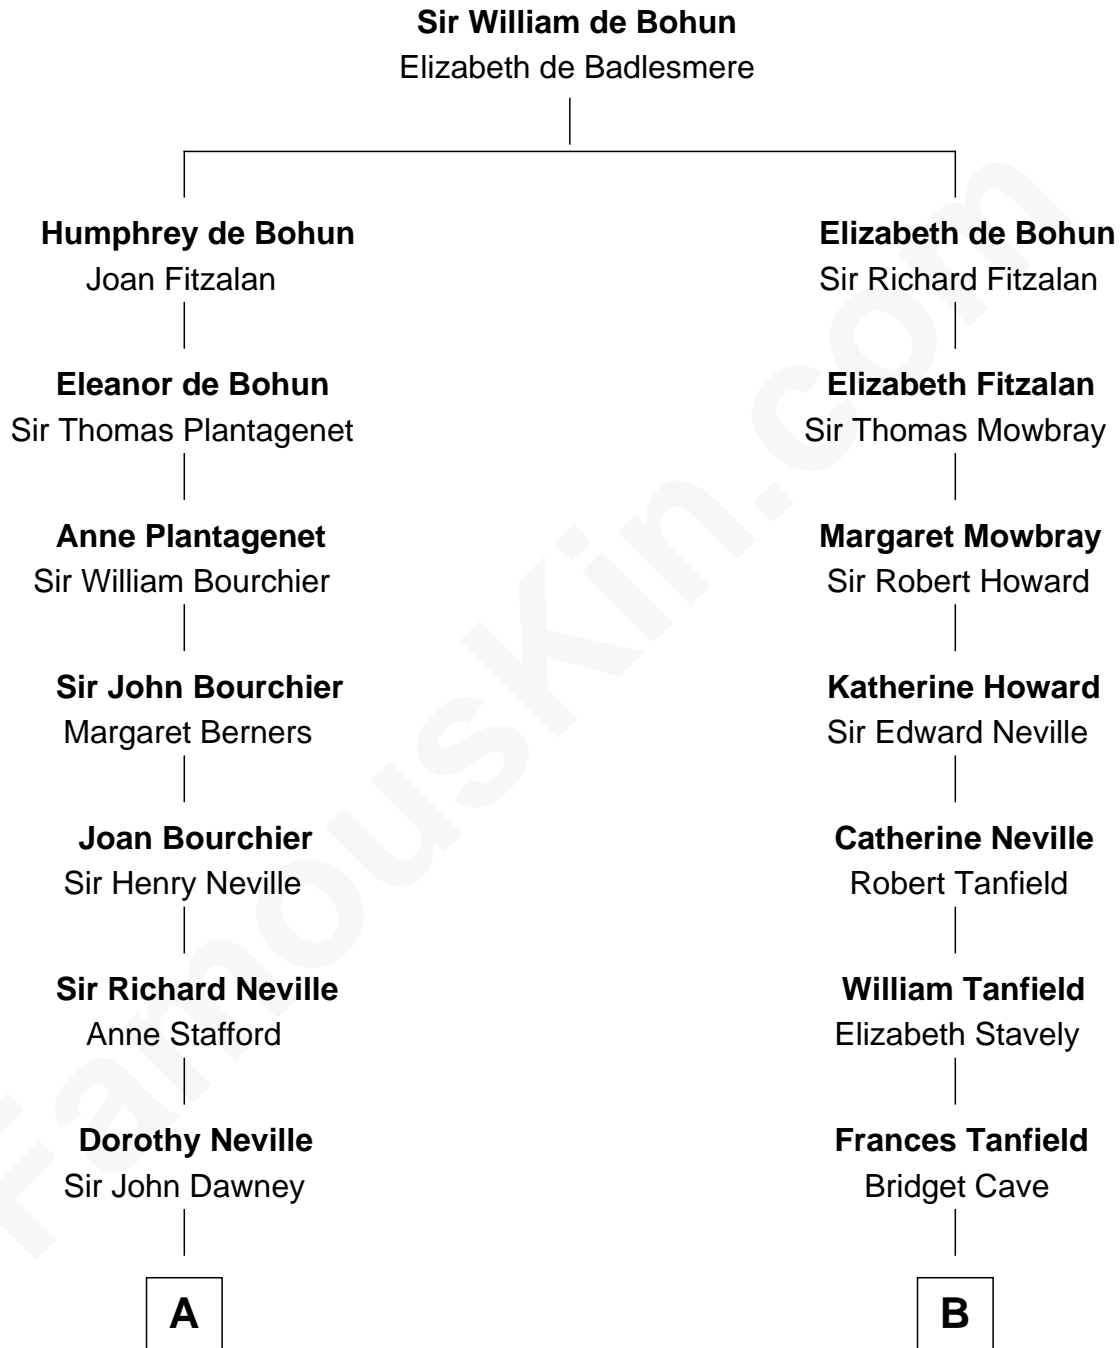

# FamousKin.com Relationship Chart of

**Jimmy Carter**  
39th U.S. President

15th cousin 5 times removed of

**John Marshall**

4th Chief Justice of the U.S. Supreme Court

**C**

—  
**James E. Pratt**  
Sophronia C. Cowan

—  
**Nina Pratt**  
William Archibald Carter

—  
**Earl Carter**  
Lillian Gordy

—  
**Jimmy Carter**  
*39th U.S. President*

FamousKin.com