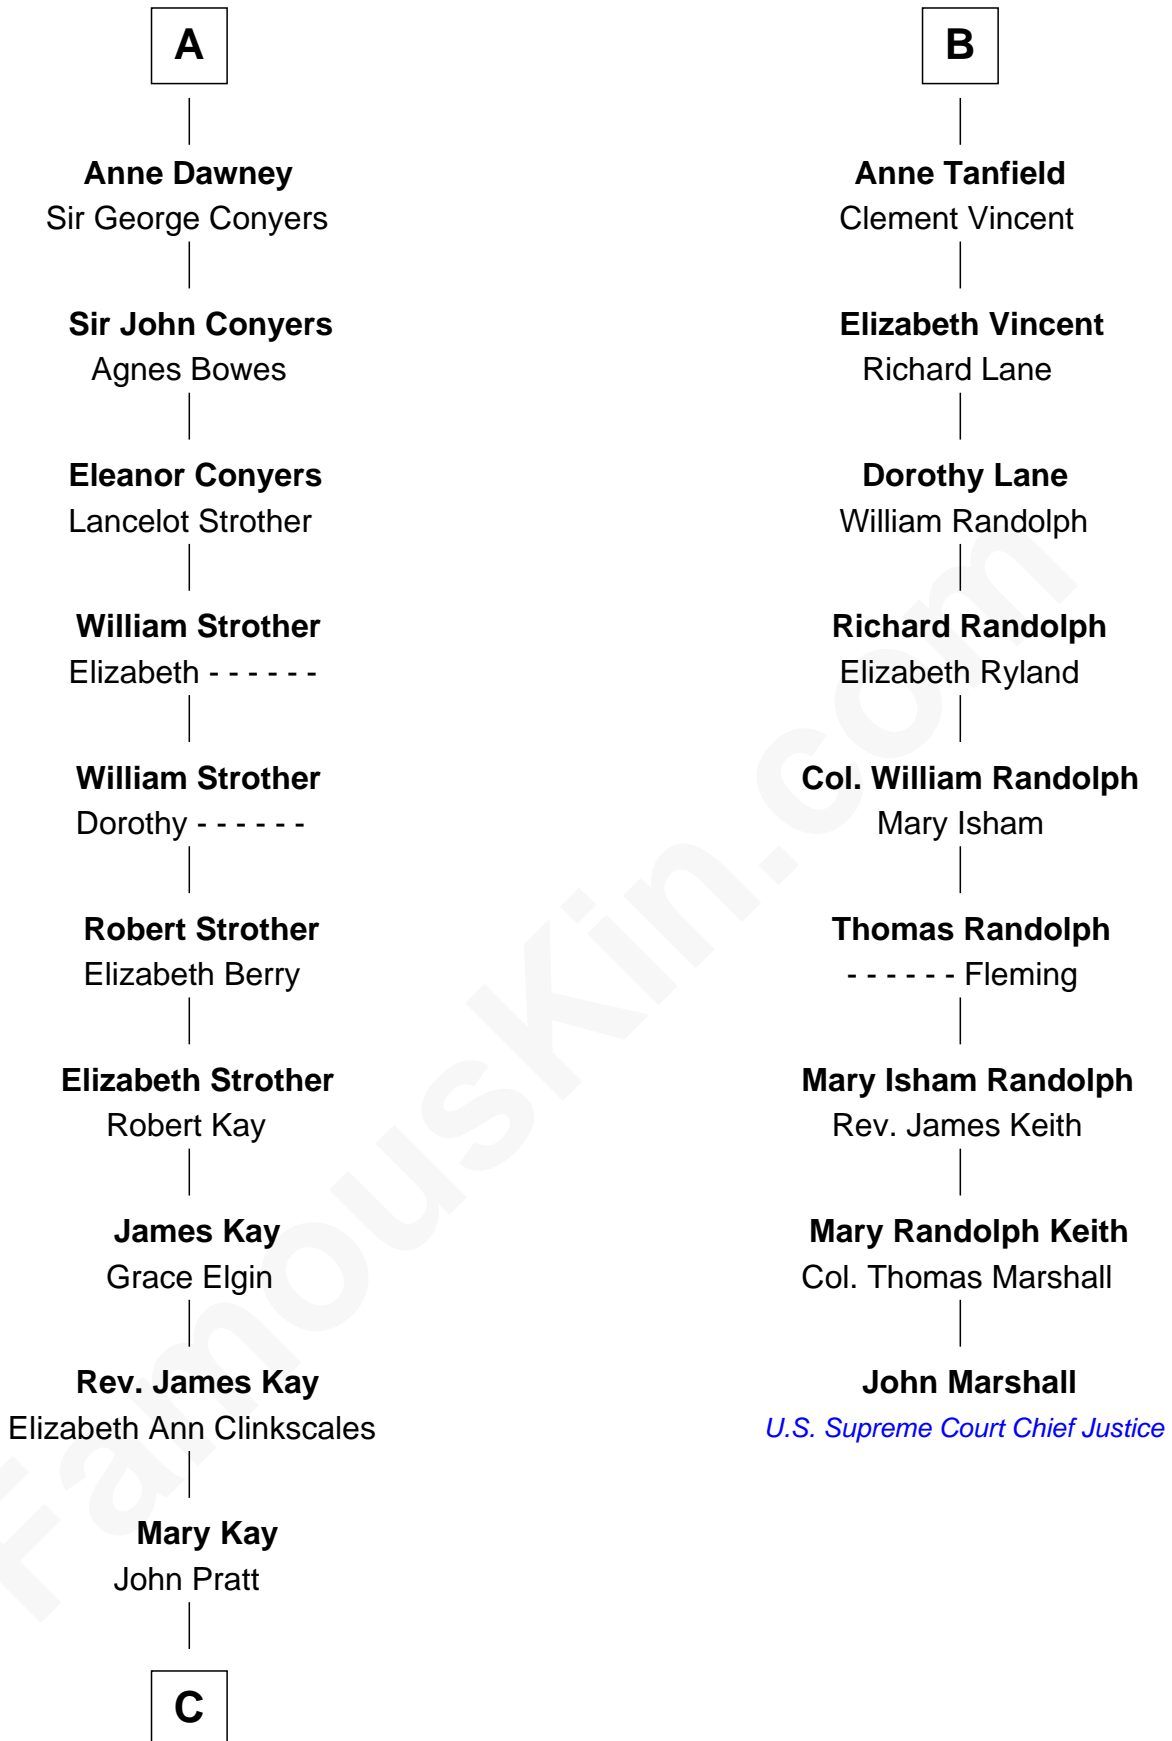

# FamousKin.com Relationship Chart of

**Jimmy Carter**  
39th U.S. President

15th cousin 5 times removed of

**John Marshall**

4th Chief Justice of the U.S. Supreme Court

**C**

—  
**James E. Pratt**  
Sophronia C. Cowan

—  
**Nina Pratt**  
William Archibald Carter

—  
**Earl Carter**  
Lillian Gordy

—  
**Jimmy Carter**  
*39th U.S. President*

FamousKin.com