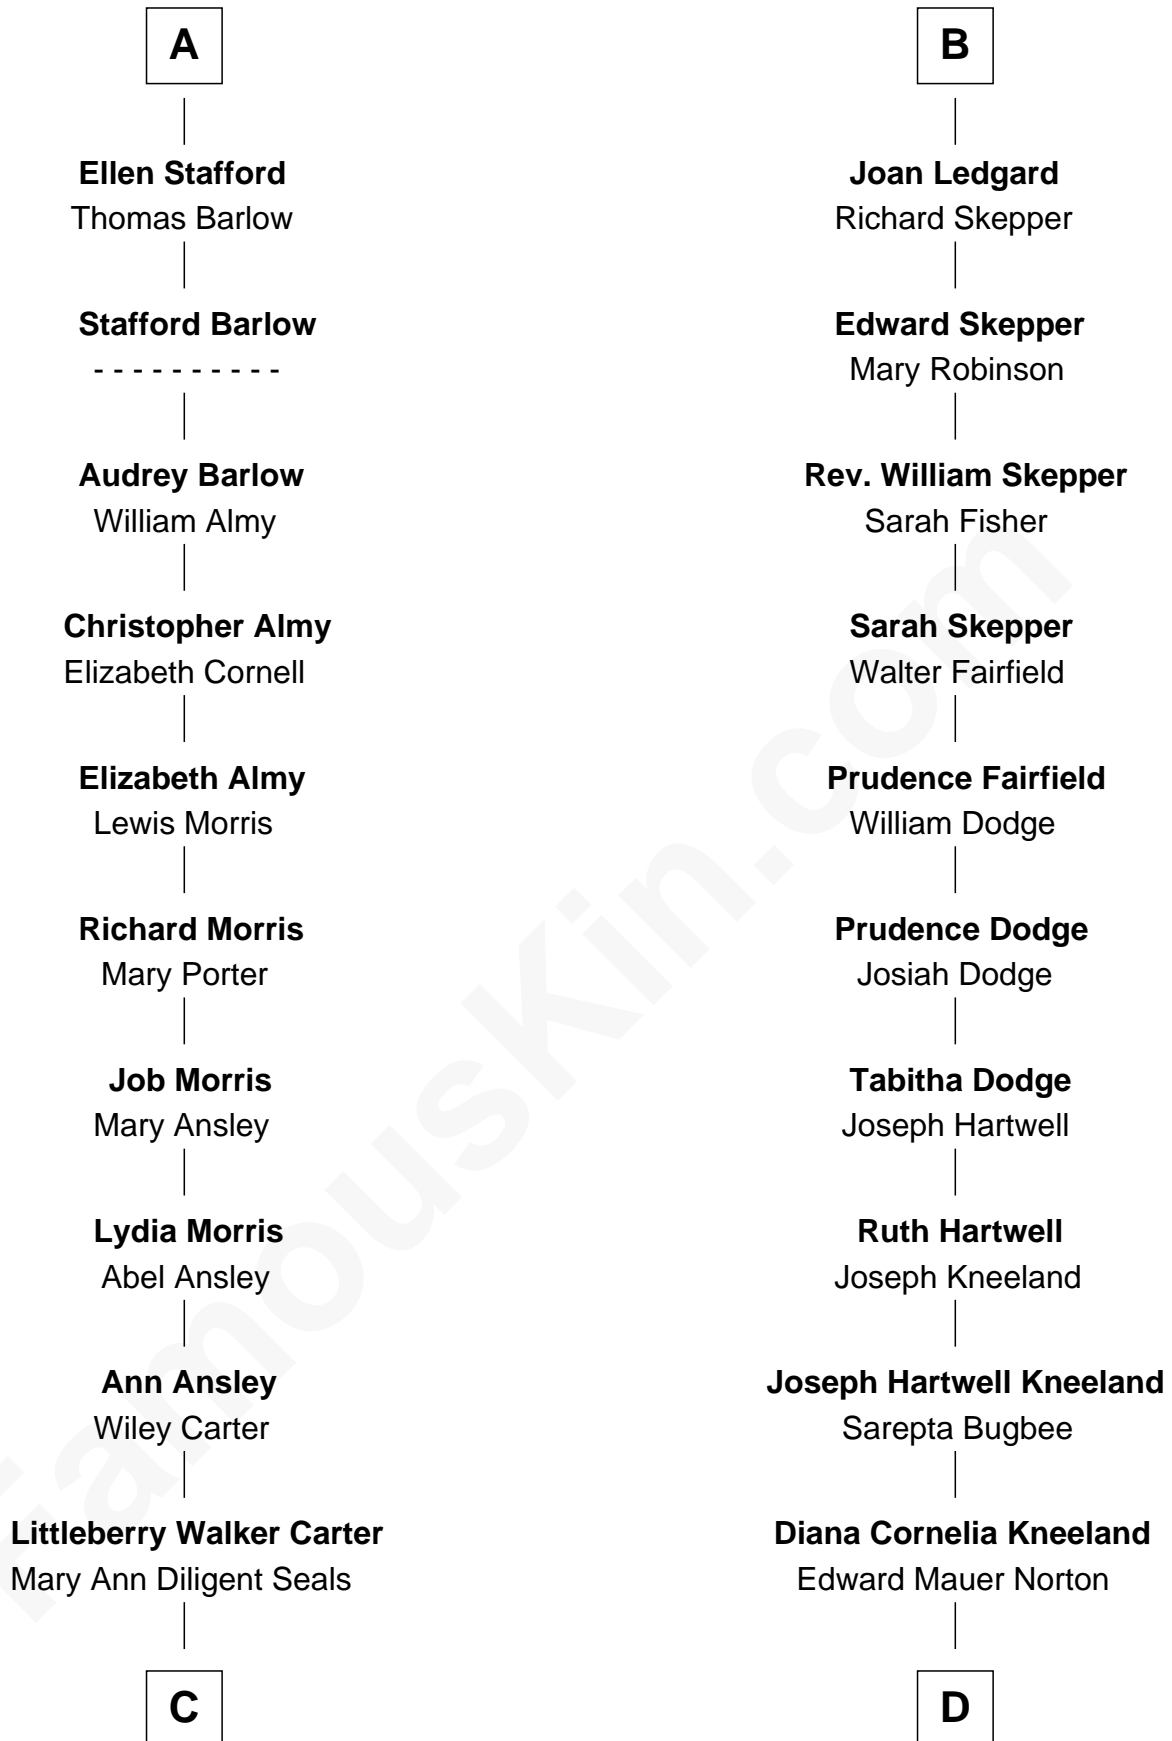

FamousKin.com Relationship Chart of

Jimmy Carter

39th U.S. President

19th cousin 2 times removed of

Edward Norton

Movie Actor

Ralph de Stafford

*with wife
Katherine de Hastang*

Joan de la See

Sir Humphrey Stafford

Margaret Tame

Isabel Hildyard

Ralph Legard

A

B

C

William Archibald Carter

Nina Pratt

Earl Carter

Lillian Gordy

Jimmy Carter

39th U.S. President

D

Seneca Hughes Norton