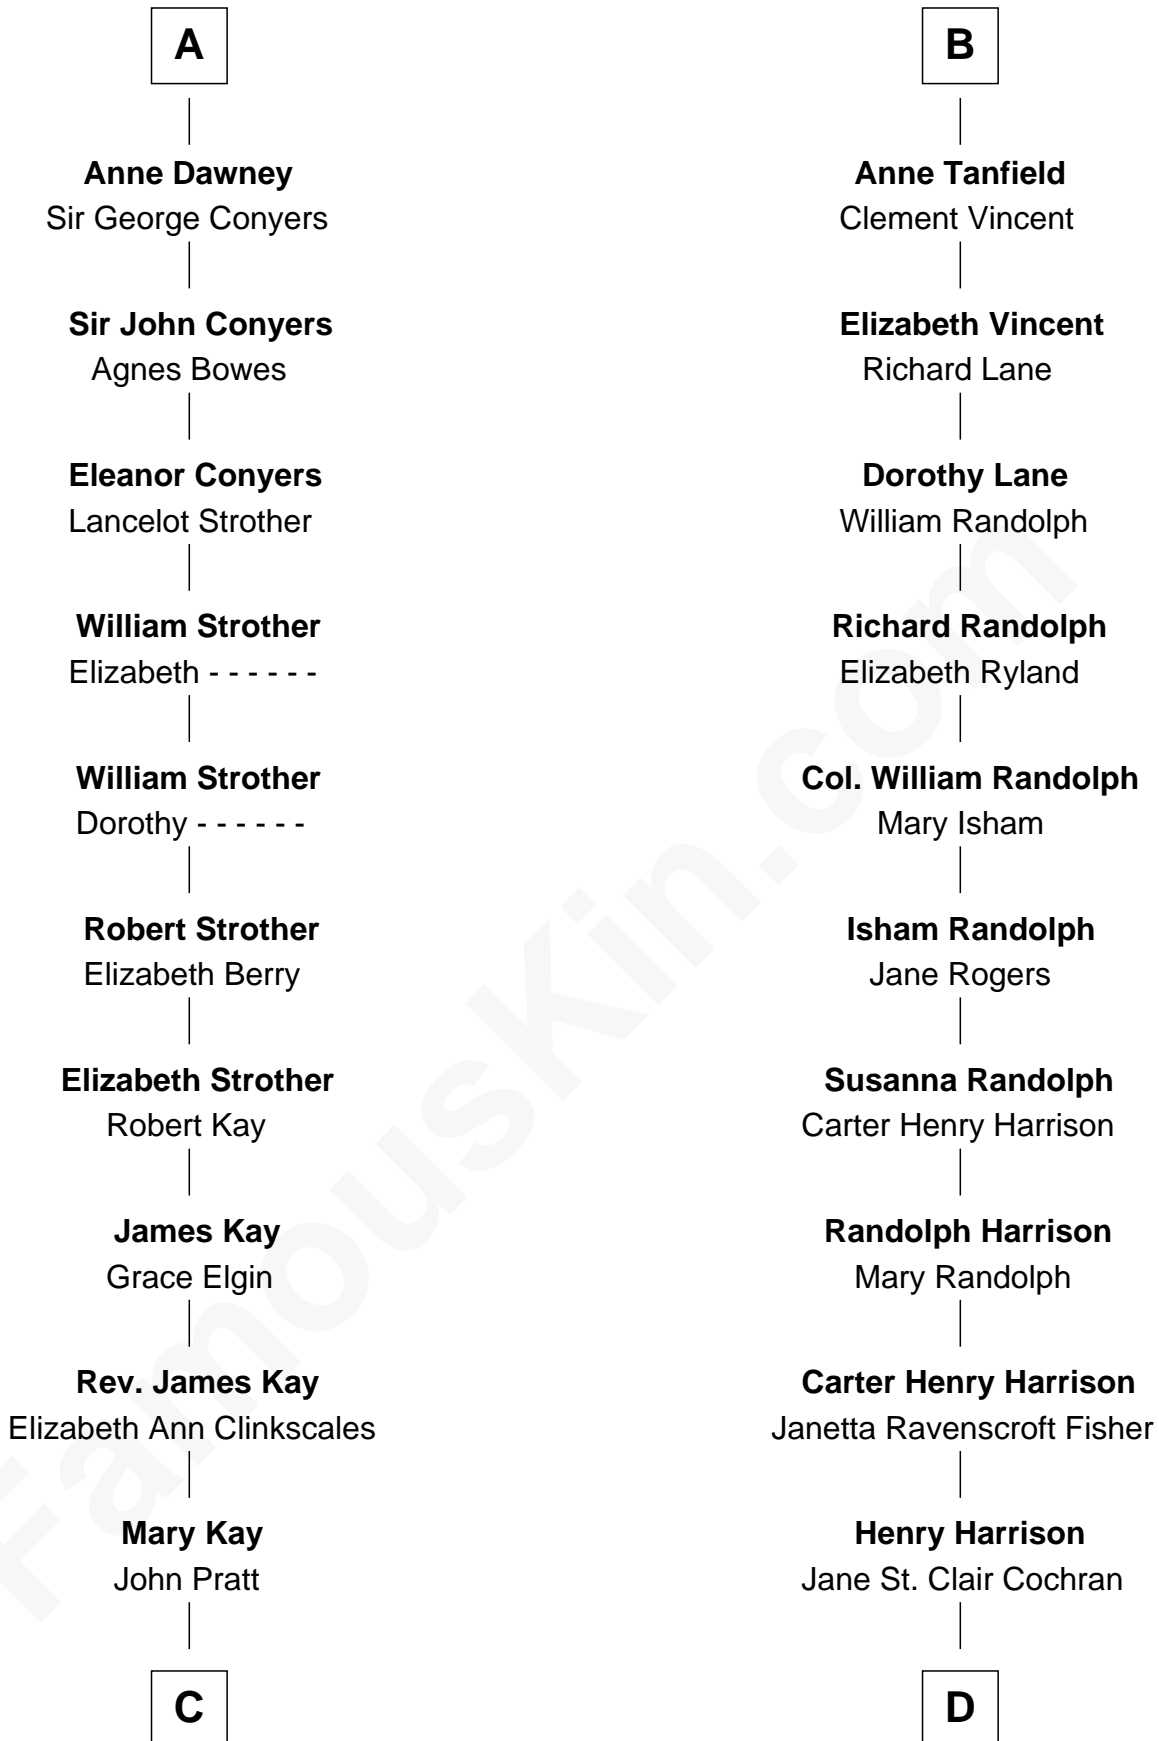

FamousKin.com Relationship Chart of

Jimmy Carter
39th U.S. President

20th cousin 1 time removed of

Edward Norton
Movie Actor

Richard Fitzalan
Eleanor Plantagenet

C

James E. Pratt
Sophronia C. Cowan

Nina Pratt
William Archibald Carter

Earl Carter
Lillian Gordy

Jimmy Carter
39th U.S. President

D

George Moffett Harrison
Bettie Montgomery. Kent

Joseph Kent Harrison
Cornelia Long Somerville

Betty Kent Harrison
Edward Mower Norton

Edward Mower Norton
Lydia Robinson Rouse