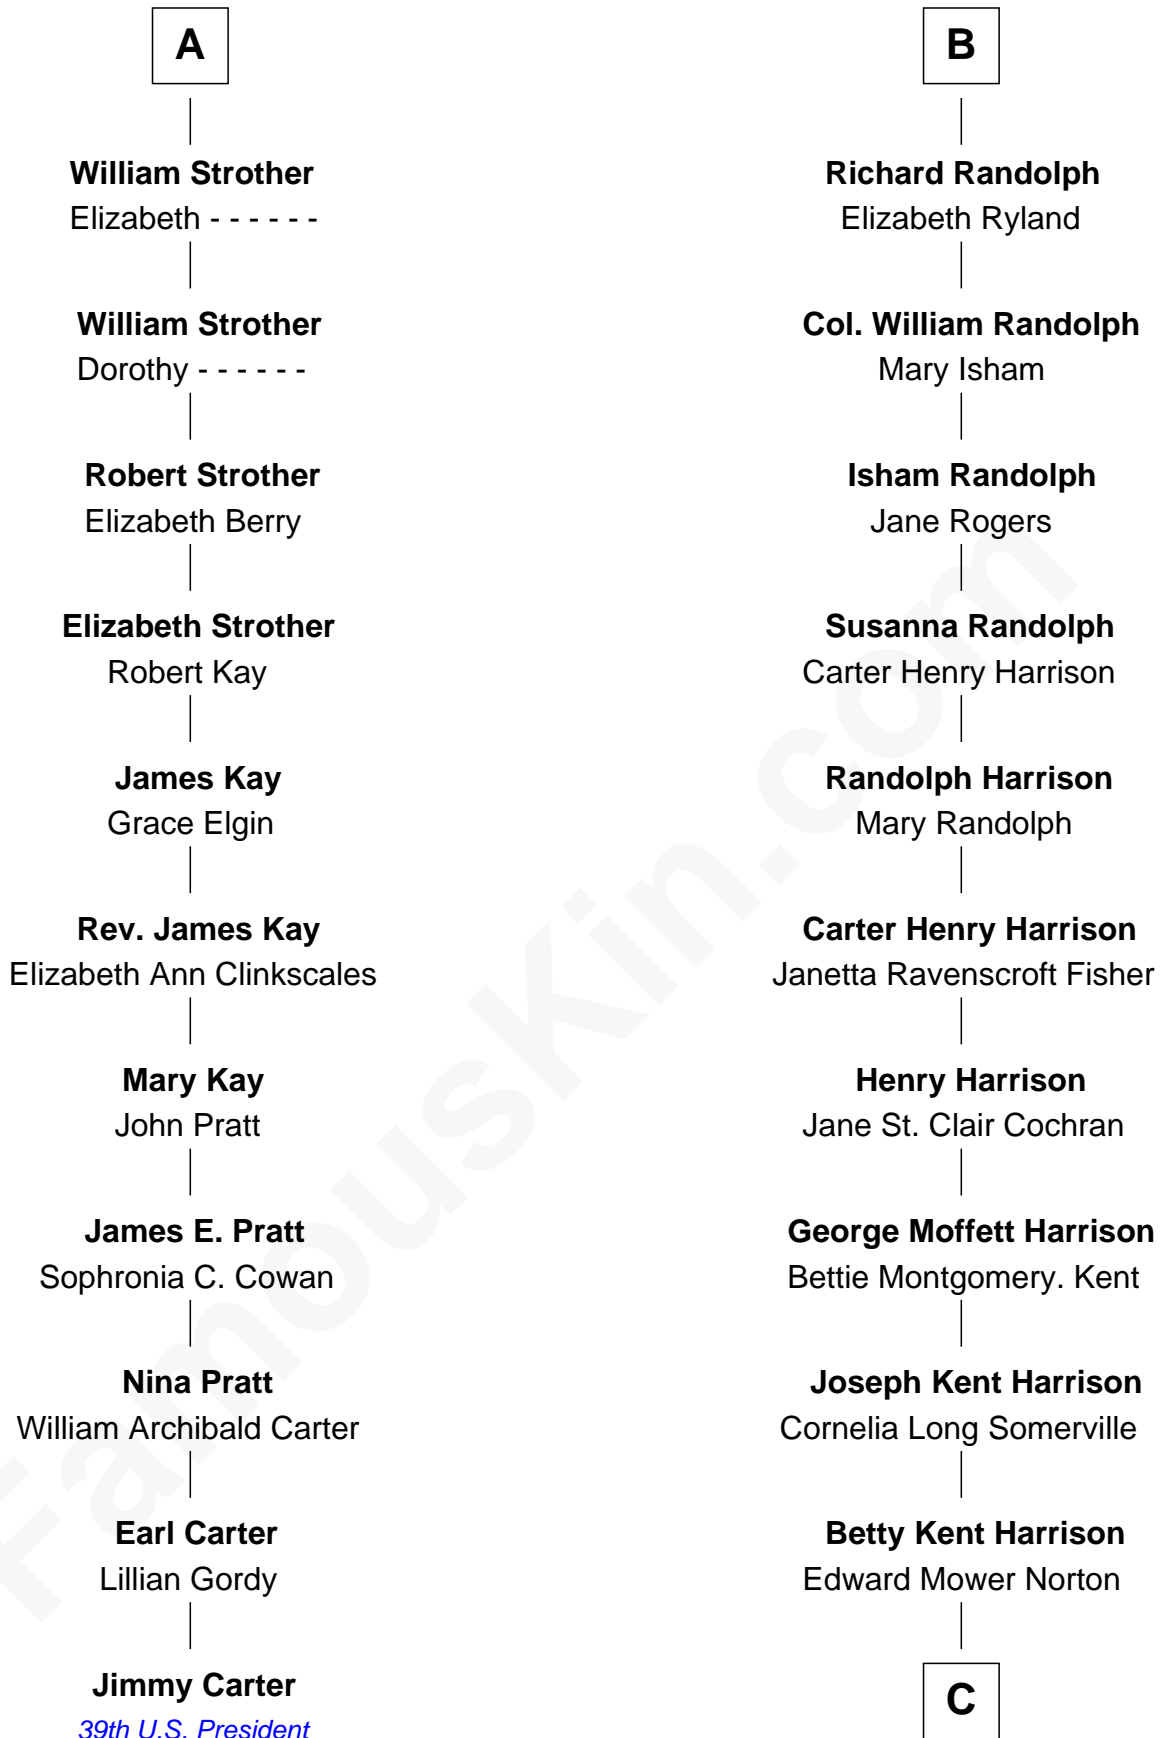

FamousKin.com Relationship Chart of

Jimmy Carter

39th U.S. President

17th cousin 1 time removed of

Edward Norton

Movie Actor

Sir Ralph Neville

Joan Beaufort

George Neville
Elizabeth Beauchamp

Sir Henry Neville
Joan Bouchier

Sir Richard Neville
Anne Stafford

Dorothy Neville
Sir John Dawney

Anne Dawney
Sir George Conyers

Sir John Conyers
Agnes Bowes

Eleanor Conyers
Lancelot Strother

A

Sir Edward Neville
Katherine Howard

Catherine Neville
Robert Tanfield

William Tanfield
Elizabeth Stavelly

Frances Tanfield
Bridget Cave

Anne Tanfield
Clement Vincent

Elizabeth Vincent
Richard Lane

Dorothy Lane
William Randolph

B

C

Edward Mower Norton

Lydia Robinson Rouse

Edward Norton

Movie Actor

FamousKin.com