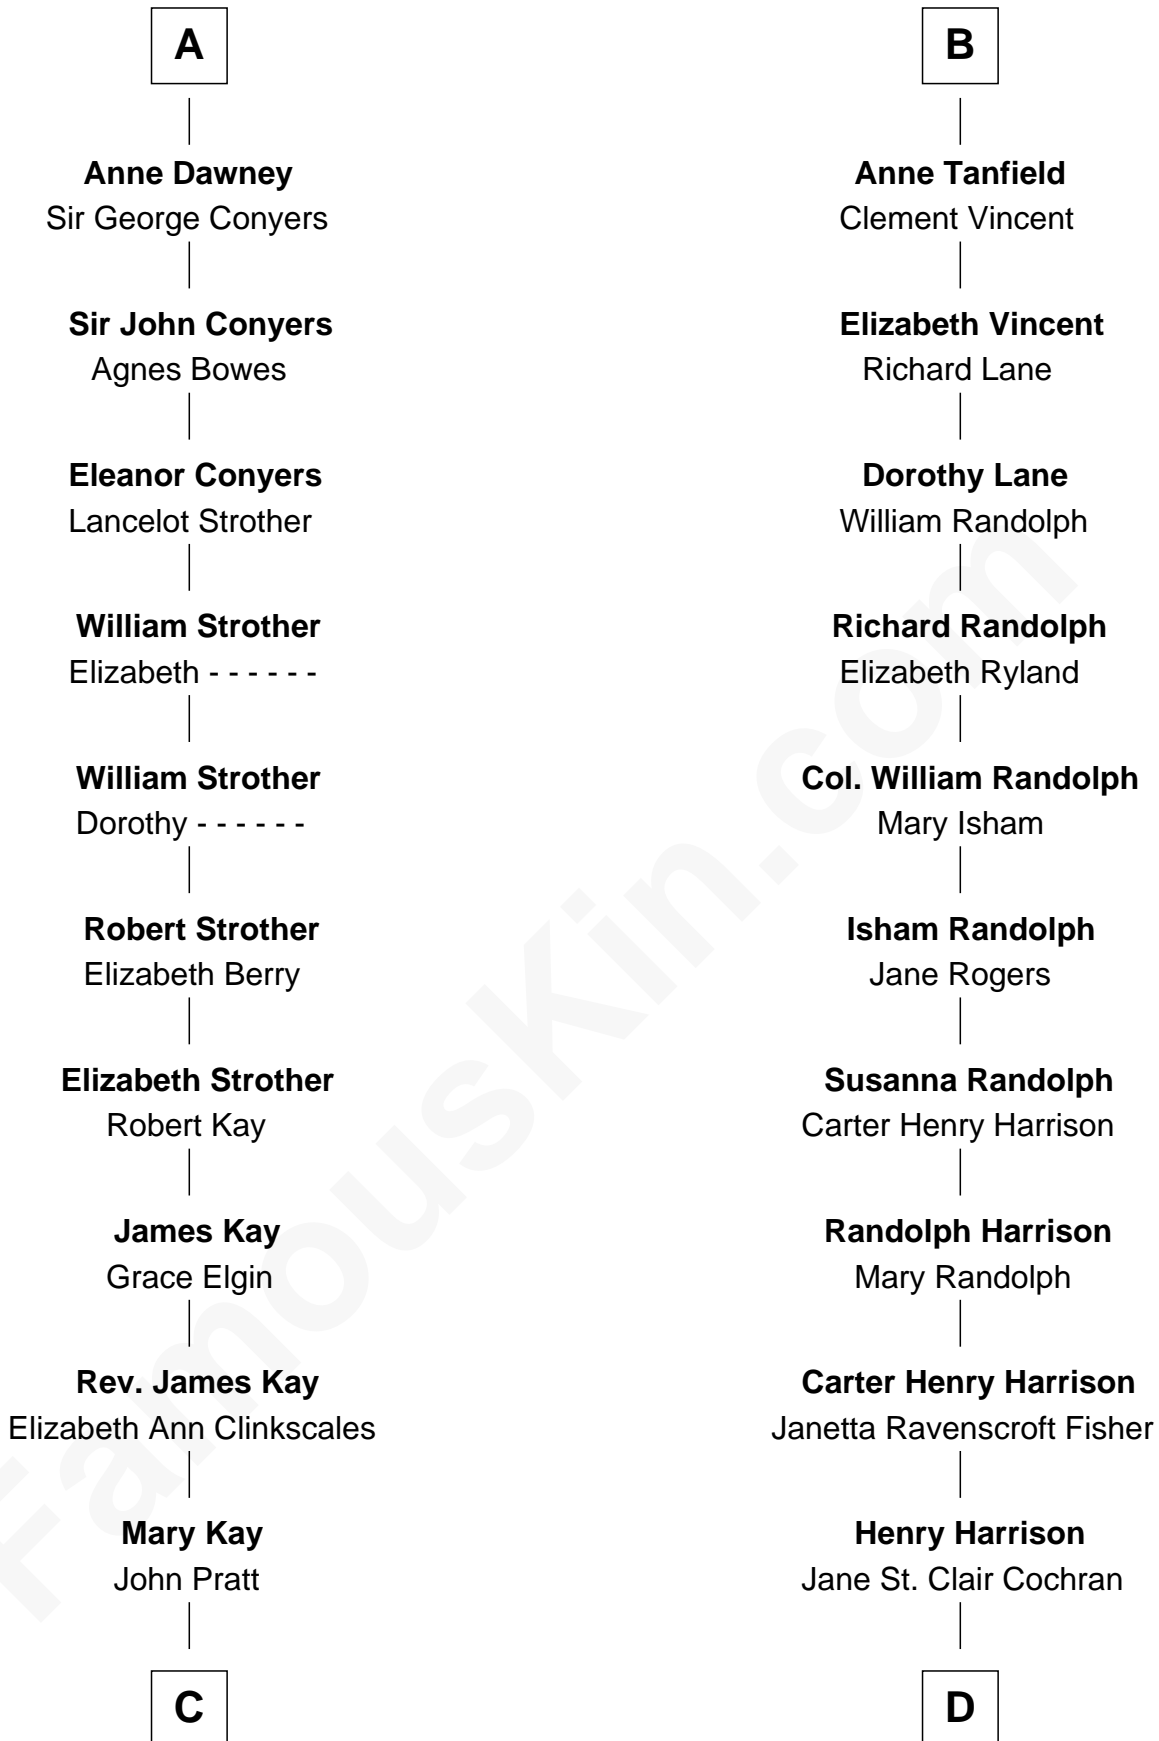

FamousKin.com Relationship Chart of

Jimmy Carter

39th U.S. President

20th cousin 1 time removed of

Edward Norton

Movie Actor

Sir William de Bohun
Elizabeth de Badlesmere

C

James E. Pratt
Sophronia C. Cowan

Nina Pratt
William Archibald Carter

Earl Carter
Lillian Gordy

Jimmy Carter
39th U.S. President

D

George Moffett Harrison
Bettie Montgomery. Kent

Joseph Kent Harrison
Cornelia Long Somerville