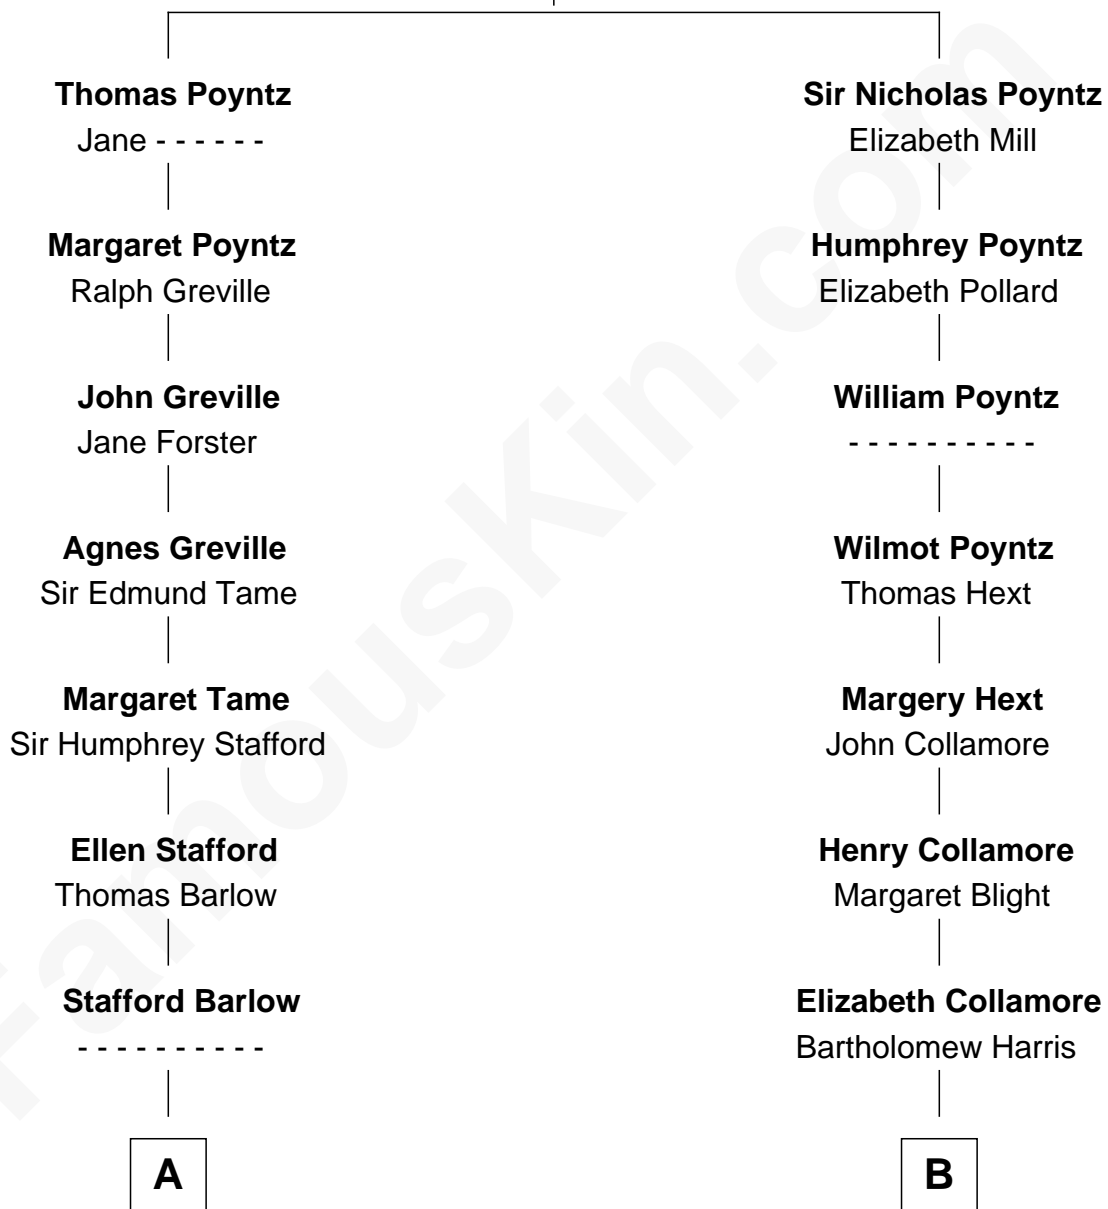

FamousKin.com Relationship Chart of

Jimmy Carter

39th U.S. President

17th cousin 1 time removed of

Mizuo Peck

TV and Movie Actress

Robert Poyntz
Katherine FitzNichol

C

George Leete Peck

Sanae Mizusawa

Mizuo Peck

TV and Movie Actress

FamousKin.com