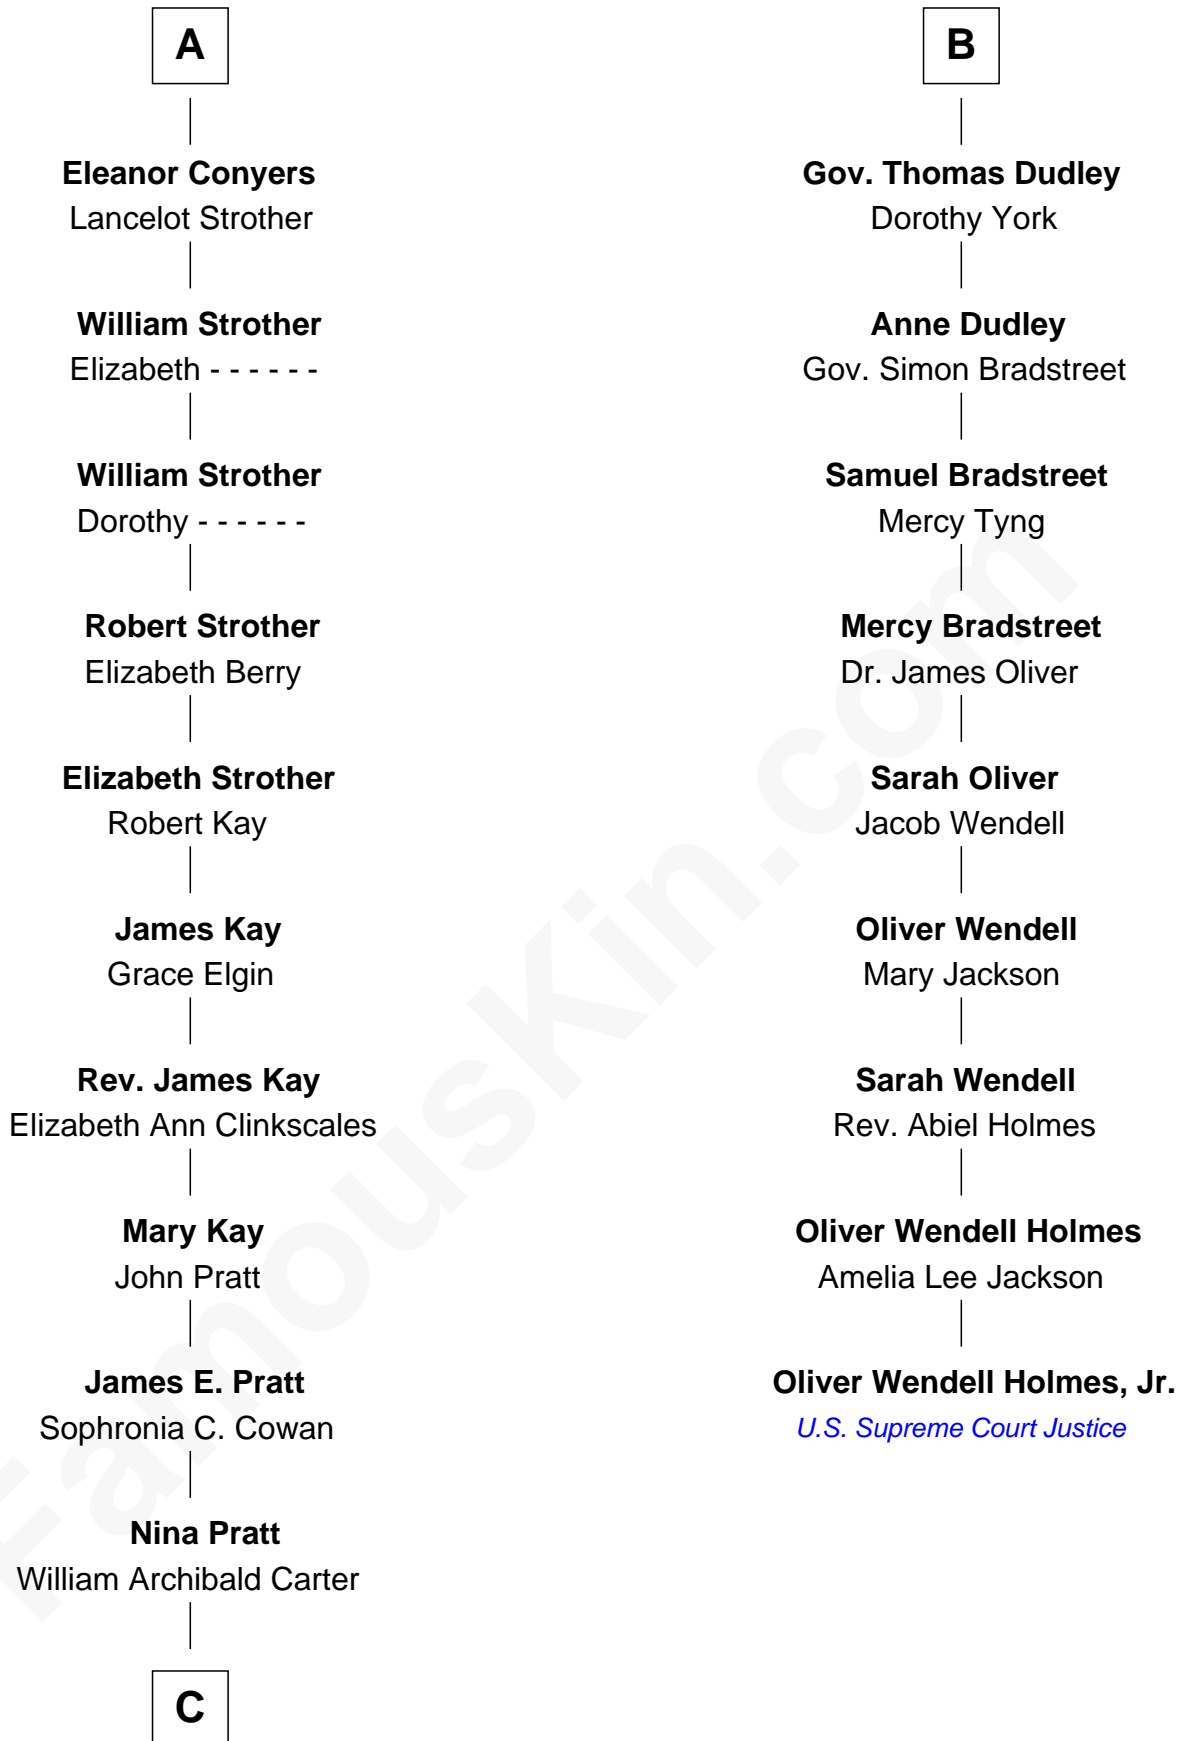

FamousKin.com Relationship Chart of

Jimmy Carter

39th U.S. President

15th cousin 3 times removed of

Oliver Wendell Holmes, Jr.

U.S. Supreme Court Justice

John of Gaunt

Katherine Roet

C

—
Earl Carter
Lillian Gordy

—
Jimmy Carter
39th U.S. President

FamousKin.com