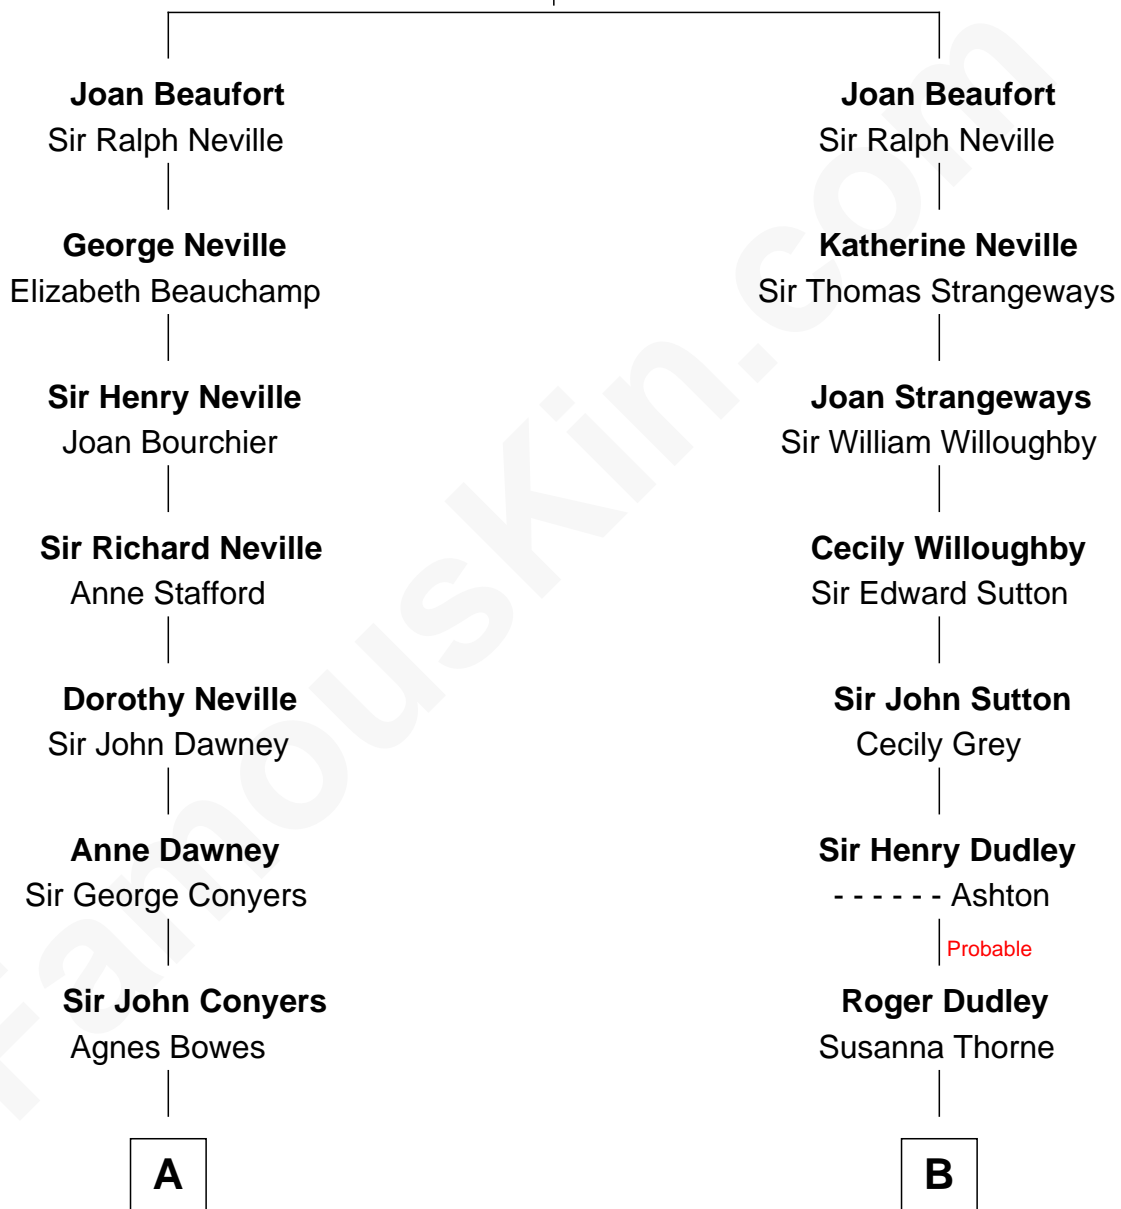

FamousKin.com Relationship Chart of

Jimmy Carter

39th U.S. President

15th cousin 3 times removed of

Oliver Wendell Holmes, Jr.

U.S. Supreme Court Justice

John of Gaunt

Katherine Roet

C

—
Earl Carter
Lillian Gordy

—
Jimmy Carter
39th U.S. President

FamousKin.com