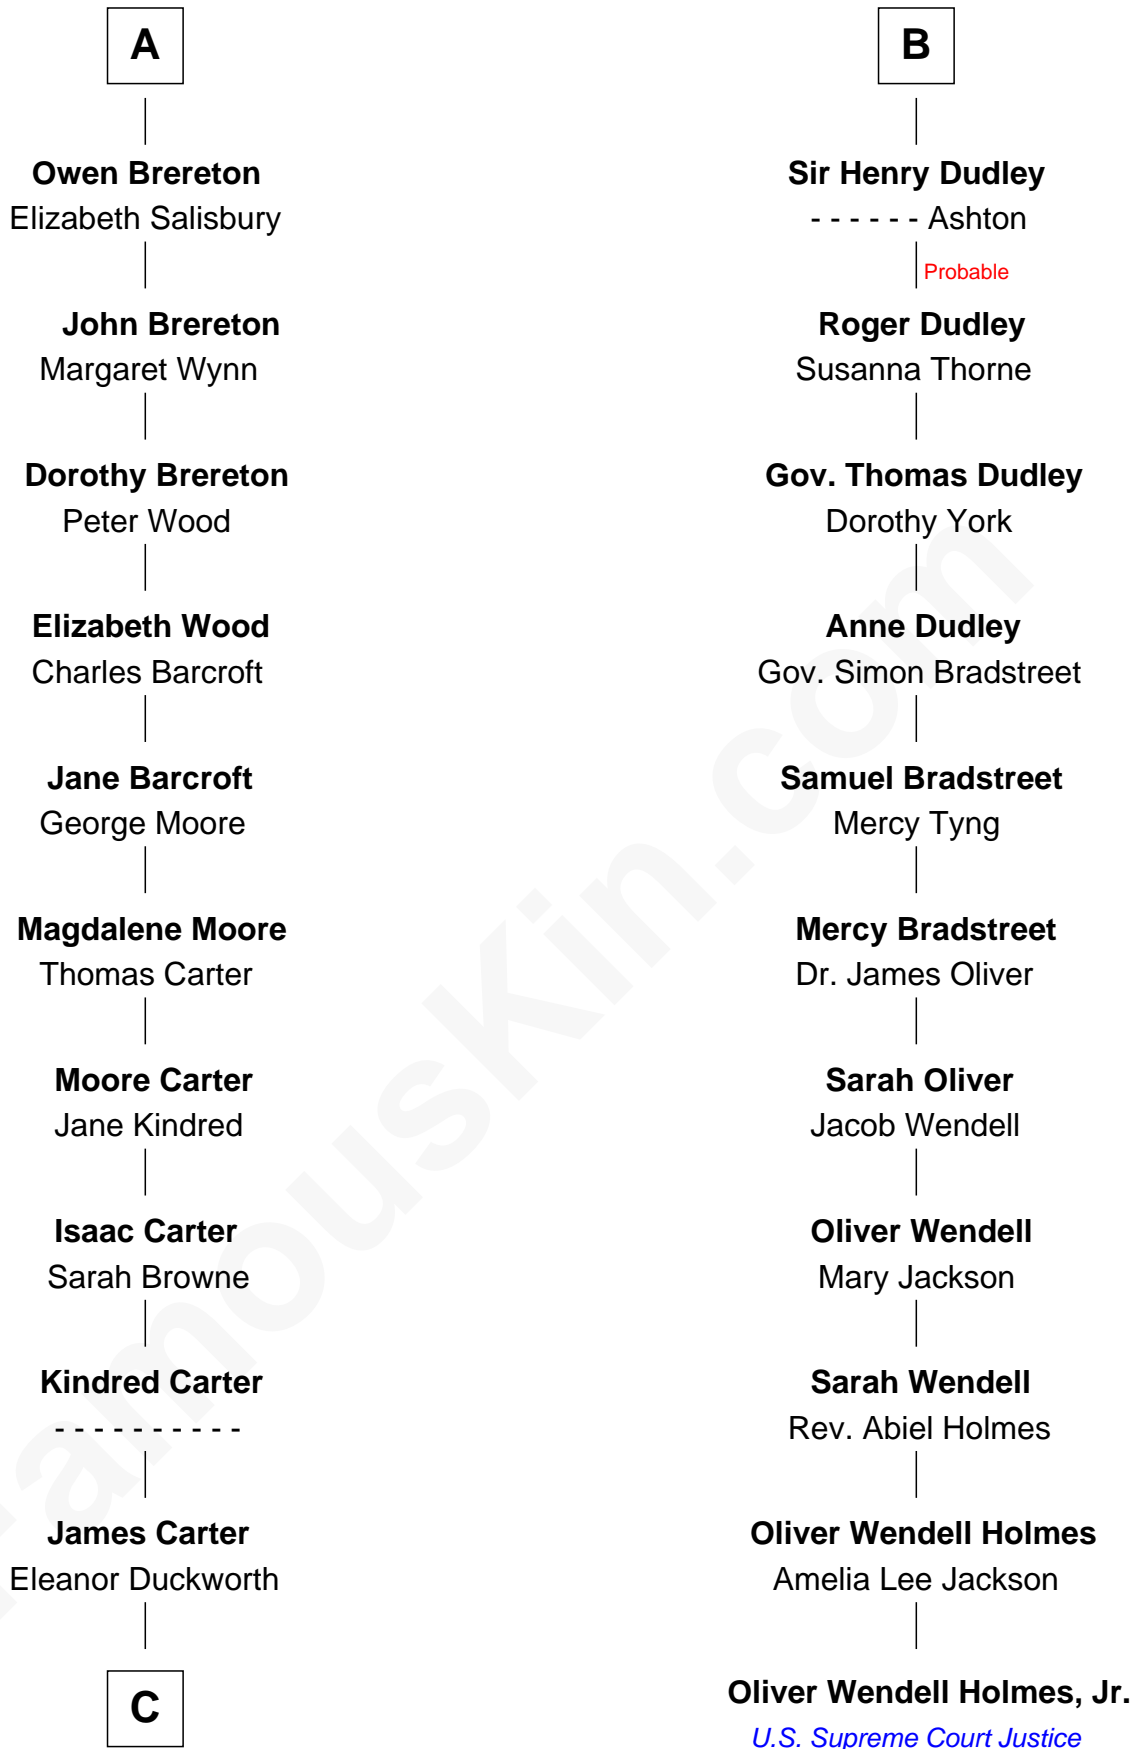

FamousKin.com Relationship Chart of

Jimmy Carter

39th U.S. President

17th cousin 4 times removed of

Oliver Wendell Holmes, Jr.

U.S. Supreme Court Justice

Sir Robert de Holland

Maude la Zouche

Maude de Holland
Sir Thomas de Swinnerton

Sir Robert de Swinnerton
Elizabeth de Beke

Maud de Swinnerton
Sir William Ipstones

Alice Ipstones
Sir Randall Brereton

Sir William Brereton
Catherine Wylde

Edward Brereton
Elizabeth Roydon

John Brereton
Margaret Fychan

A

Thomas Holand
Joan Plantagenet

Sir Thomas de Holand
Alice Fitzalan

Eleanor Holand
Edward Cherleton

Joyce Cherleton
Sir John Tiptoft

Joyce Tiptoft
Sir Edmund Sutton

Sir Edward Sutton
Cecily Willoughby

Sir John Sutton
Cecily Grey

B

C

—
Wiley Carter

Ann Ansley

—
Littleberry Walker Carter

Mary Ann Diligent Seals

—
William Archibald Carter