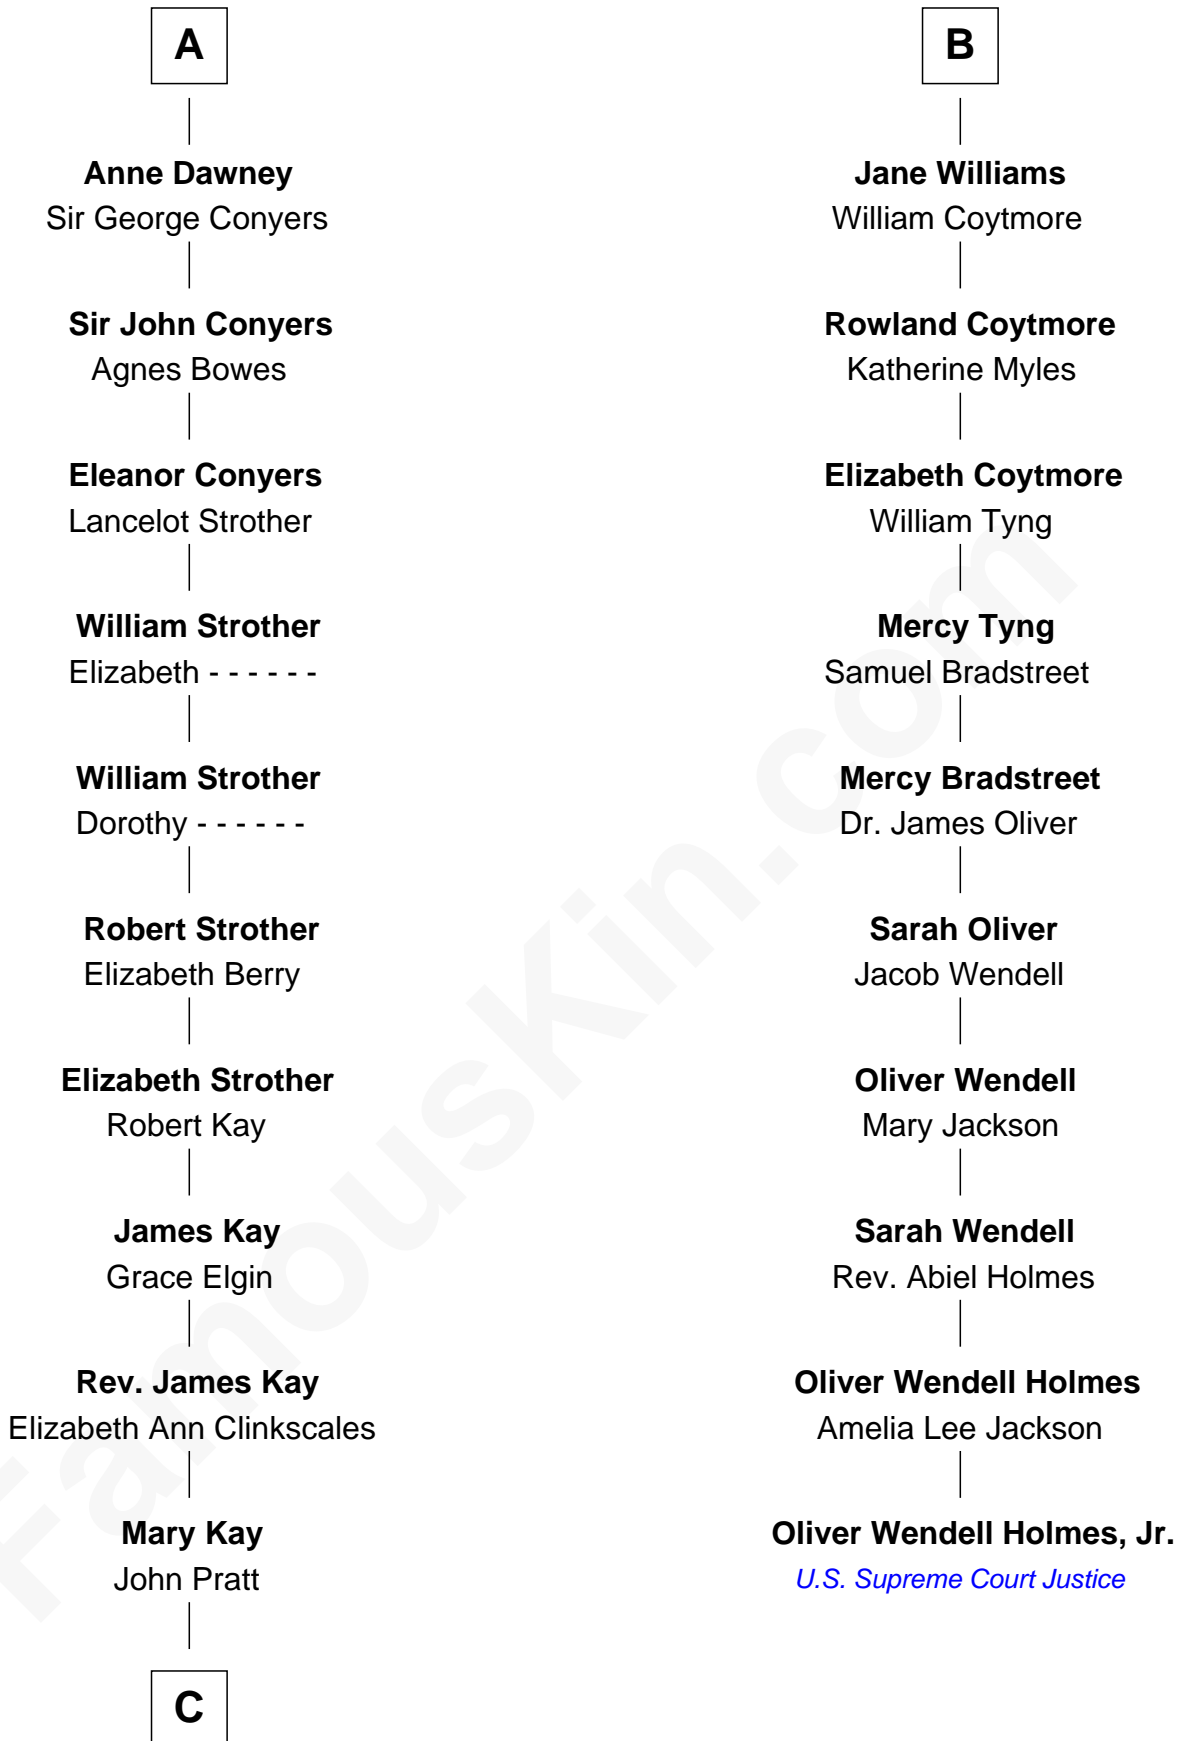

FamousKin.com Relationship Chart of

Jimmy Carter

39th U.S. President

16th cousin 4 times removed of

Oliver Wendell Holmes, Jr.

U.S. Supreme Court Justice

Sir William de Bohun
Elizabeth de Badlesmere

C

—
James E. Pratt
Sophronia C. Cowan

—
Nina Pratt
William Archibald Carter

—
Earl Carter
Lillian Gordy

—
Jimmy Carter
39th U.S. President

FamousKin.com