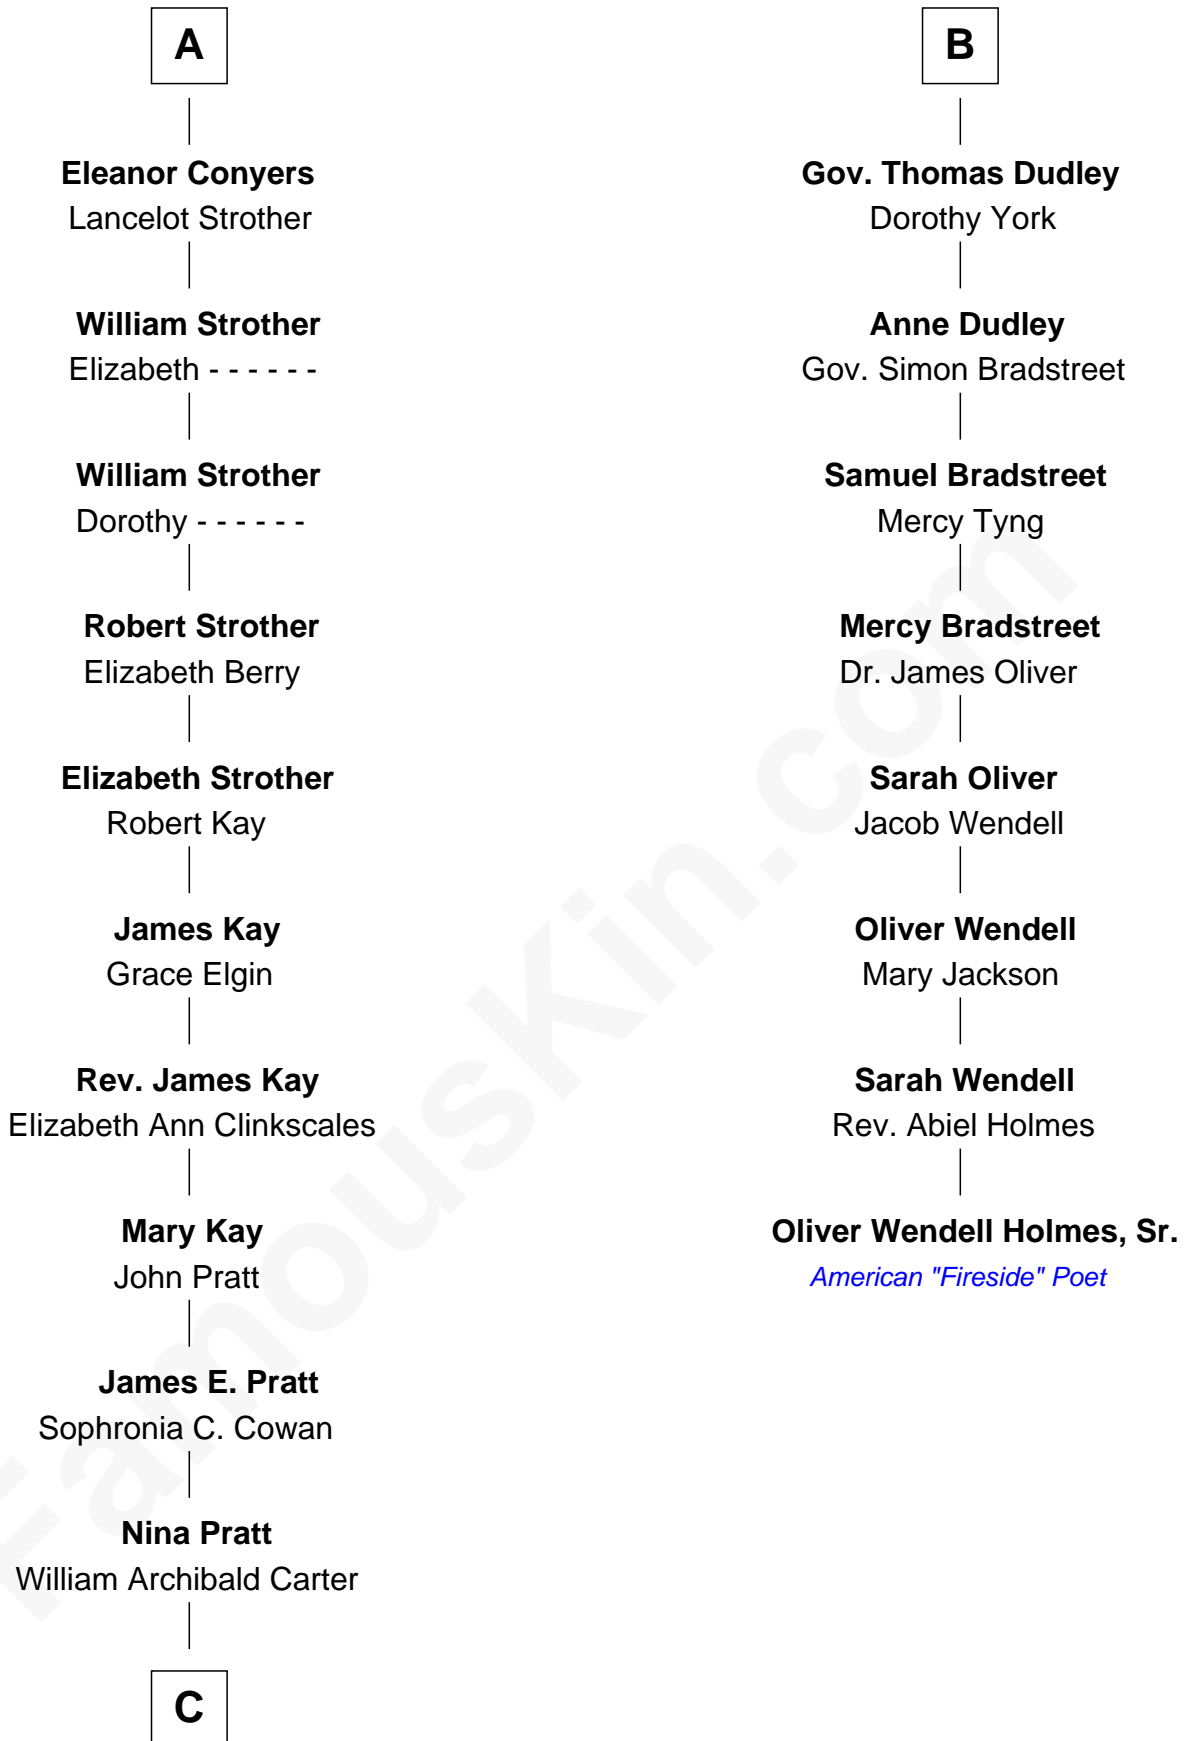

FamousKin.com Relationship Chart of

Jimmy Carter

39th U.S. President

14th cousin 4 times removed of

Oliver Wendell Holmes, Sr.

American "Fireside" Poet

John of Gaunt

Katherine Roet

C

—
Earl Carter
Lillian Gordy

—
Jimmy Carter
39th U.S. President

FamousKin.com