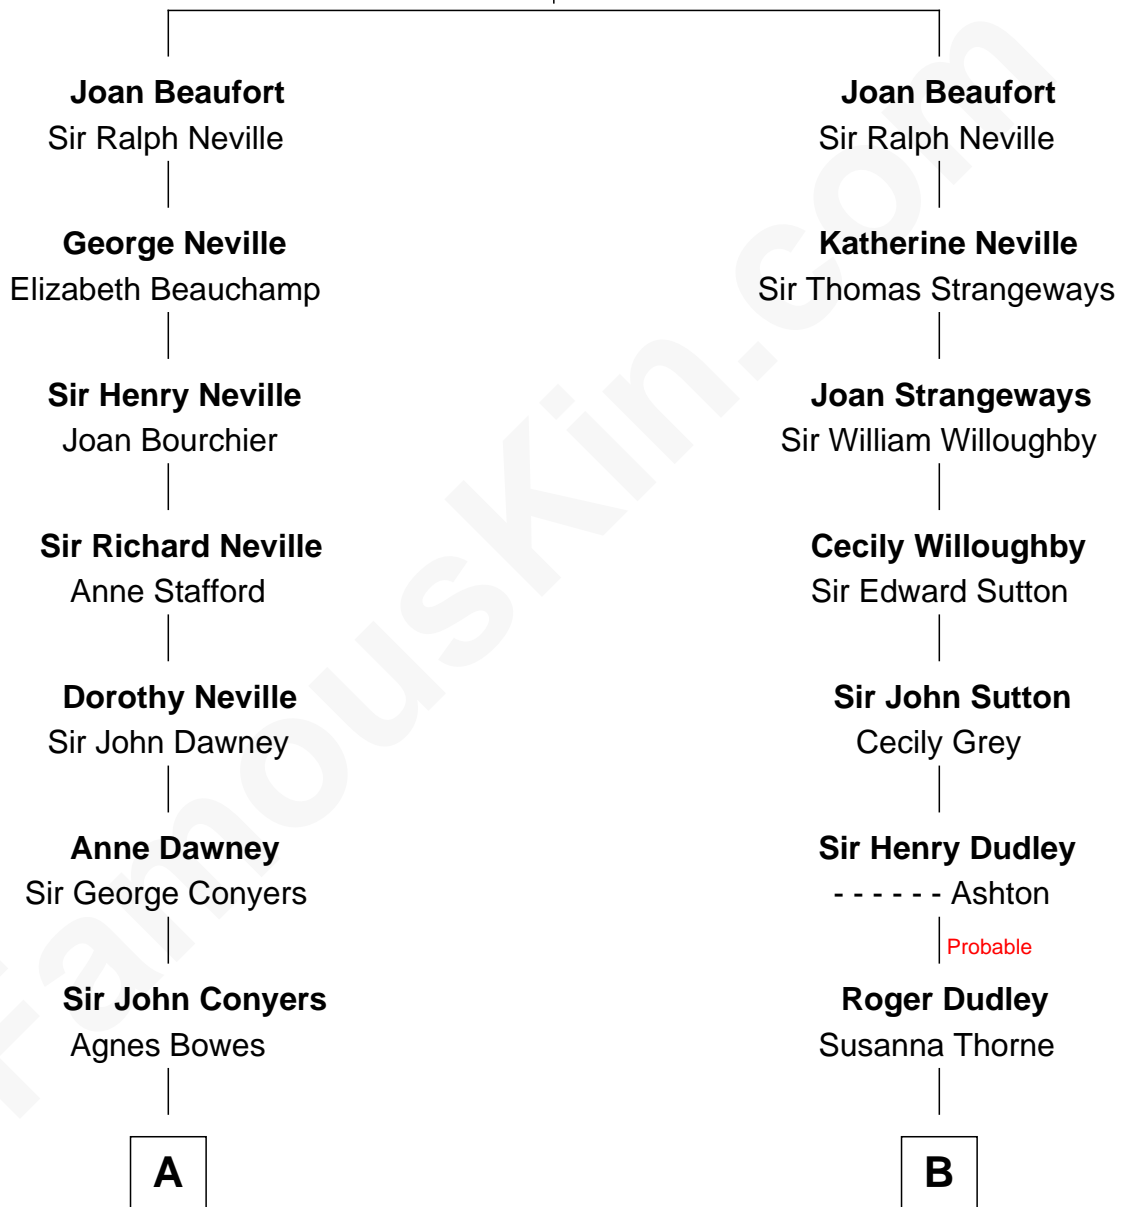

FamousKin.com Relationship Chart of

Jimmy Carter

39th U.S. President

14th cousin 4 times removed of

Oliver Wendell Holmes, Sr.

American "Fireside" Poet

John of Gaunt

Katherine Roet

C

—
Earl Carter
Lillian Gordy

—
Jimmy Carter
39th U.S. President

FamousKin.com