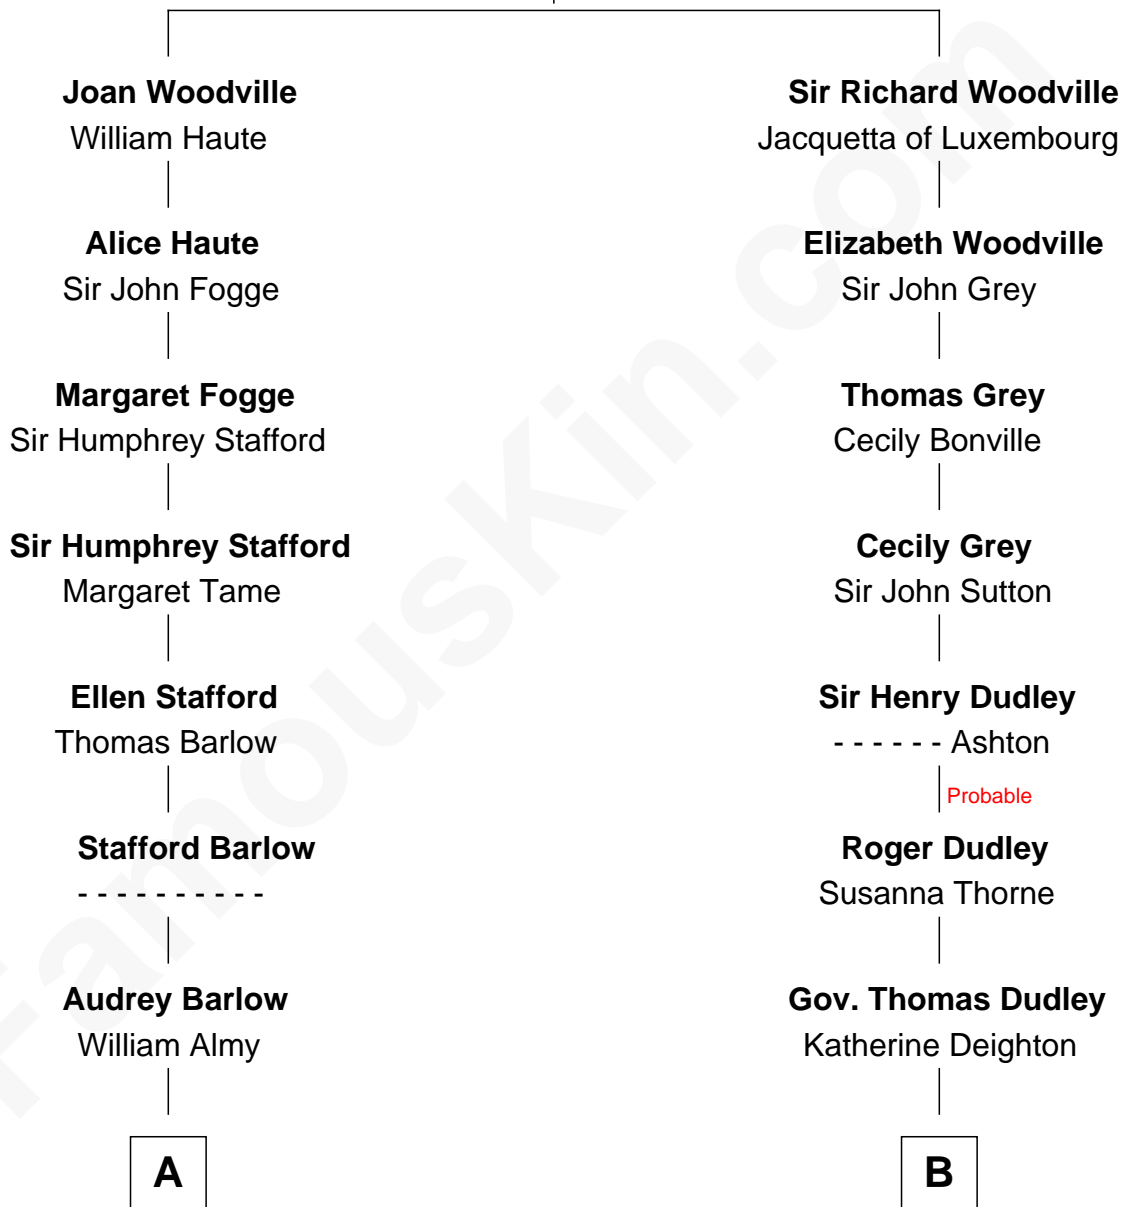

# FamousKin.com Relationship Chart of

**Jimmy Carter**

*39th U.S. President*

15th cousin 1 time removed of

**Endicott Peabody**

*62nd Governor of Massachusetts*

**Richard Woodville**

Joan Bedlisgate

**A**

**Christopher Almy**

Elizabeth Cornell

**Elizabeth Almy**

Lewis Morris

**Richard Morris**

Mary Porter

**Job Morris**

Mary Ansley

**Lydia Morris**

Abel Ansley

**Ann Ansley**

Wiley Carter

**Littleberry Walker Carter**

Mary Ann Diligent Seals

**William Archibald Carter**