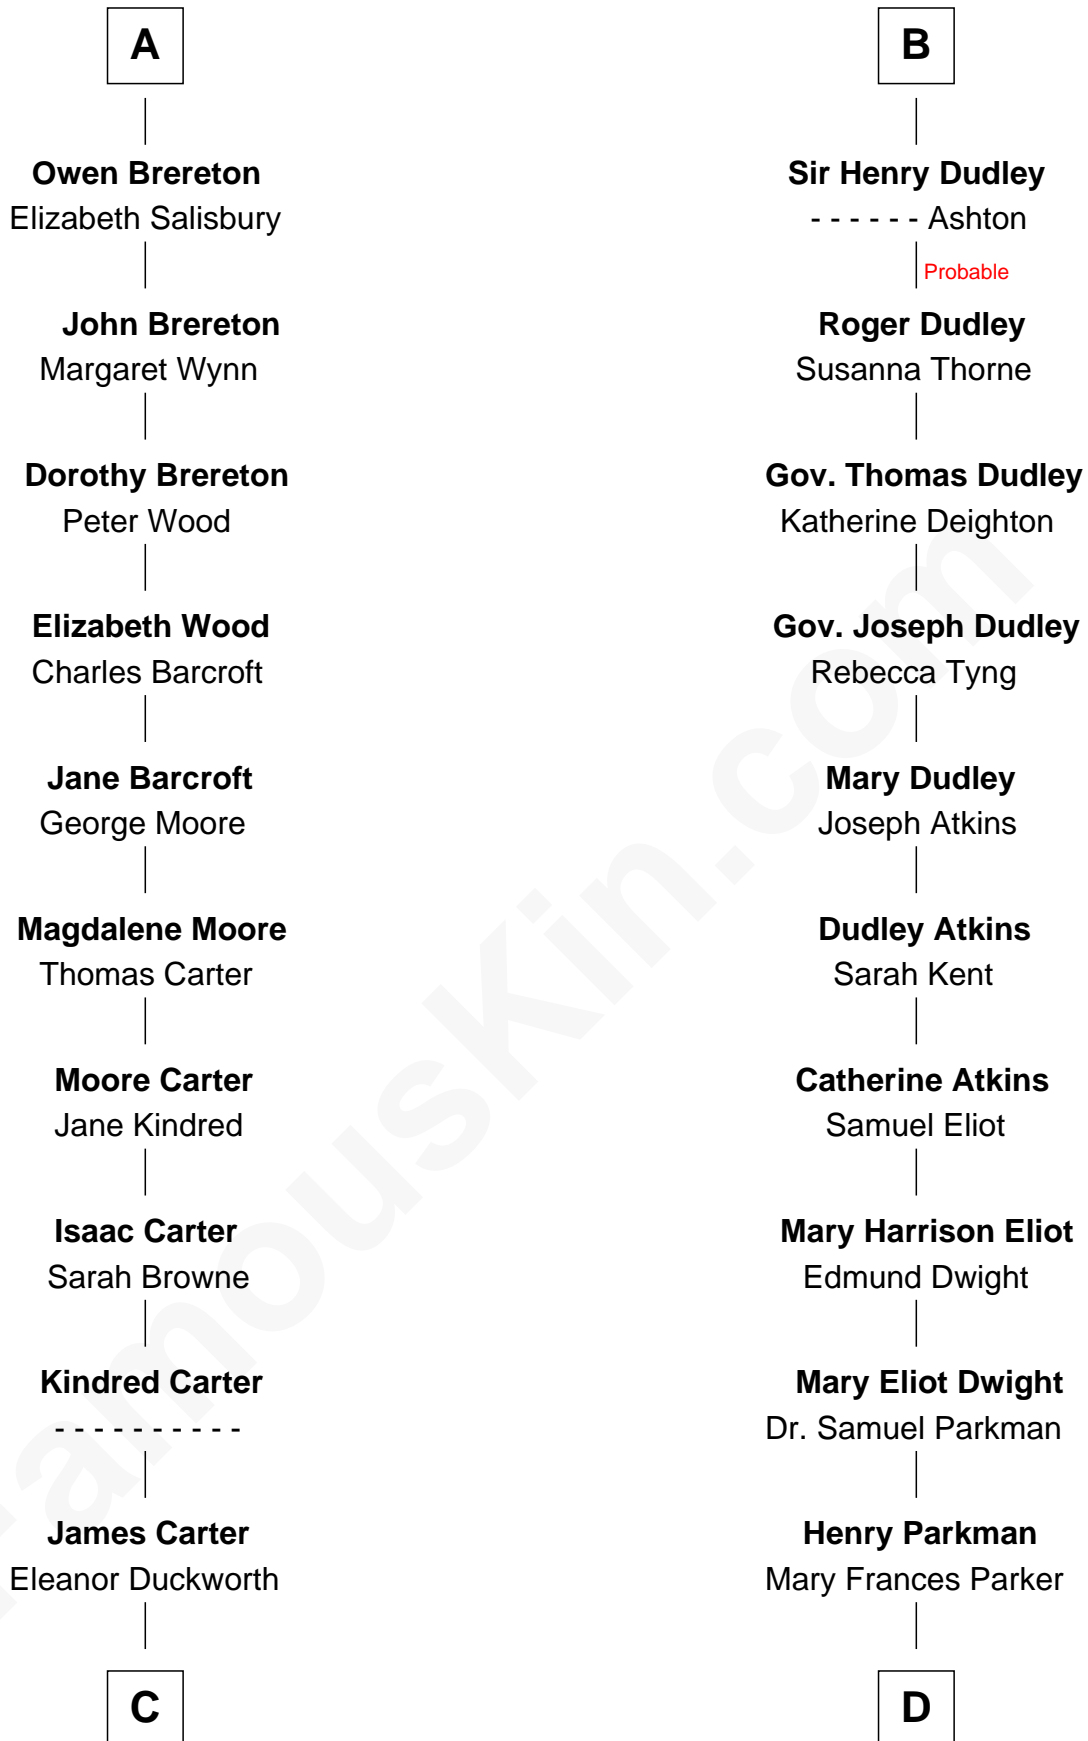

# FamousKin.com Relationship Chart of

**Jimmy Carter**

*39th U.S. President*

18th cousin 3 times removed of

**Endicott Peabody**

*62nd Governor of Massachusetts*

**Sir Robert de Holland**

Maude la Zouche

**C**

**Wiley Carter**  
Ann Ansley

**Littleberry Walker Carter**  
Mary Ann Diligent Seals

**William Archibald Carter**  
Nina Pratt

**Earl Carter**  
Lillian Gordy

**Jimmy Carter**  
*39th U.S. President*