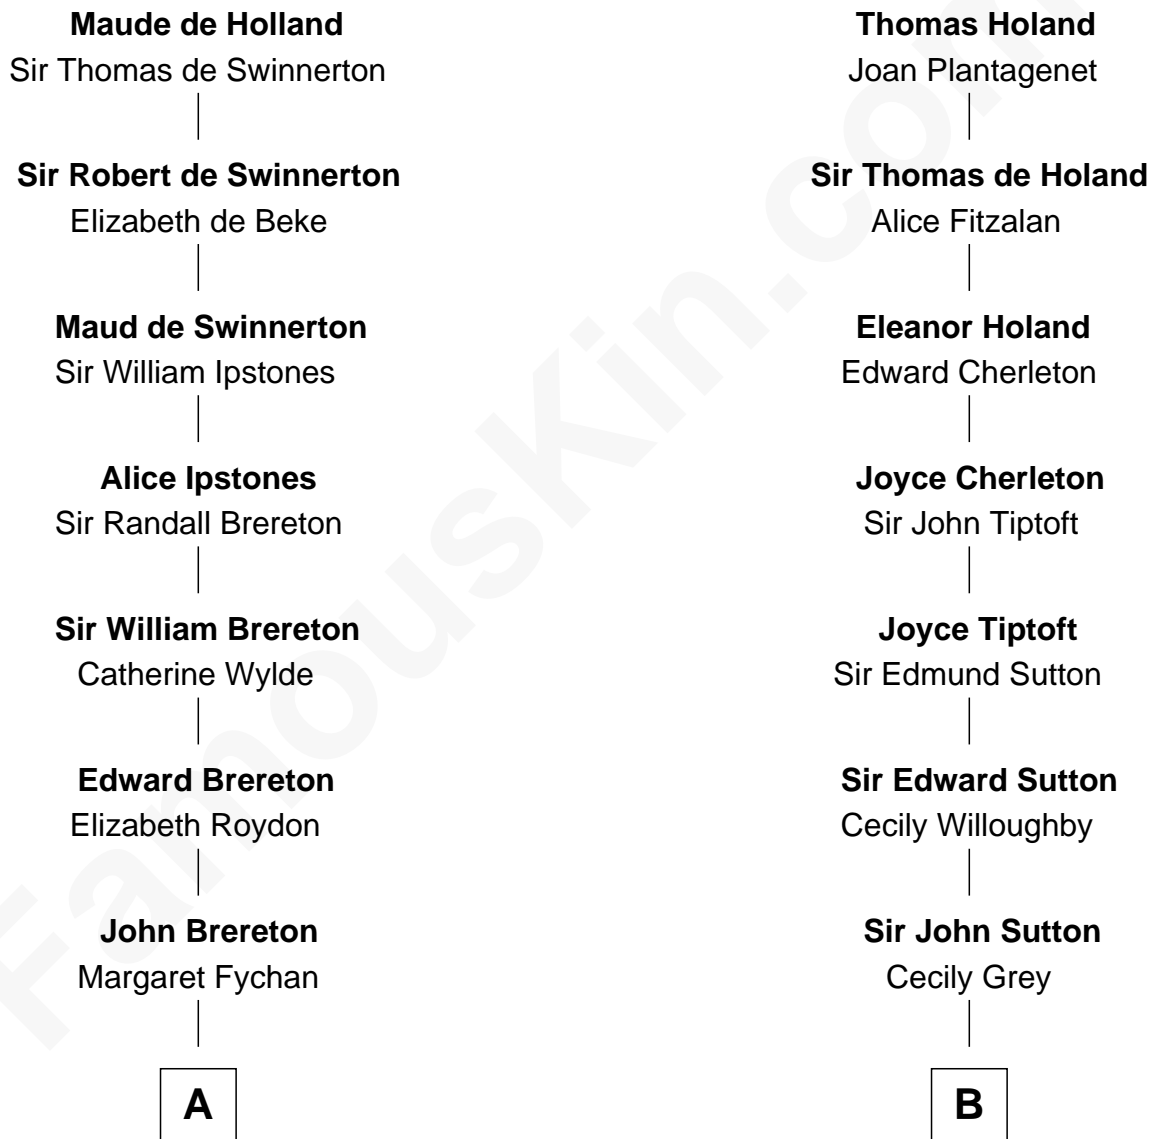

# FamousKin.com Relationship Chart of

**Jimmy Carter**

*39th U.S. President*

18th cousin 3 times removed of

**Endicott Peabody**

*62nd Governor of Massachusetts*

**Sir Robert de Holland**

Maude la Zouche

**C**

**Wiley Carter**  
Ann Ansley

**Littleberry Walker Carter**  
Mary Ann Diligent Seals

**William Archibald Carter**  
Nina Pratt

**Earl Carter**  
Lillian Gordy

**Jimmy Carter**  
*39th U.S. President*