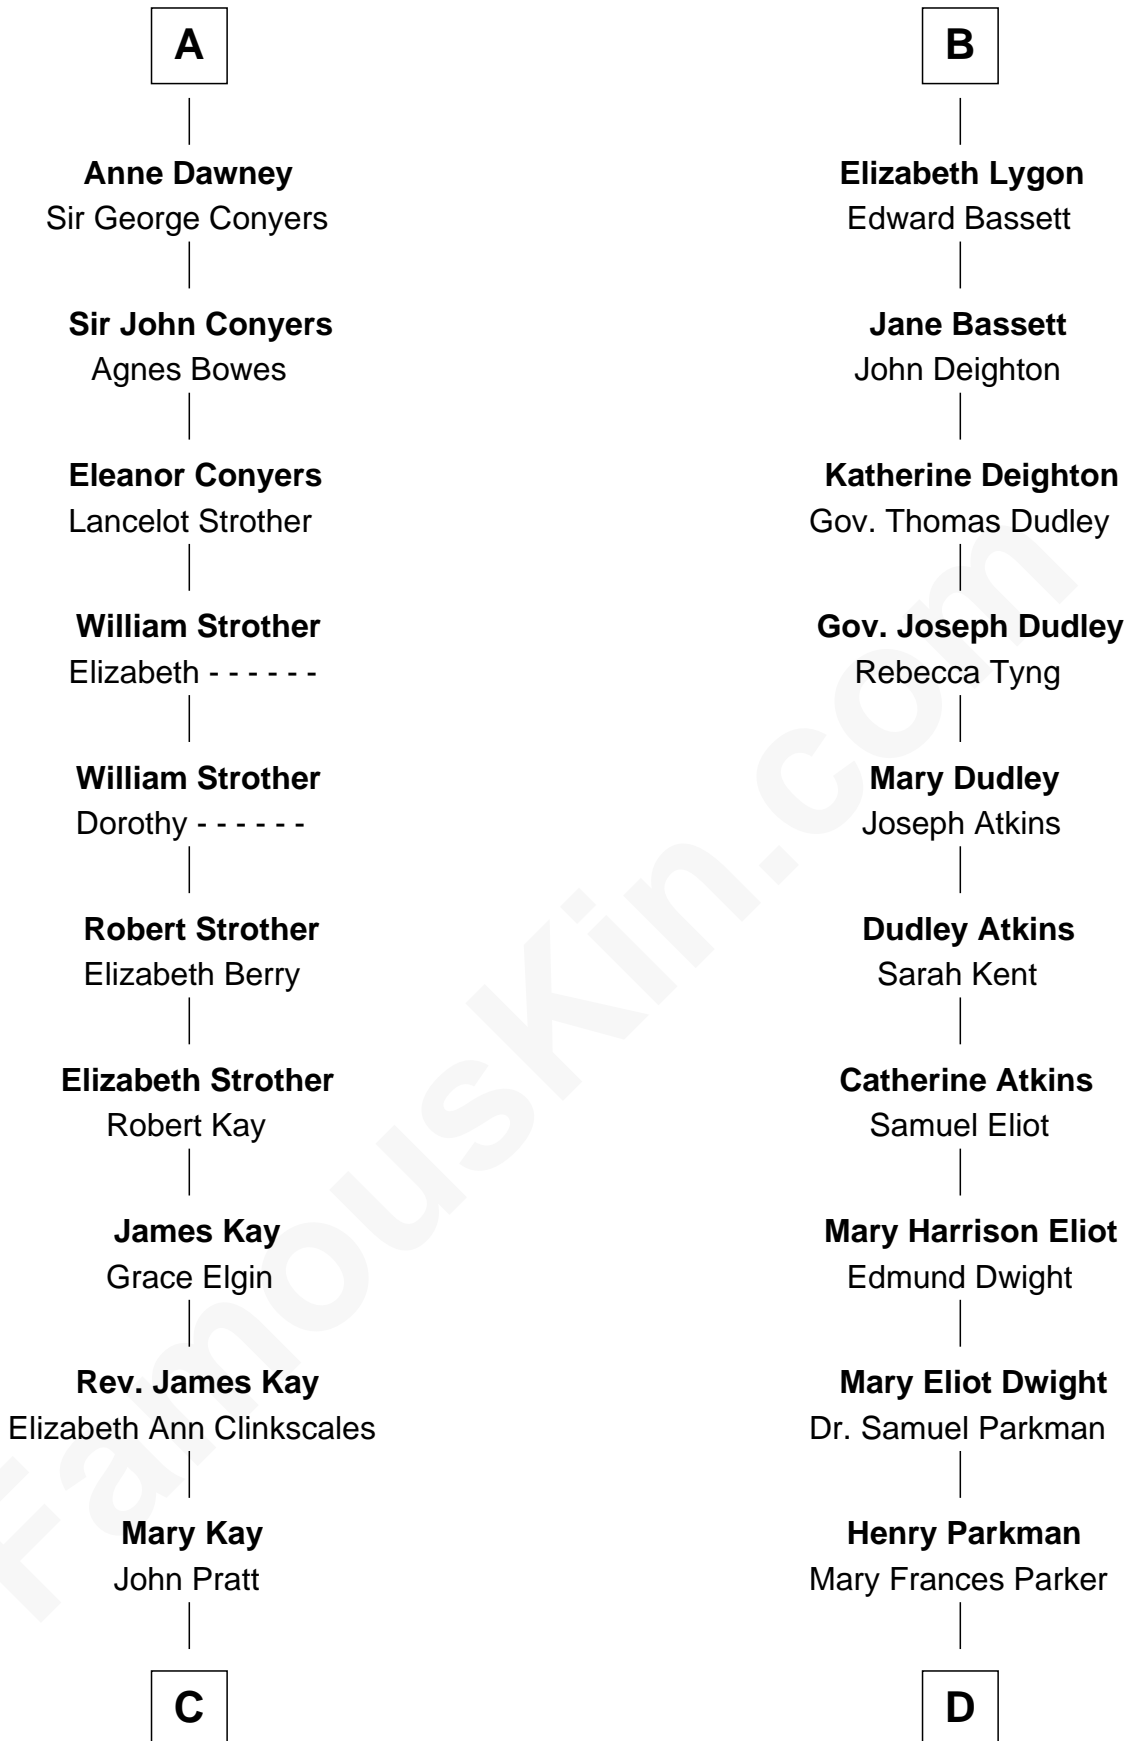

FamousKin.com Relationship Chart of

Jimmy Carter

39th U.S. President

18th cousin 2 times removed of

Endicott Peabody

62nd Governor of Massachusetts

Sir William de Bohun
Elizabeth de Badlesmere

C

James E. Pratt
Sophronia C. Cowan

Nina Pratt
William Archibald Carter

Earl Carter
Lillian Gordy

Jimmy Carter
39th U.S. President

D

Mary Elizabeth Parkman
Rt. Rev. Malcolm Endicott Peabody

Endicott Peabody
62nd Governor of Massachusetts