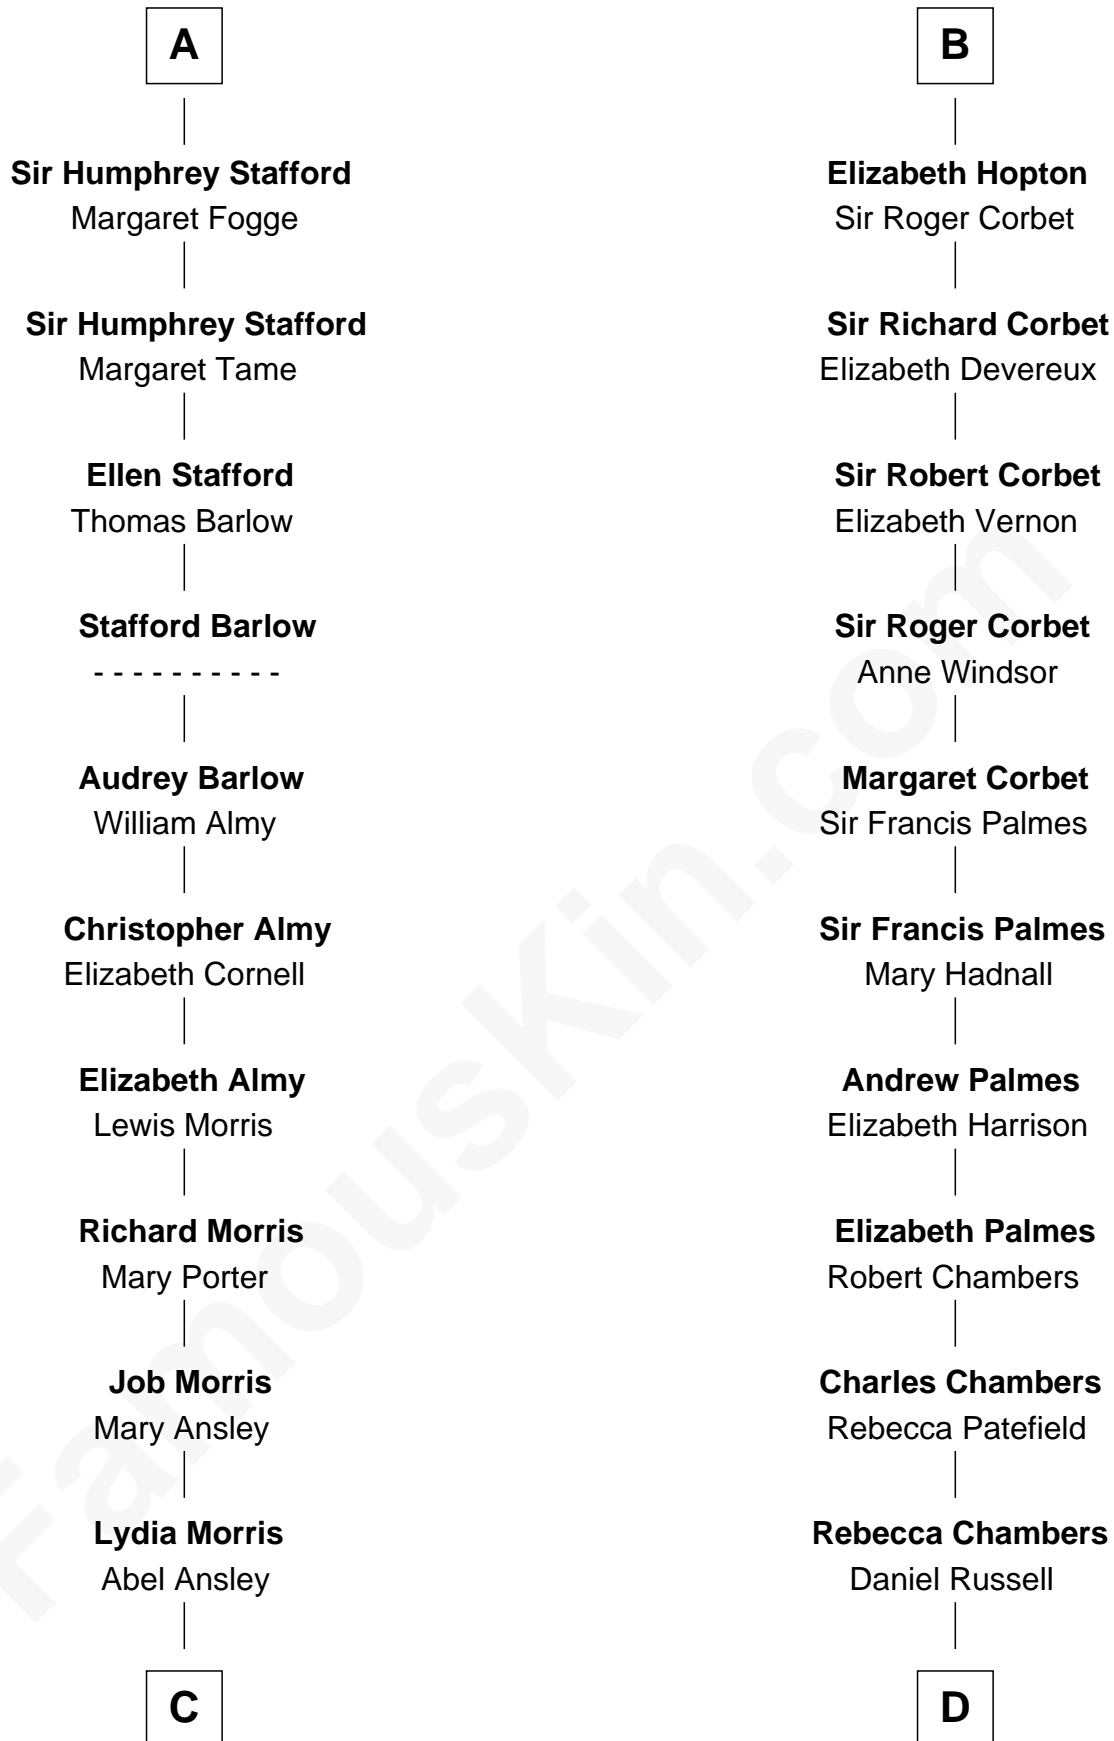

# FamousKin.com Relationship Chart of

**Jimmy Carter**

*39th U.S. President*

20th cousin 1 time removed of

**James Russell Lowell**

*American "Fireside" Poet*

**John de Botetourte**

Maud FitzThomas

**C**

**Ann Ansley**  
Wiley Carter

**Littleberry Walker Carter**  
Mary Ann Diligent Seals

**William Archibald Carter**  
Nina Pratt

**Earl Carter**  
Lillian Gordy

**Jimmy Carter**  
*39th U.S. President*