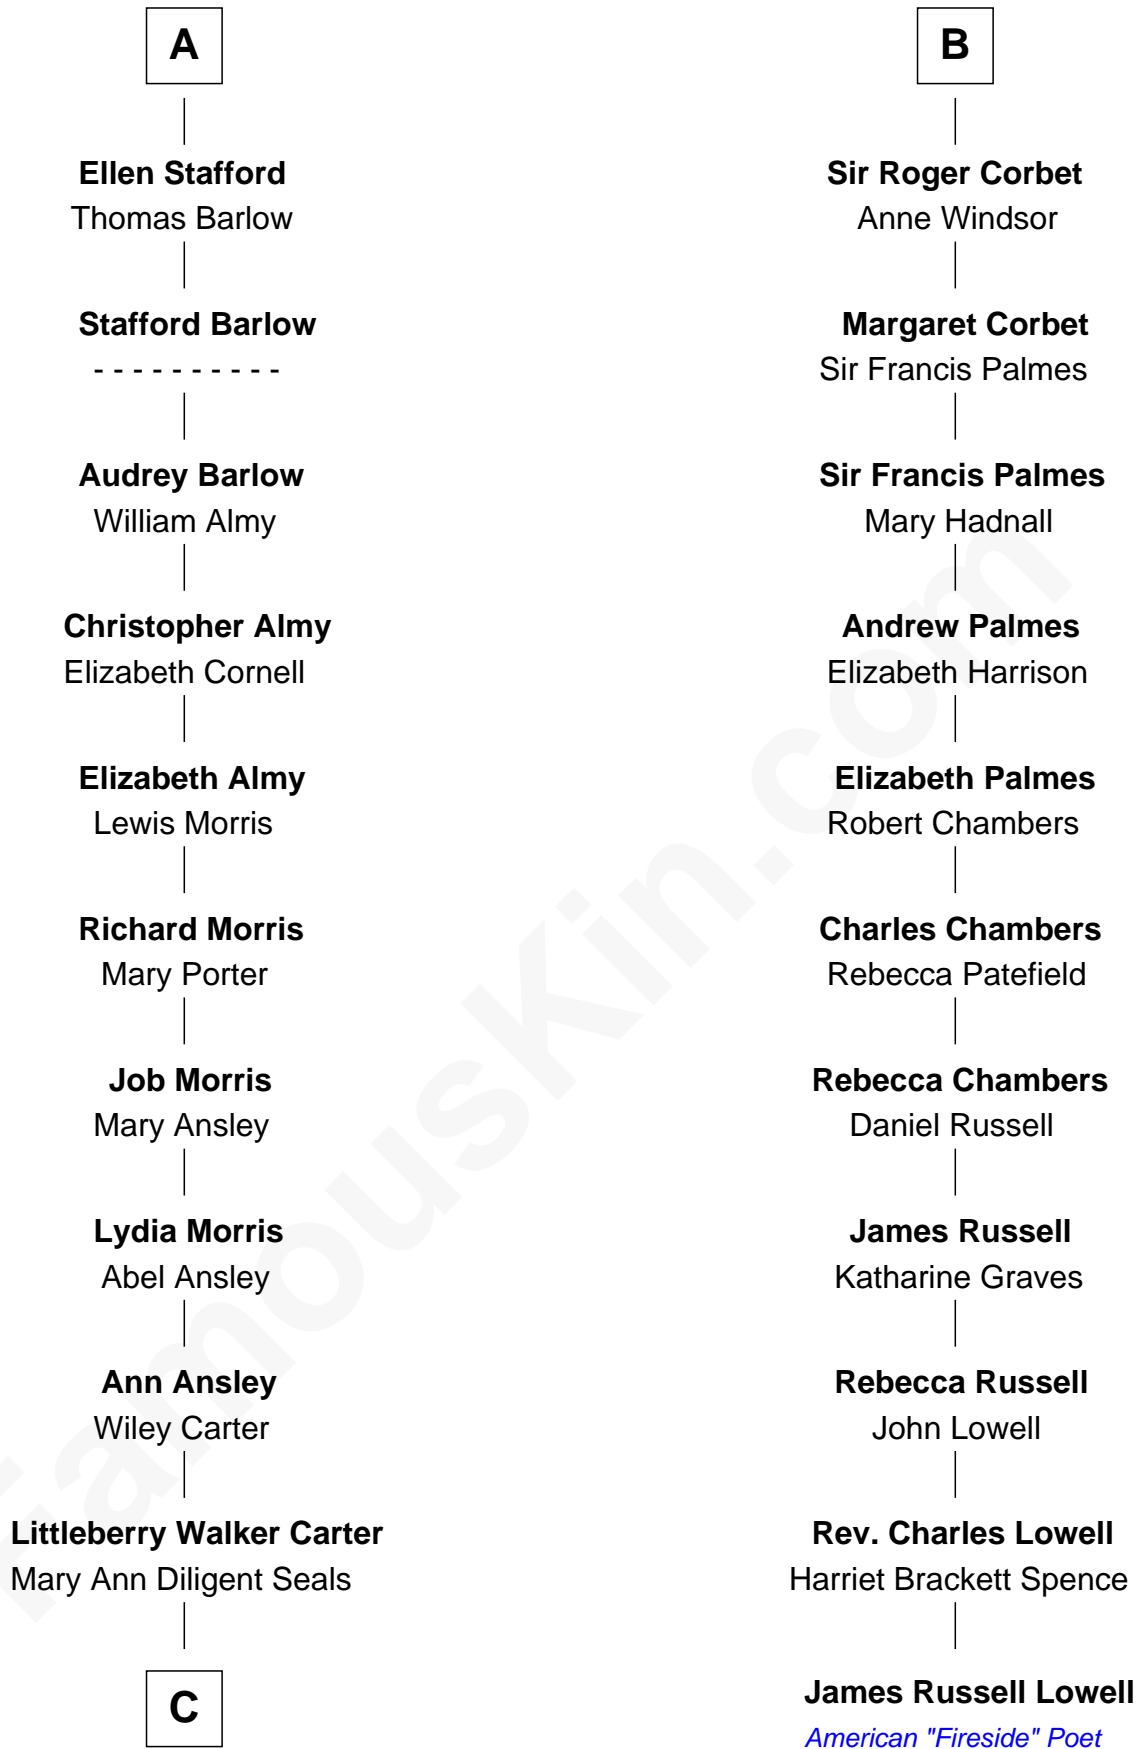

FamousKin.com Relationship Chart of

Jimmy Carter

39th U.S. President

17th cousin 2 times removed of

James Russell Lowell

American "Fireside" Poet

Ralph de Stafford

*with wife
Katherine de Hastang*

Anne Ferrers

Sir Walter Devereux

Elizabeth Devereux

Sir Richard Corbet

Sir Robert Corbet

Elizabeth Vernon

B

C

William Archibald Carter

Nina Pratt

Earl Carter

Lillian Gordy

Jimmy Carter

39th U.S. President

FamousKin.com