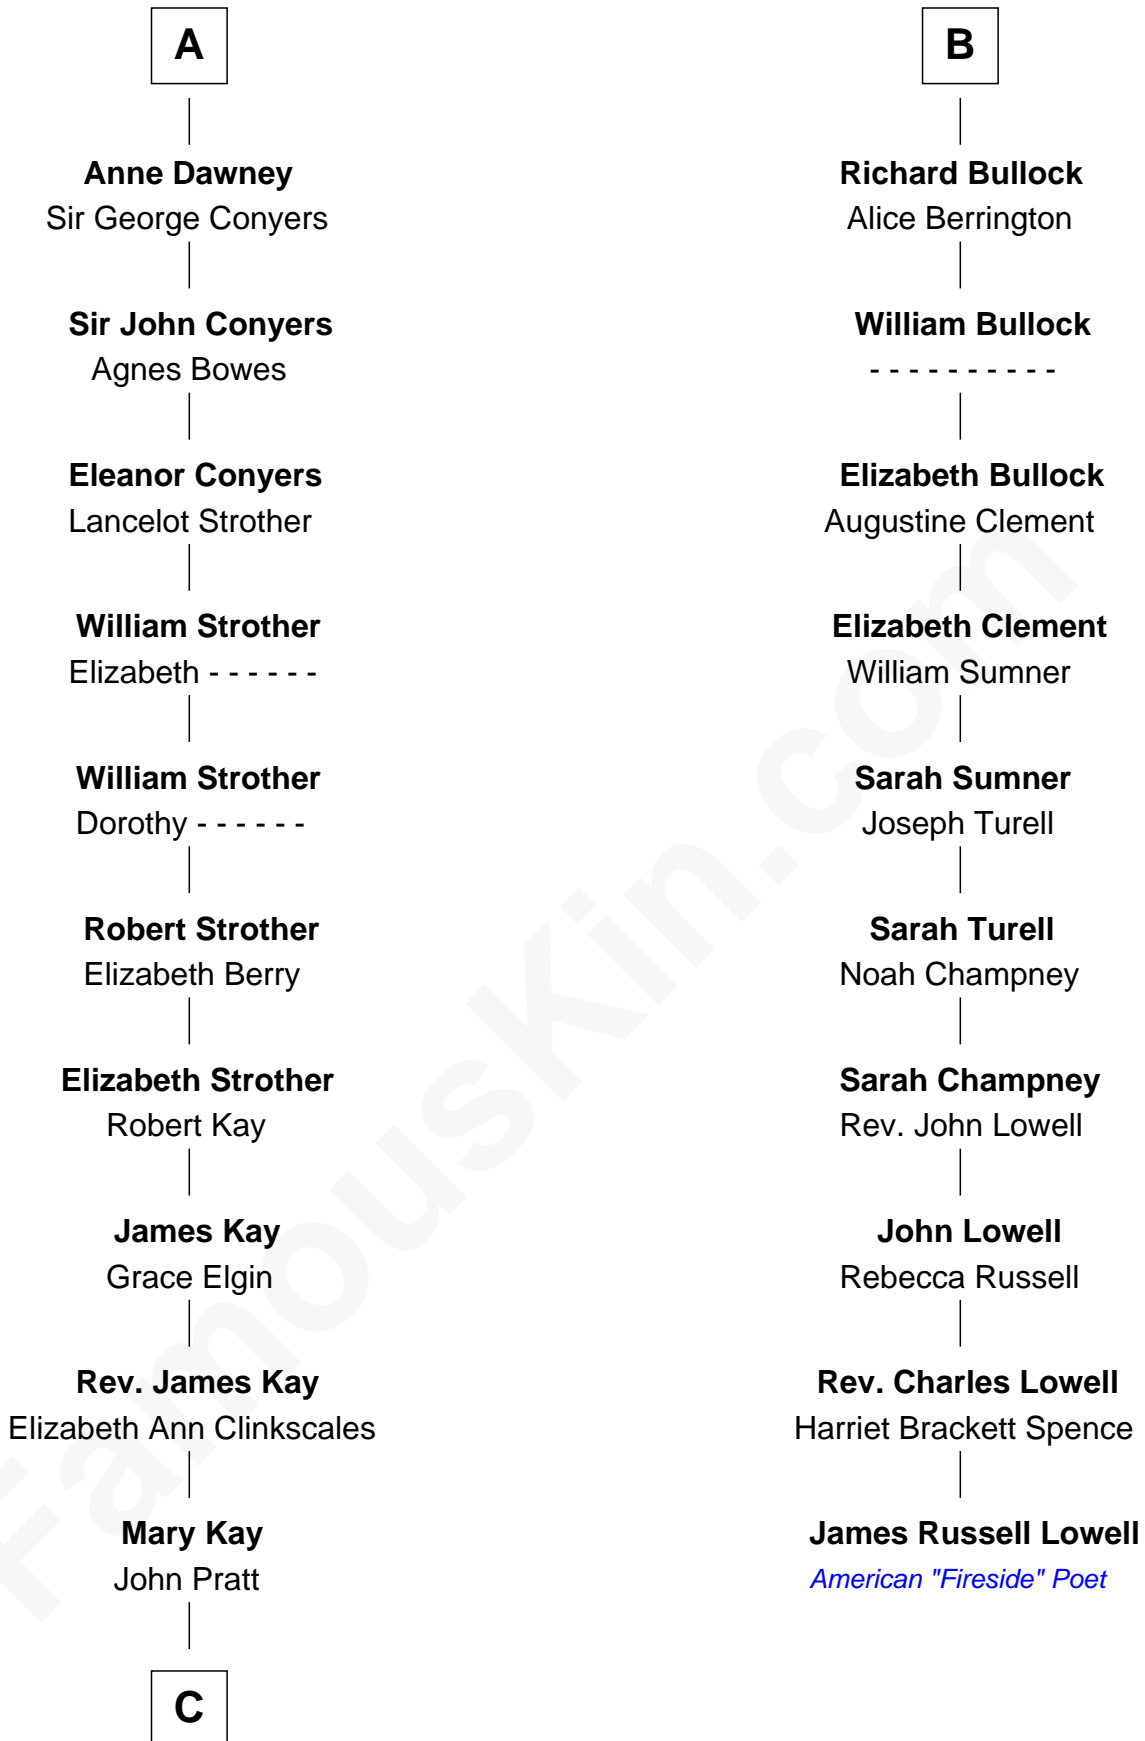

FamousKin.com Relationship Chart of

Jimmy Carter

39th U.S. President

16th cousin 4 times removed of

James Russell Lowell

American "Fireside" Poet

Richard Fitzalan

*with wife
Eleanor Plantagenet*

*with wife
Isabel le Despencer*

Joan Fitzalan
Humphrey de Bohun

Eleanor de Bohun
Sir Thomas Plantagenet

Anne Plantagenet
Sir William Bouchier

Sir John Bouchier
Margaret Berners

Joan Bouchier
Sir Henry Neville

Sir Richard Neville
Anne Stafford

Dorothy Neville
Sir John Dawney

Sir Edmund Fitzalan
Sibyl de Montagu

Philippe Fitzalan
Sir Richard Sergeaux

Alice Sergeaux
Sir Richard de Vere

Sir John de Vere
Elizabeth Howard

Joan de Vere
Sir William Norreys

Margaret Norreys
Gilbert Bullock

Thomas Bullock
Alice Kingsmill

A

B

C

—
James E. Pratt
Sophronia C. Cowan

—
Nina Pratt
William Archibald Carter