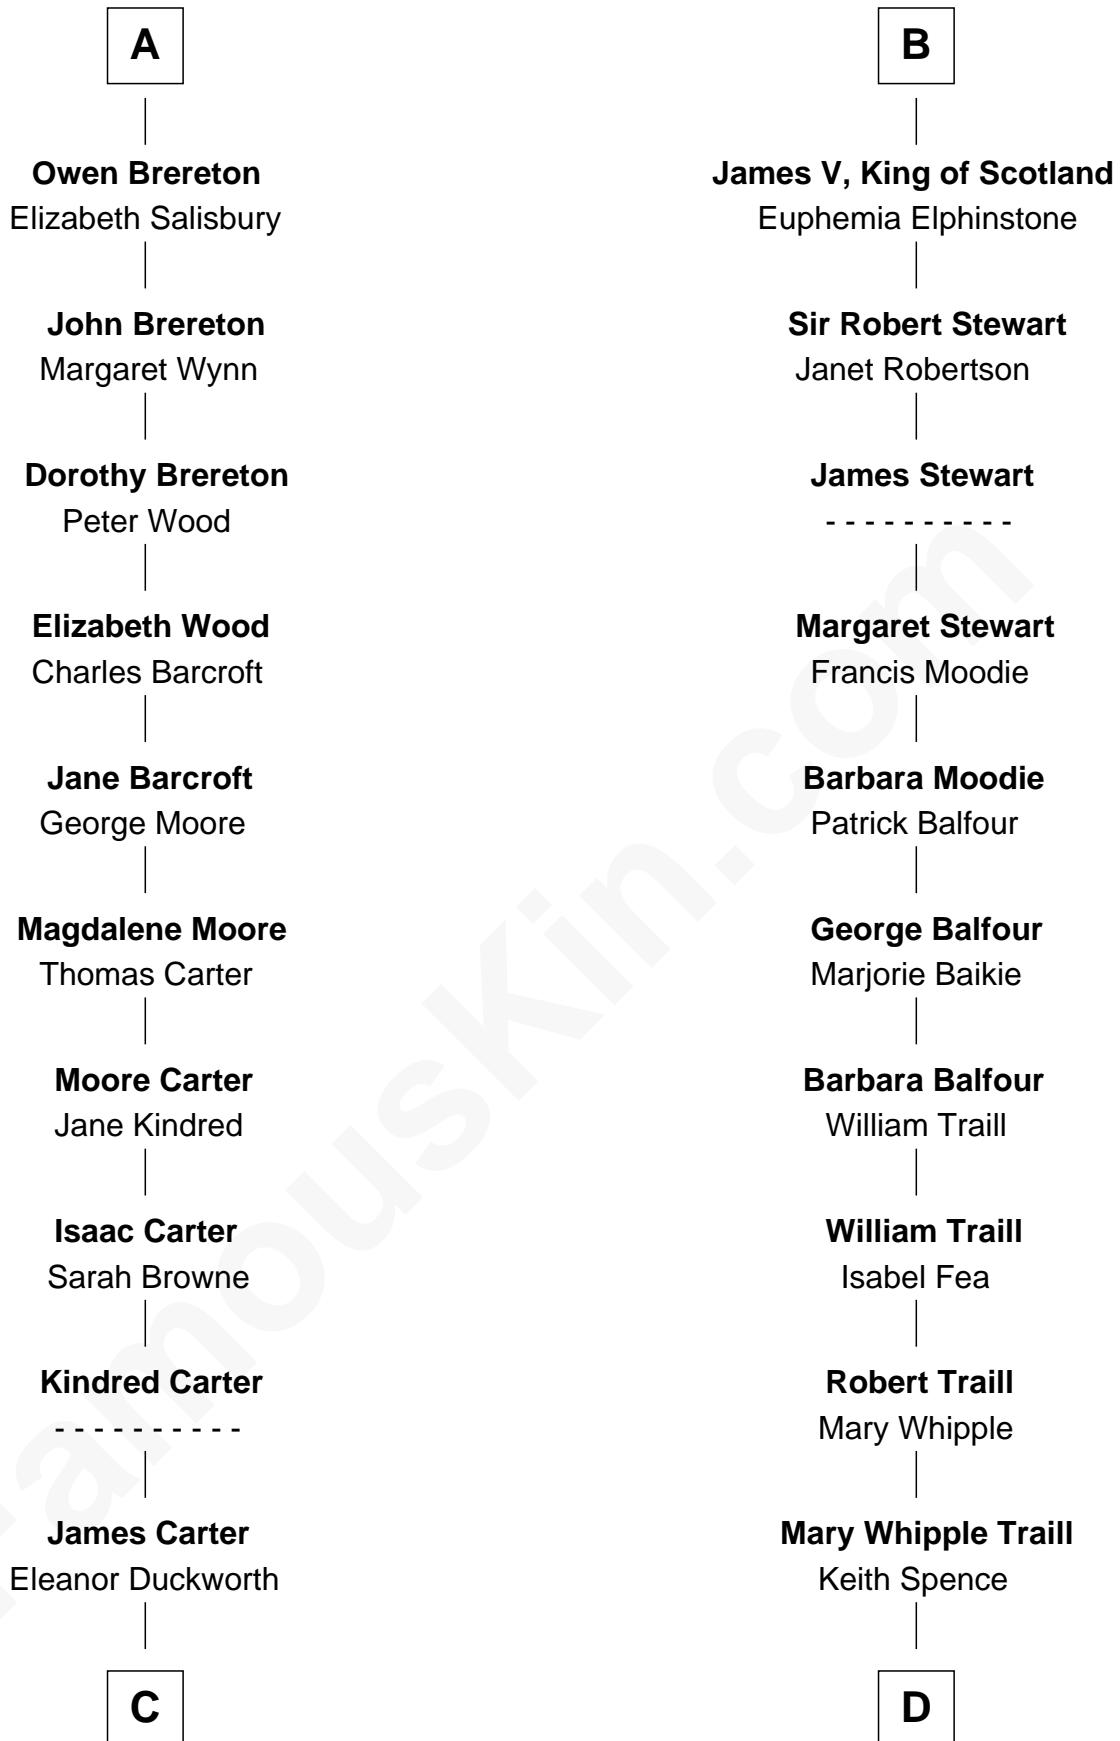

FamousKin.com Relationship Chart of

Jimmy Carter

39th U.S. President

18th cousin 3 times removed of

James Russell Lowell

American "Fireside" Poet

Sir Robert de Holland

Maude la Zouche

Maude de Holland
Sir Thomas de Swinnerton

Sir Robert de Swinnerton
Elizabeth de Beke

Maud de Swinnerton
Sir William Ipstones

Alice Ipstones
Sir Randall Brereton

Sir William Brereton
Catherine Wylde

Edward Brereton
Elizabeth Roydon

John Brereton
Margaret Fychan

A

Thomas Holand
Joan Plantagenet

Sir Thomas de Holand
Alice Fitzalan

Margaret de Holand
Sir John Beaufort

Joan Beaufort
James I, King of Scotland

James II, King of Scotland
Mary of Guelders

James III, King of Scotland
Margaret Oldenburg

James IV, King of Scotland
Margaret Tudor

B

C

Wiley Carter
Ann Ansley

Littleberry Walker Carter
Mary Ann Diligent Seals

William Archibald Carter
Nina Pratt

Earl Carter
Lillian Gordy