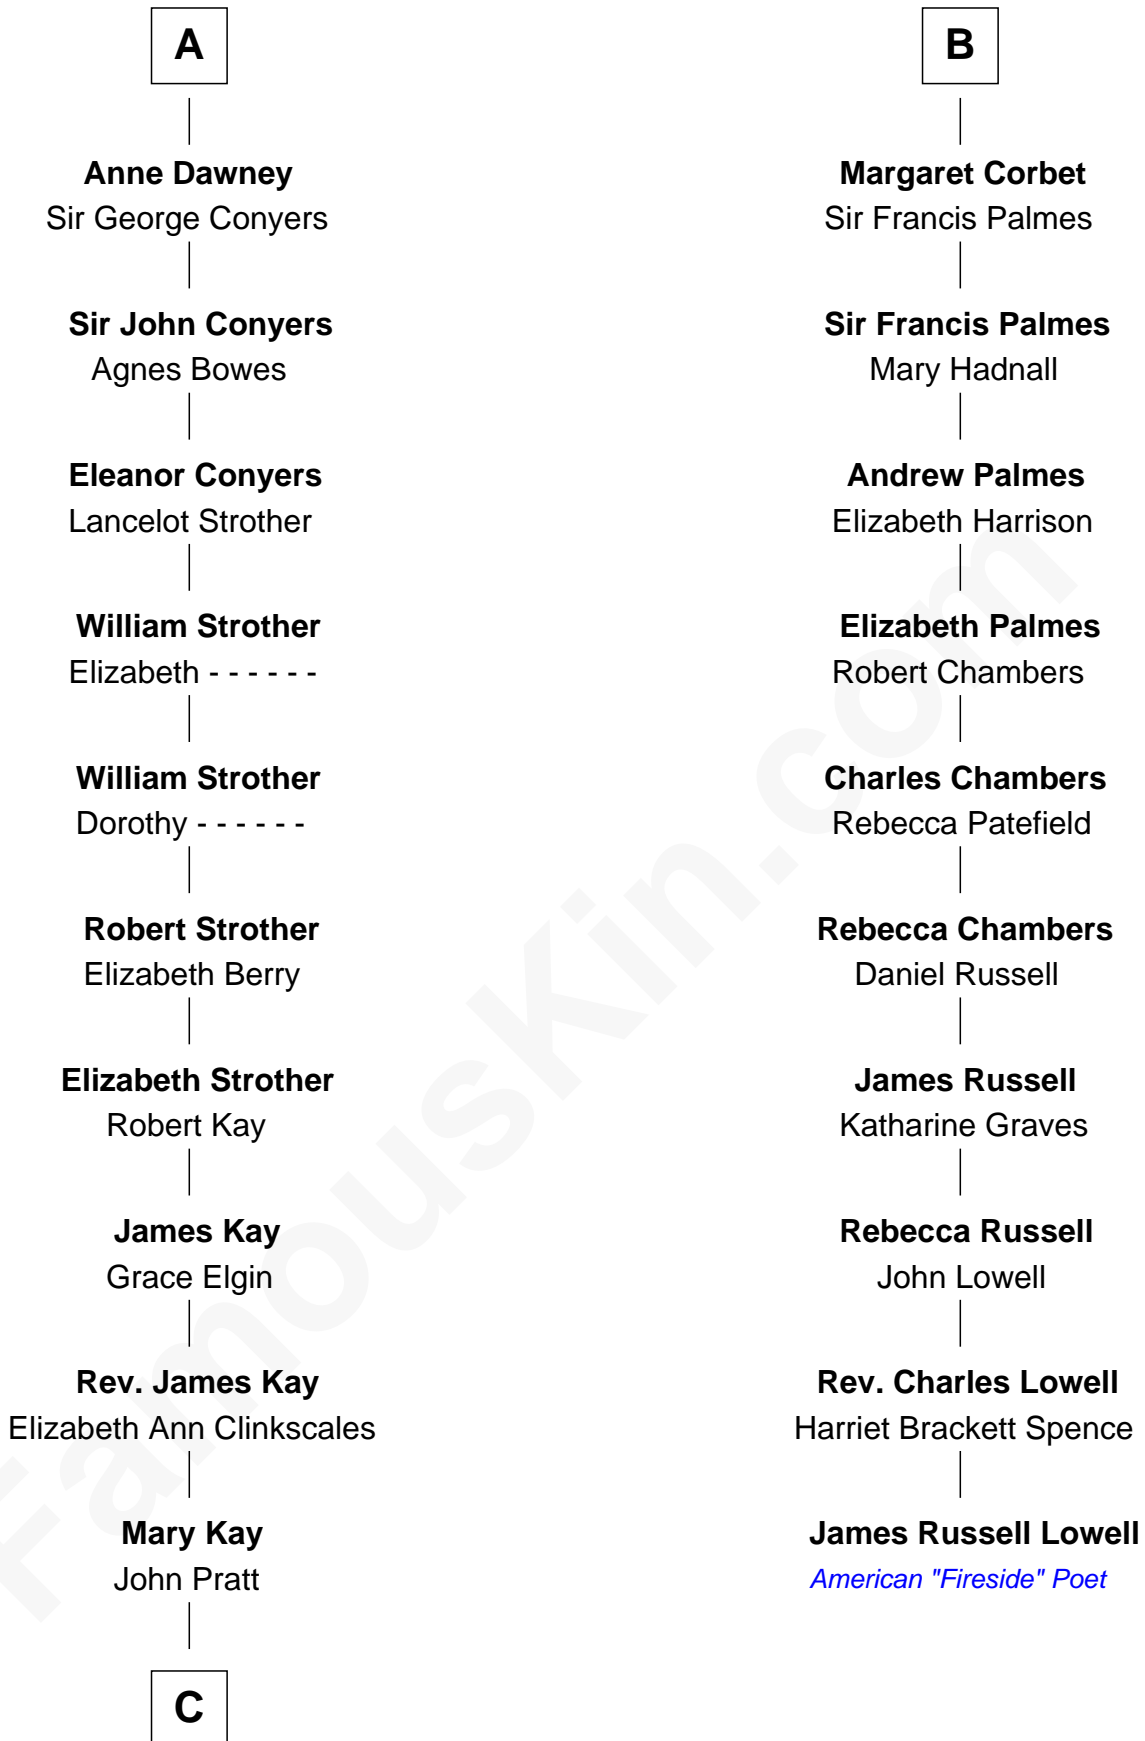

FamousKin.com Relationship Chart of

Jimmy Carter

39th U.S. President

16th cousin 4 times removed of

James Russell Lowell

American "Fireside" Poet

Sir William de Bohun
Elizabeth de Badlesmere

C

—
James E. Pratt
Sophronia C. Cowan

—
Nina Pratt
William Archibald Carter

—
Earl Carter
Lillian Gordy

—
Jimmy Carter
39th U.S. President

FamousKin.com