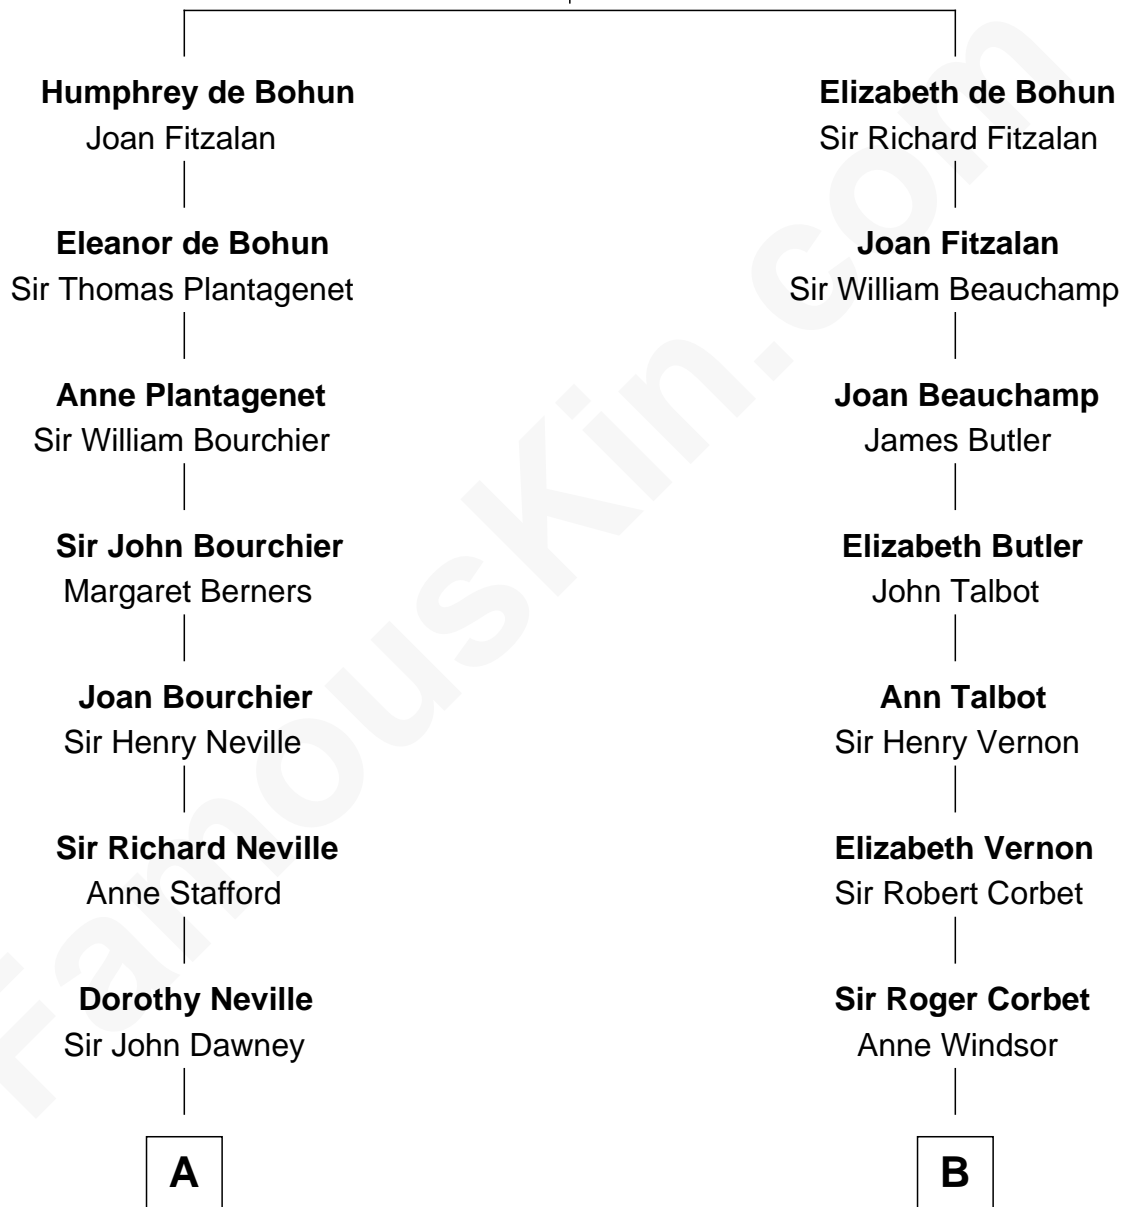

FamousKin.com Relationship Chart of

Jimmy Carter

39th U.S. President

16th cousin 4 times removed of

James Russell Lowell

American "Fireside" Poet

Sir William de Bohun
Elizabeth de Badlesmere

C

—
James E. Pratt
Sophronia C. Cowan

—
Nina Pratt
William Archibald Carter

—
Earl Carter
Lillian Gordy

—
Jimmy Carter
39th U.S. President

FamousKin.com