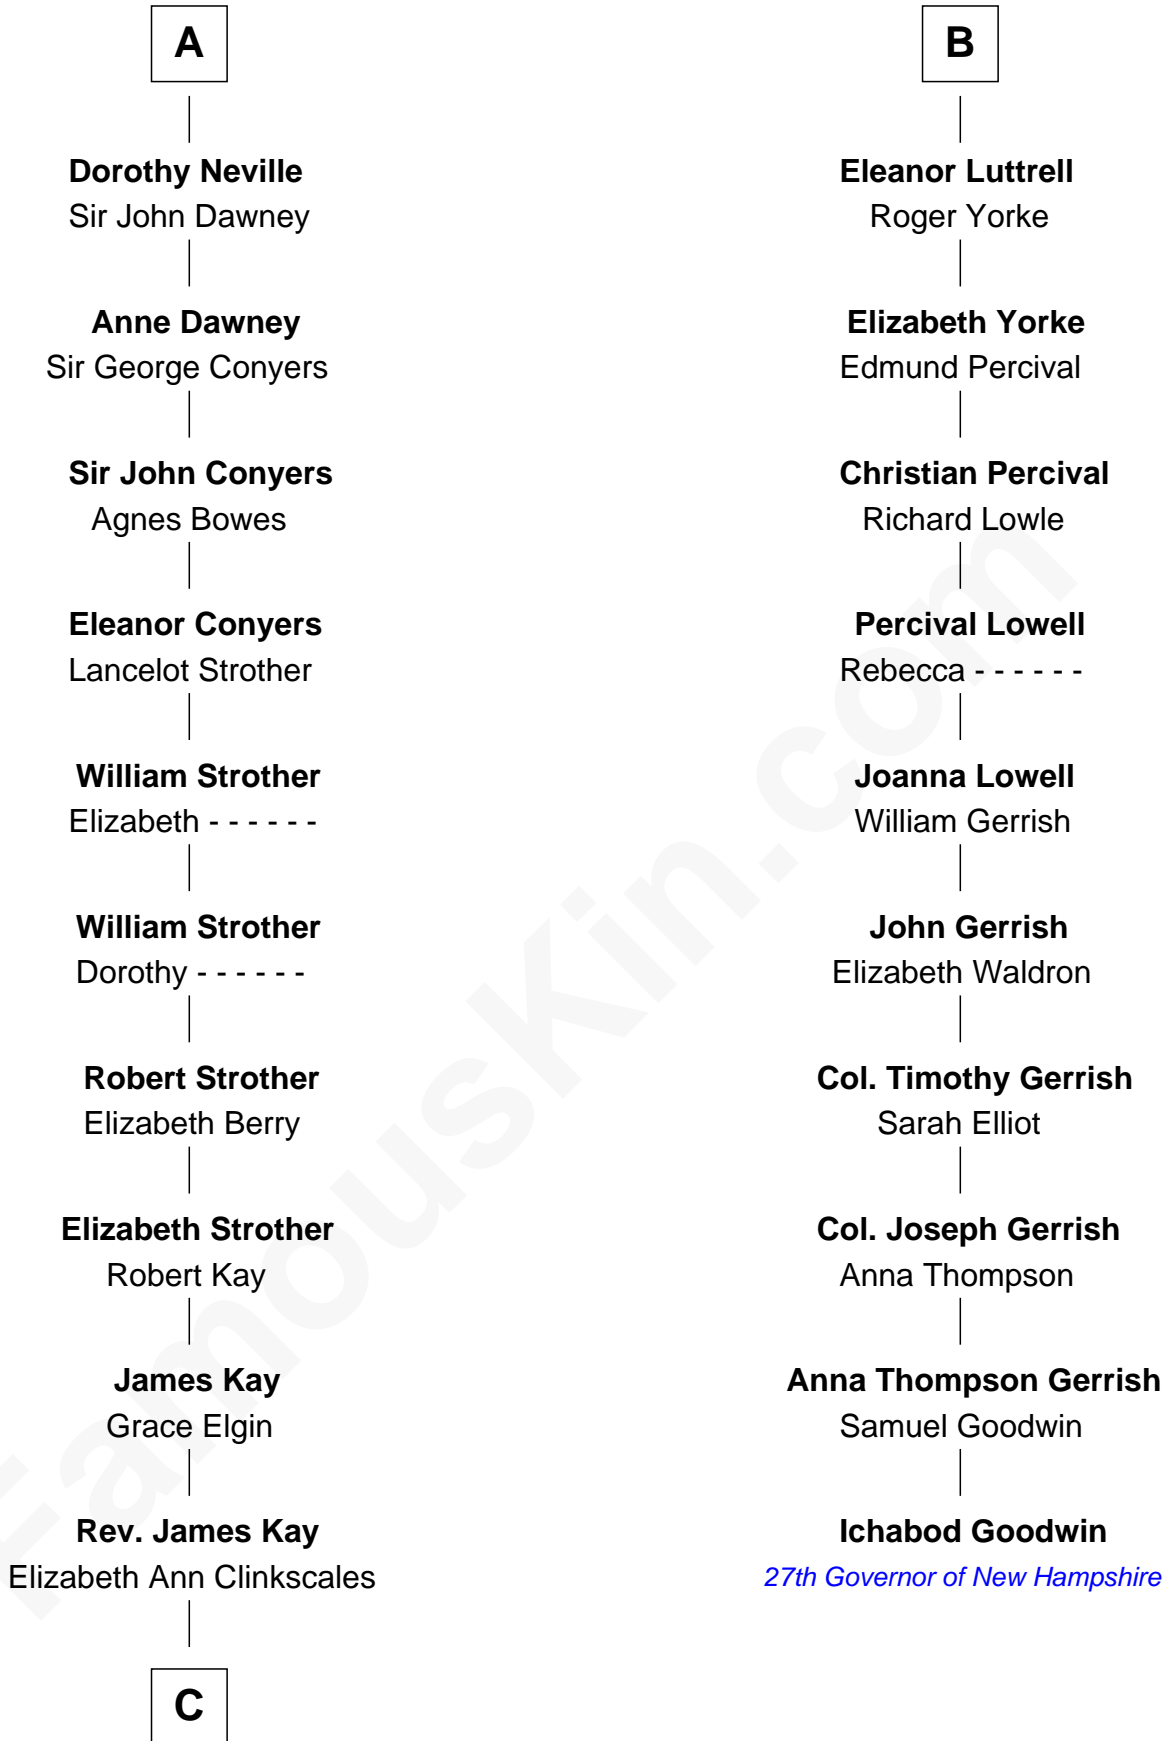

FamousKin.com Relationship Chart of

Jimmy Carter

39th U.S. President

16th cousin 5 times removed of

Ichabod Goodwin

27th Governor of New Hampshire

C

—
Mary Kay
John Pratt

—
James E. Pratt
Sophronia C. Cowan

—
Nina Pratt
William Archibald Carter

—
Earl Carter
Lillian Gordy

—
Jimmy Carter
39th U.S. President

FamousKin.com