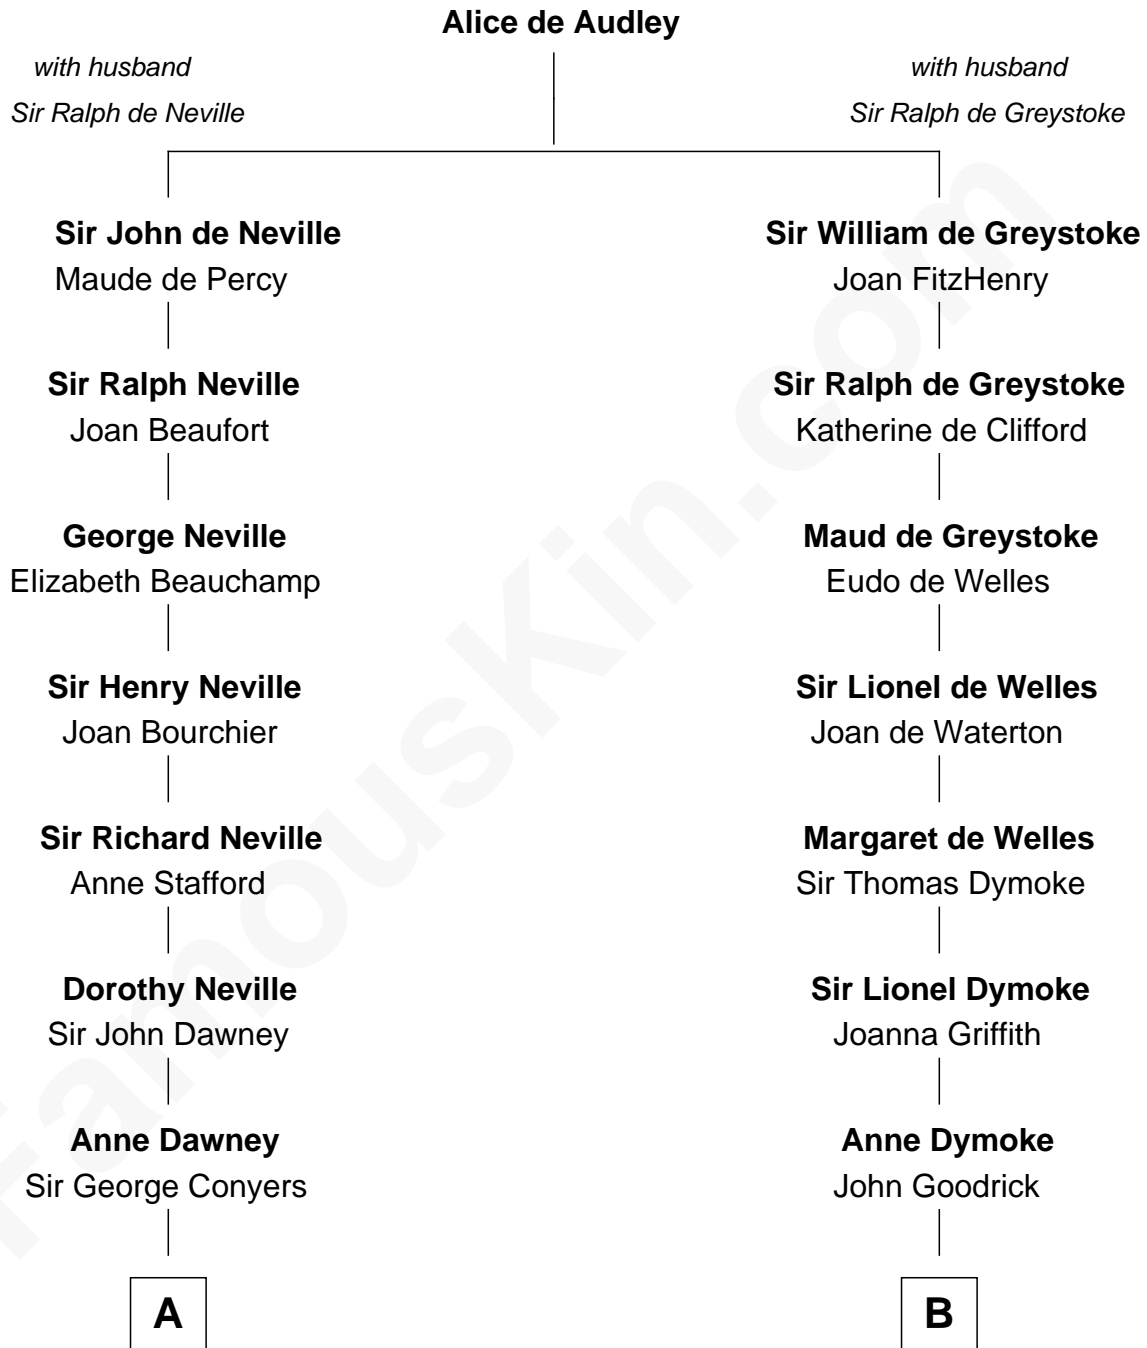

FamousKin.com Relationship Chart of

Jimmy Carter

39th U.S. President

16th cousin 3 times removed of

Ichabod Goodwin

27th Governor of New Hampshire

C

—
Nina Pratt

William Archibald Carter

—
Earl Carter

Lillian Gordy

—
Jimmy Carter

39th U.S. President

FamousKin.com