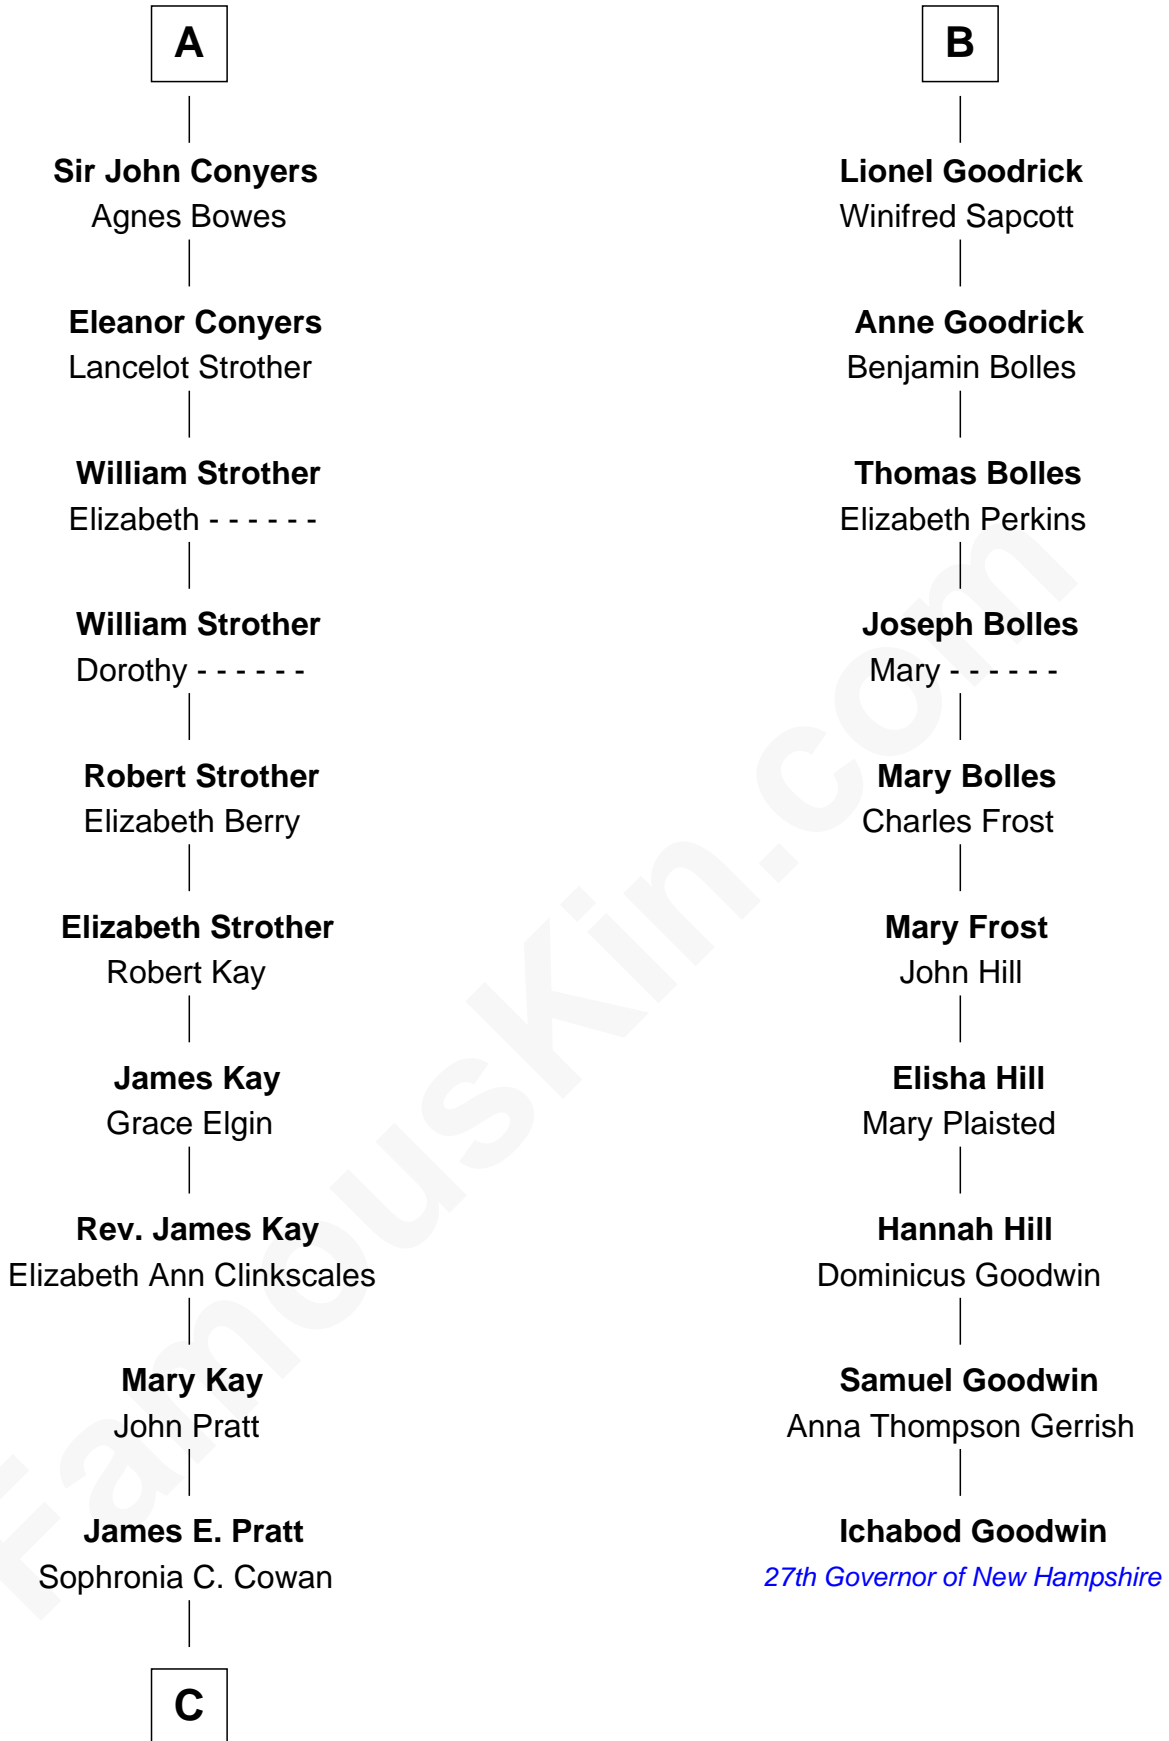

FamousKin.com Relationship Chart of

Jimmy Carter

39th U.S. President

16th cousin 3 times removed of

Ichabod Goodwin

27th Governor of New Hampshire

C

—
Nina Pratt

William Archibald Carter

—
Earl Carter

Lillian Gordy

—
Jimmy Carter

39th U.S. President

FamousKin.com