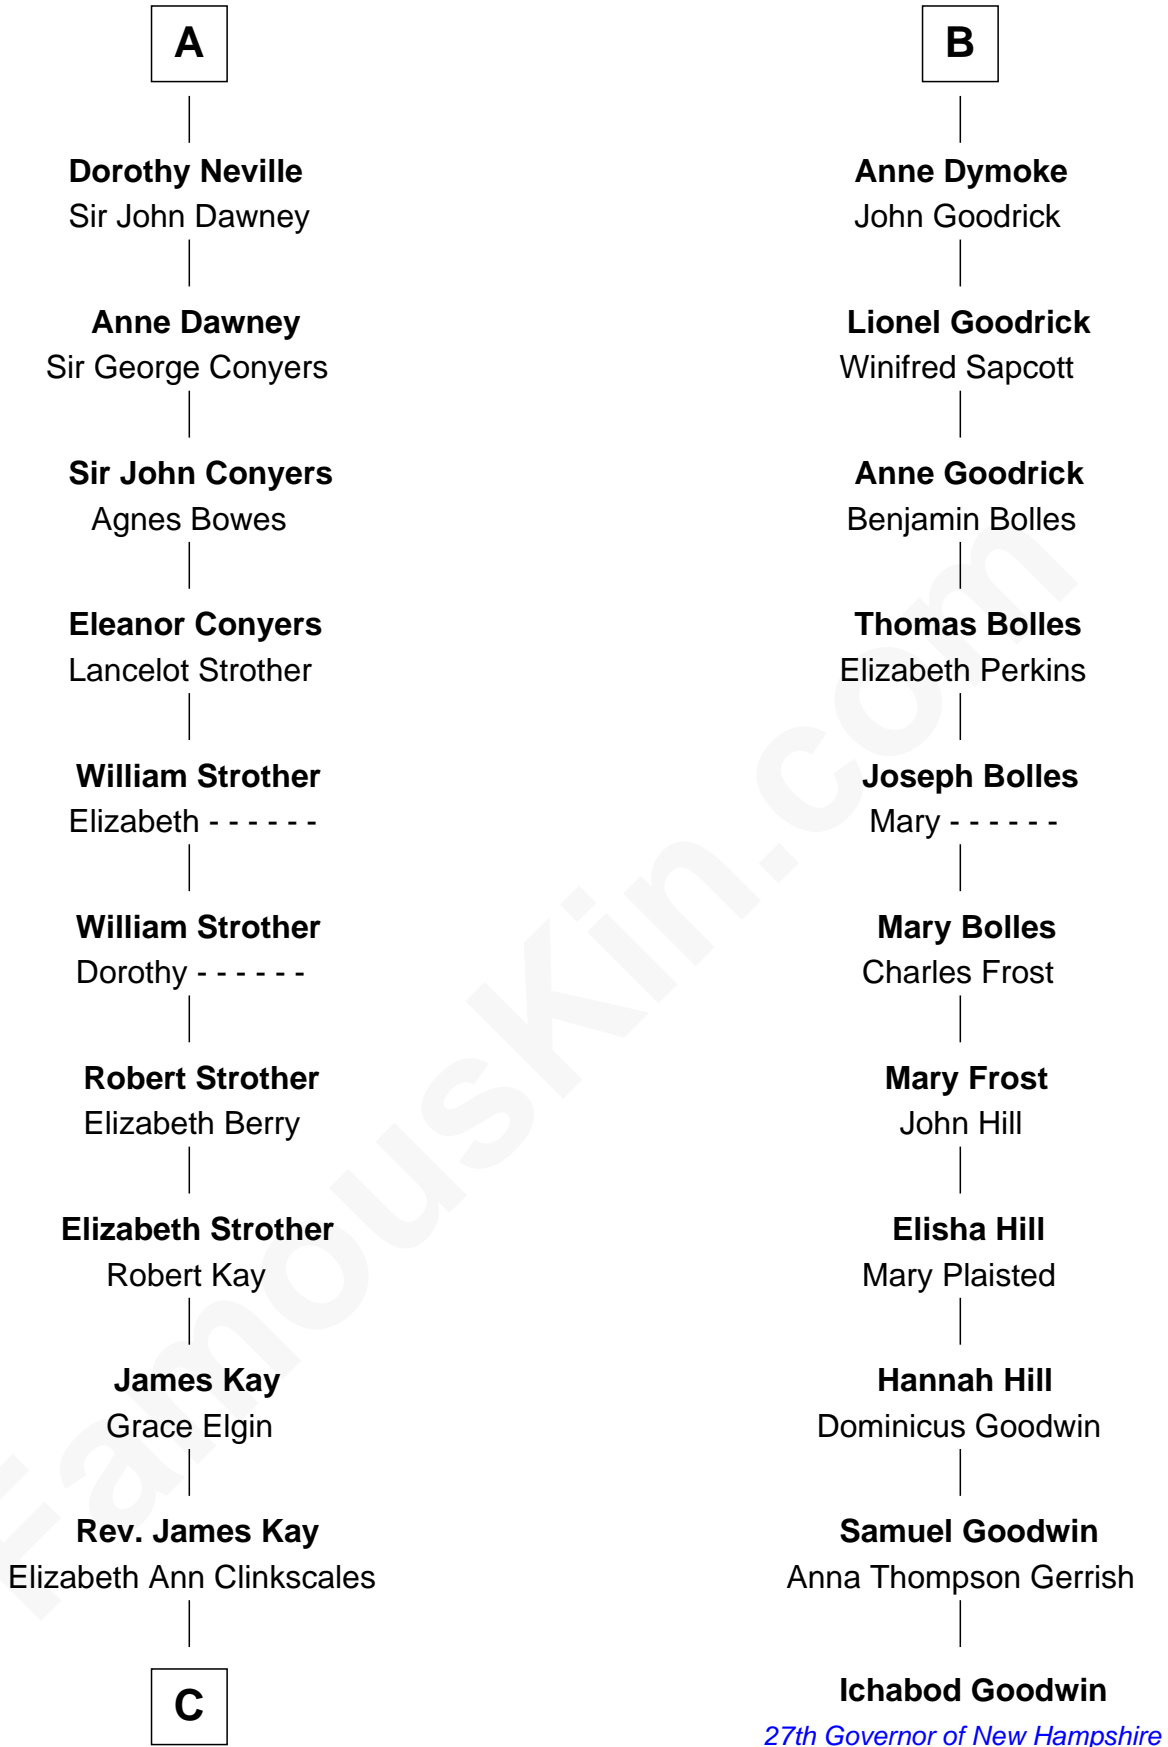

FamousKin.com Relationship Chart of

Jimmy Carter

39th U.S. President

17th cousin 4 times removed of

Ichabod Goodwin

27th Governor of New Hampshire

Henry Plantagenet

Maud de Chaworth

C

—
Mary Kay
John Pratt

—
James E. Pratt
Sophronia C. Cowan

—
Nina Pratt
William Archibald Carter

—
Earl Carter
Lillian Gordy

—
Jimmy Carter
39th U.S. President

FamousKin.com