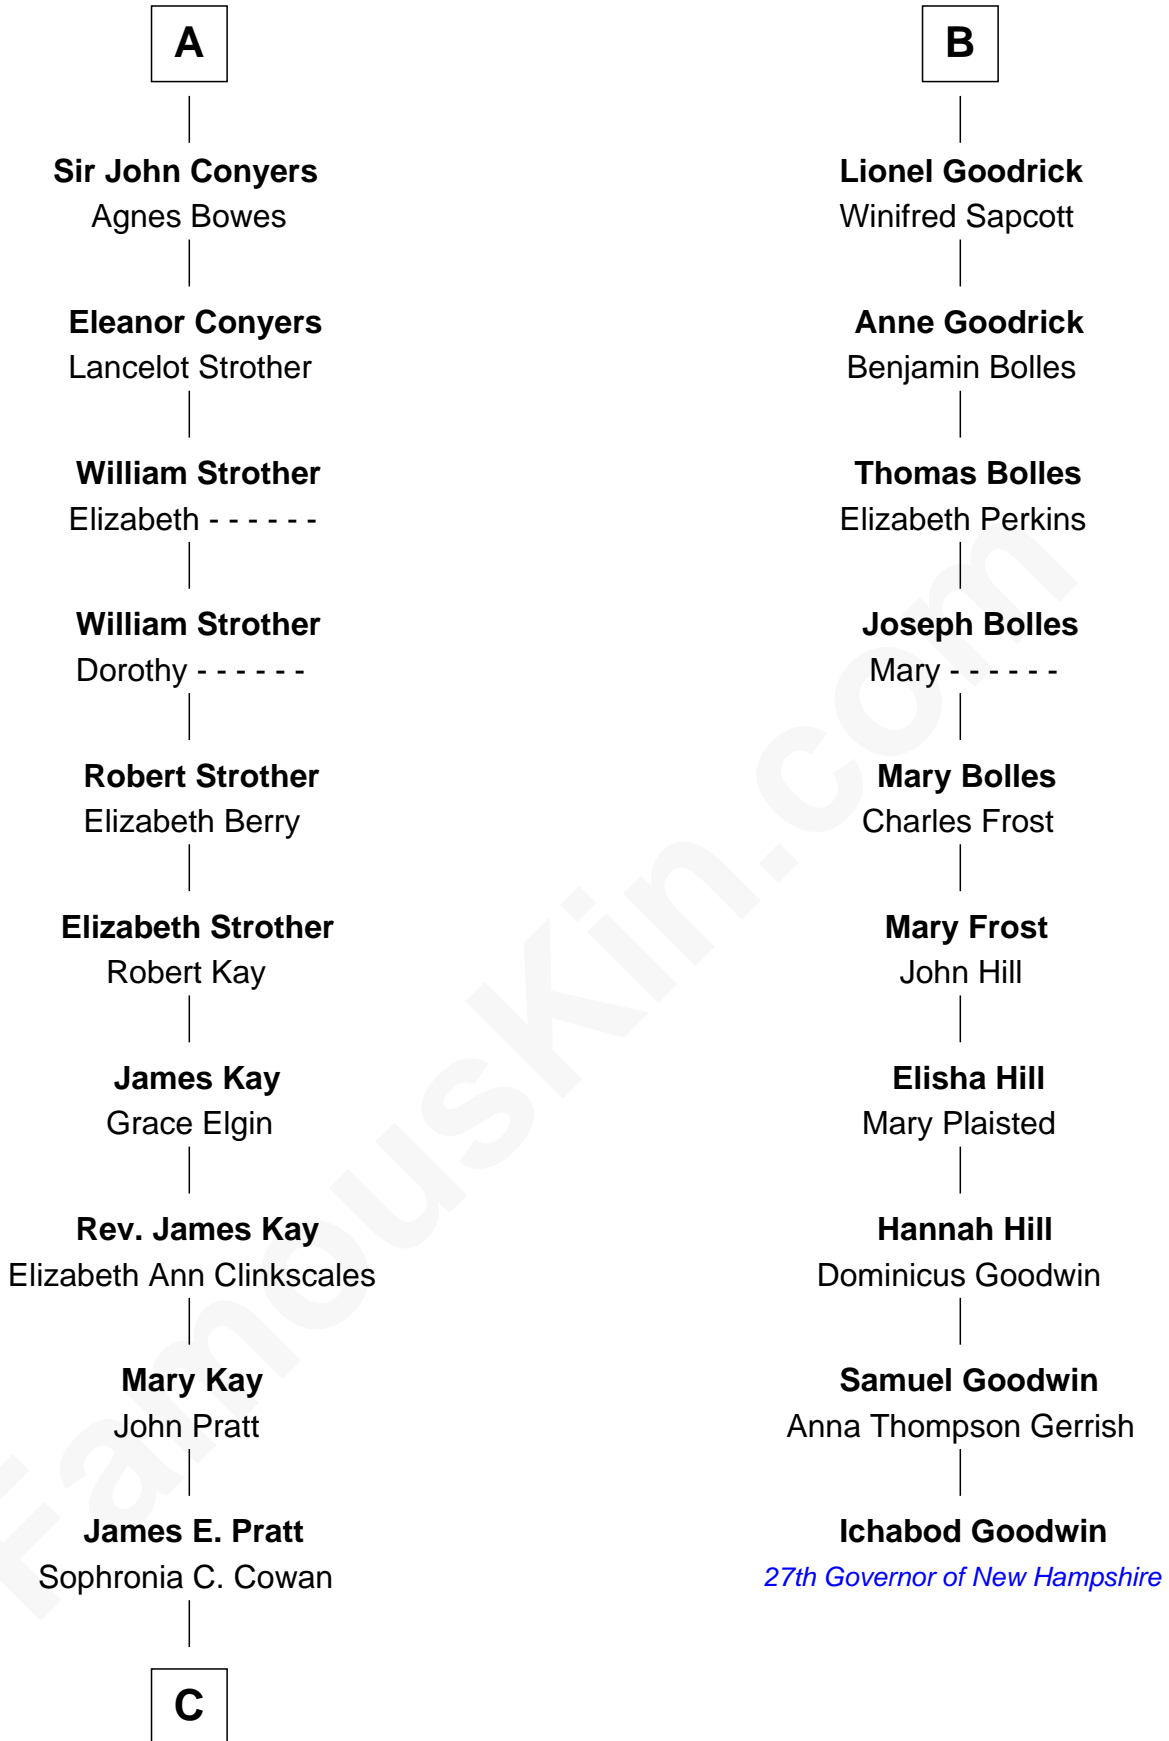

FamousKin.com Relationship Chart of

Jimmy Carter

39th U.S. President

16th cousin 3 times removed of

Ichabod Goodwin

27th Governor of New Hampshire

Sir Henry de Percy

Idoine de Clifford

C

—
Nina Pratt

William Archibald Carter

—
Earl Carter

Lillian Gordy

—
Jimmy Carter

39th U.S. President

FamousKin.com