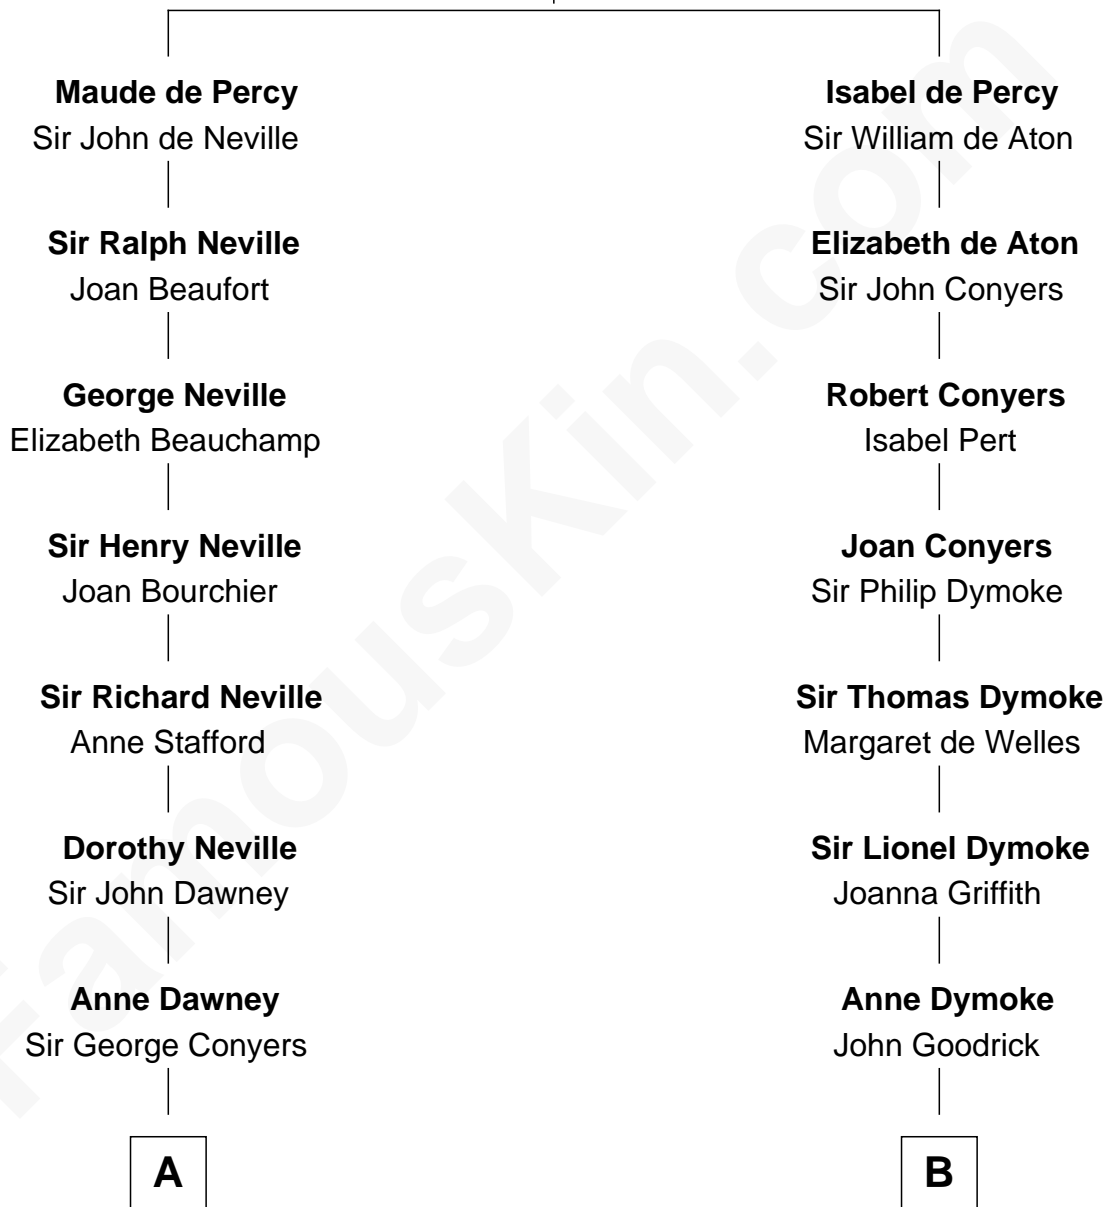

FamousKin.com Relationship Chart of

Jimmy Carter

39th U.S. President

16th cousin 3 times removed of

Ichabod Goodwin

27th Governor of New Hampshire

Sir Henry de Percy

Idoine de Clifford

C

—
Nina Pratt

William Archibald Carter

—
Earl Carter

Lillian Gordy

—
Jimmy Carter

39th U.S. President

FamousKin.com