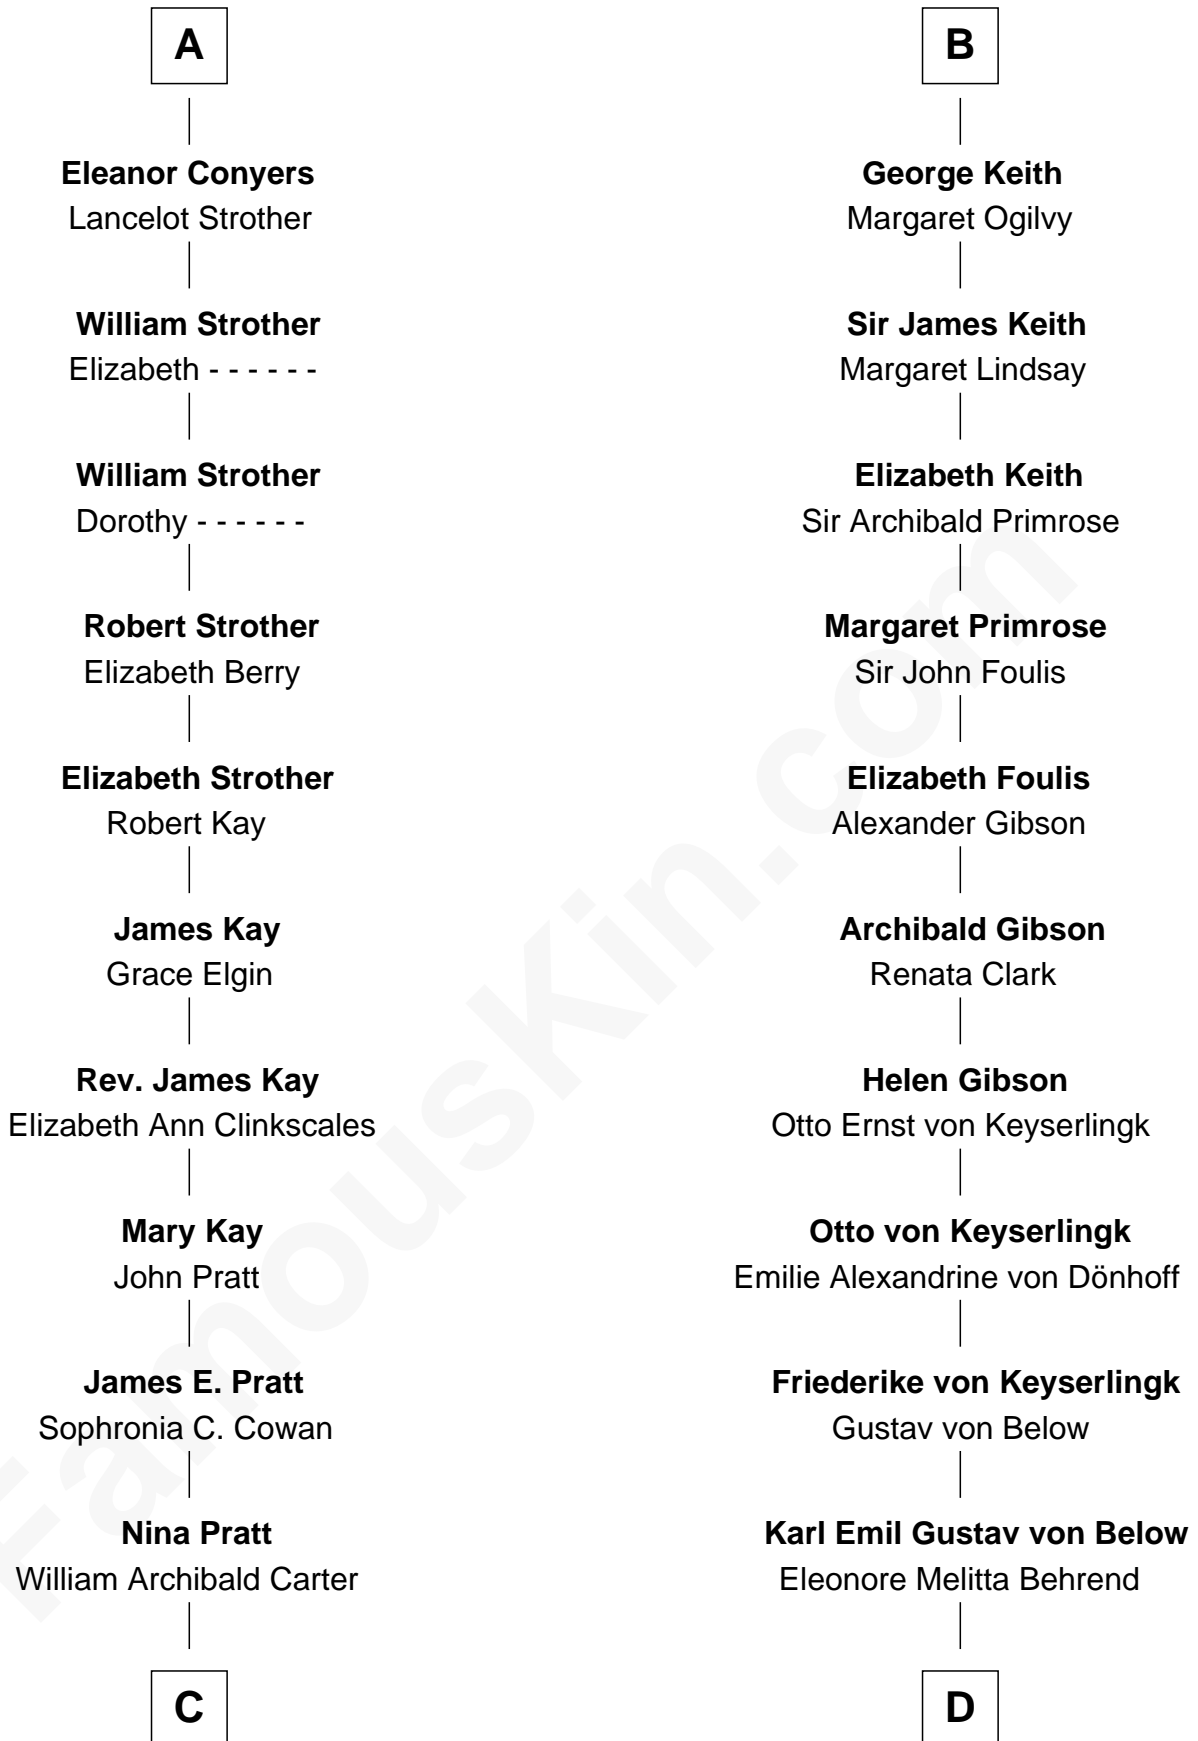

# FamousKin.com Relationship Chart of

**Jimmy Carter**

*39th U.S. President*

18th cousin 1 time removed of

**Wernher von Braun**

*Rocket Scientist*

**John of Gaunt**

Katherine Roet

**C**

**Earl Carter**  
Lillian Gordy

**Jimmy Carter**  
*39th U.S. President*

**D**

**Marie Eleonore Dorothea von Below**  
Wernher von Quistorp

**Emmy von Quistorp**  
Magnus von Braun

**Wernher von Braun**  
*Rocket Scientist*