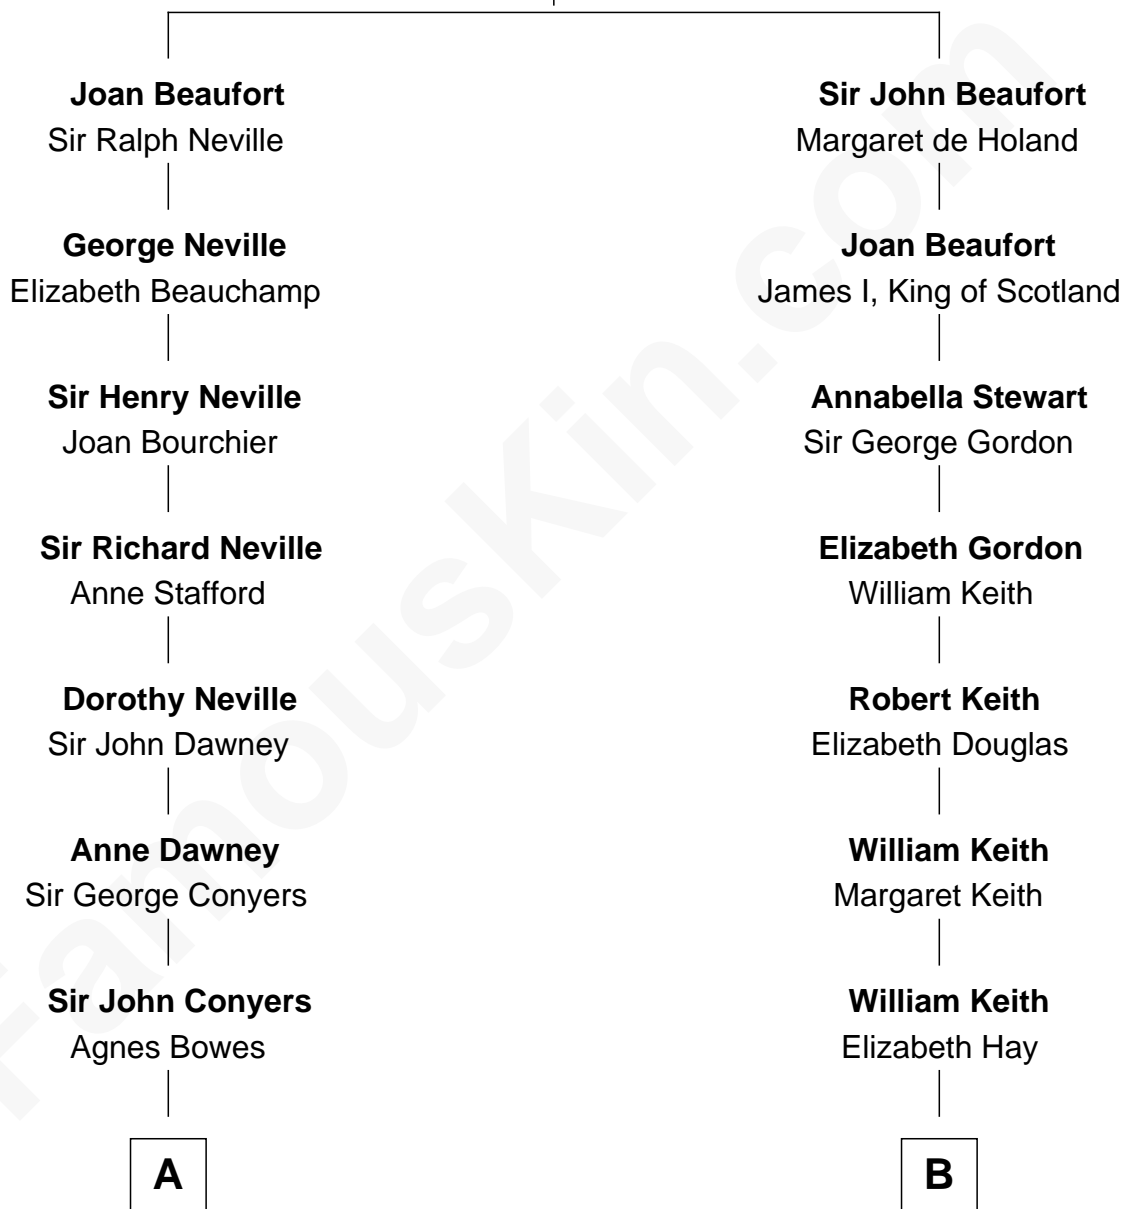

# FamousKin.com Relationship Chart of

**Jimmy Carter**

*39th U.S. President*

18th cousin 1 time removed of

**Wernher von Braun**

*Rocket Scientist*

**John of Gaunt**

Katherine Roet

**C**

**Earl Carter**  
Lillian Gordy

**Jimmy Carter**  
*39th U.S. President*

**D**

**Marie Eleonore Dorothea von Below**  
Wernher von Quistorp

**Emmy von Quistorp**  
Magnus von Braun

**Wernher von Braun**  
*Rocket Scientist*