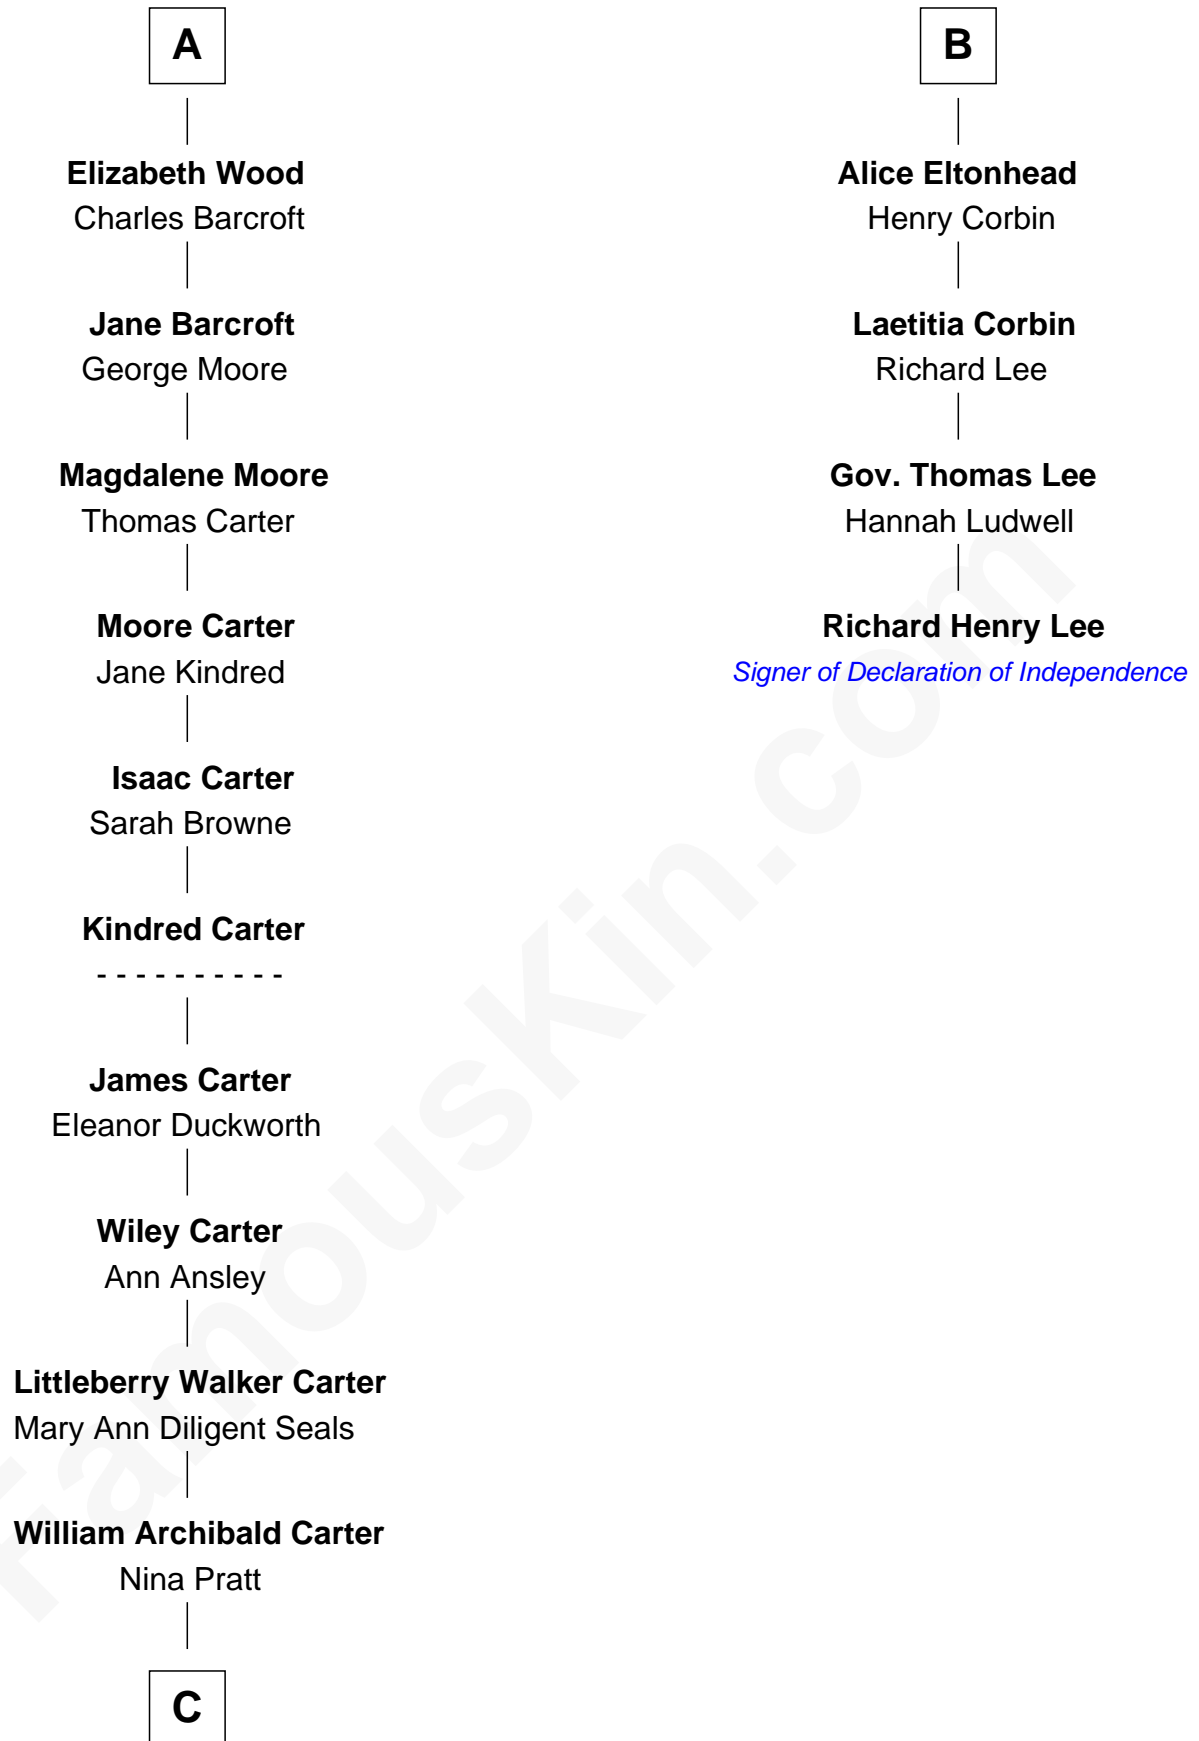

# FamousKin.com Relationship Chart of

**Jimmy Carter**

*39th U.S. President*

10th cousin 8 times removed of

**Richard Henry Lee**

*Signer of the Declaration of Independence*

**C**

—  
**Earl Carter**  
Lillian Gordy

—  
**Jimmy Carter**  
*39th U.S. President*

FamousKin.com