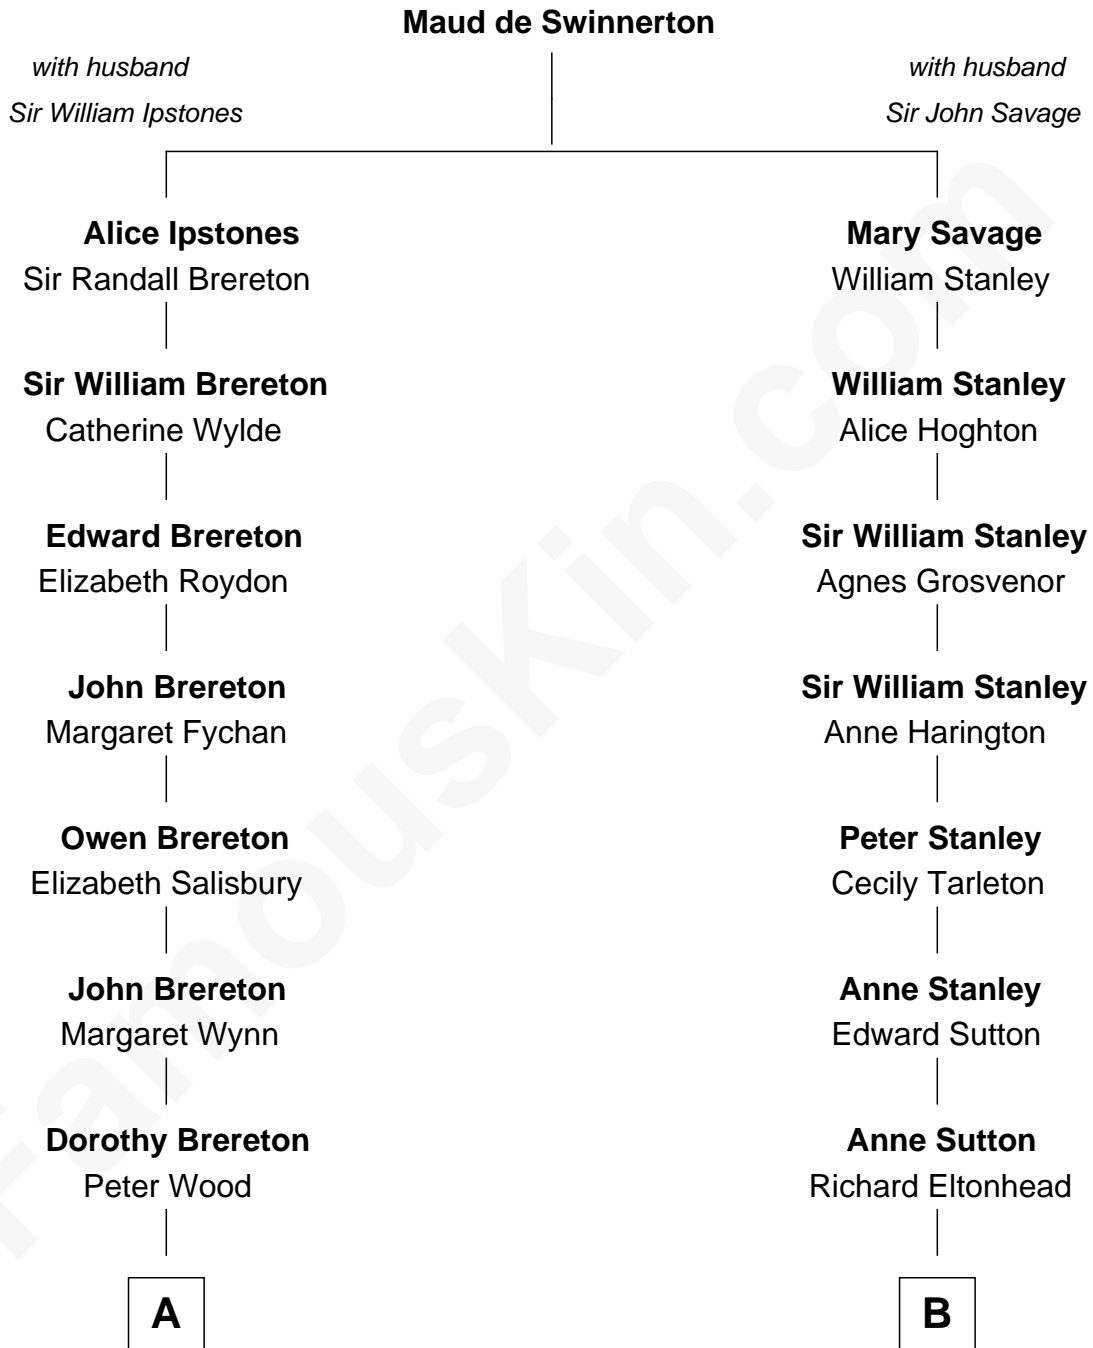

# FamousKin.com Relationship Chart of

**Jimmy Carter**

*39th U.S. President*

10th cousin 8 times removed of

**Richard Henry Lee**

*Signer of the Declaration of Independence*

**C**

—  
**Earl Carter**  
Lillian Gordy

—  
**Jimmy Carter**  
*39th U.S. President*

FamousKin.com