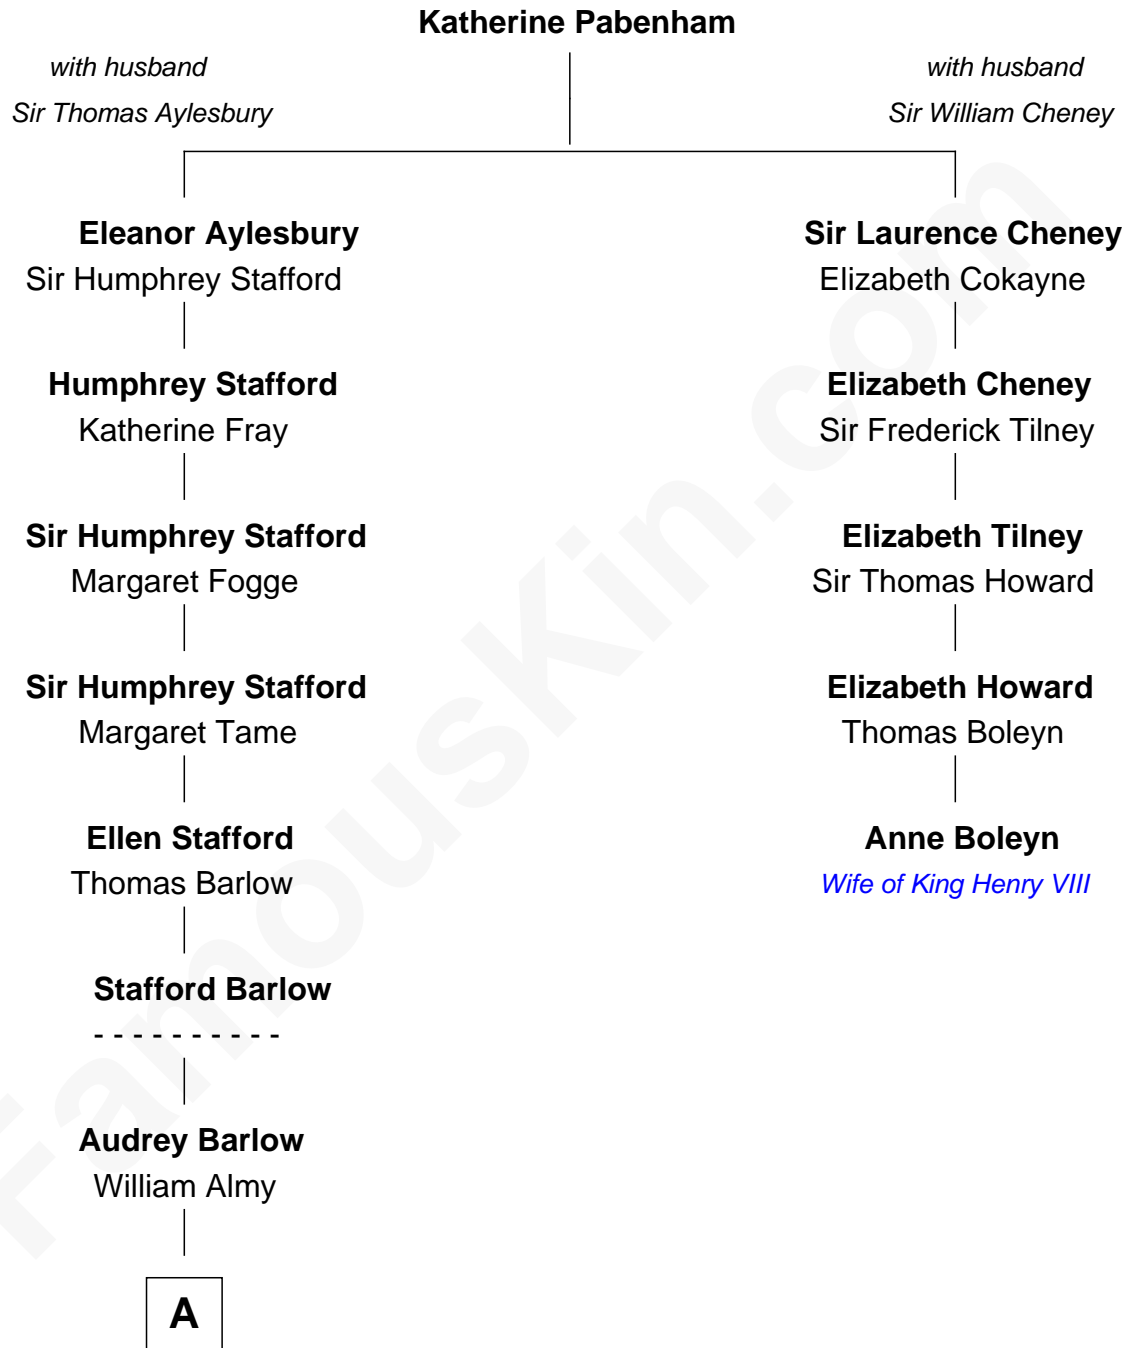

FamousKin.com Relationship Chart of

Jimmy Carter

39th U.S. President

4th cousin 12 times removed of

Anne Boleyn

2nd Wife of King Henry VIII

A

—
Christopher Almy

Elizabeth Cornell

—
Elizabeth Almy

Lewis Morris

—
Richard Morris

Mary Porter

—
Job Morris

Mary Ansley

—
Lydia Morris

Abel Ansley

—
Ann Ansley

Wiley Carter

—
Littleberry Walker Carter

Mary Ann Diligent Seals

—
William Archibald Carter

Nina Pratt

—
Earl Carter