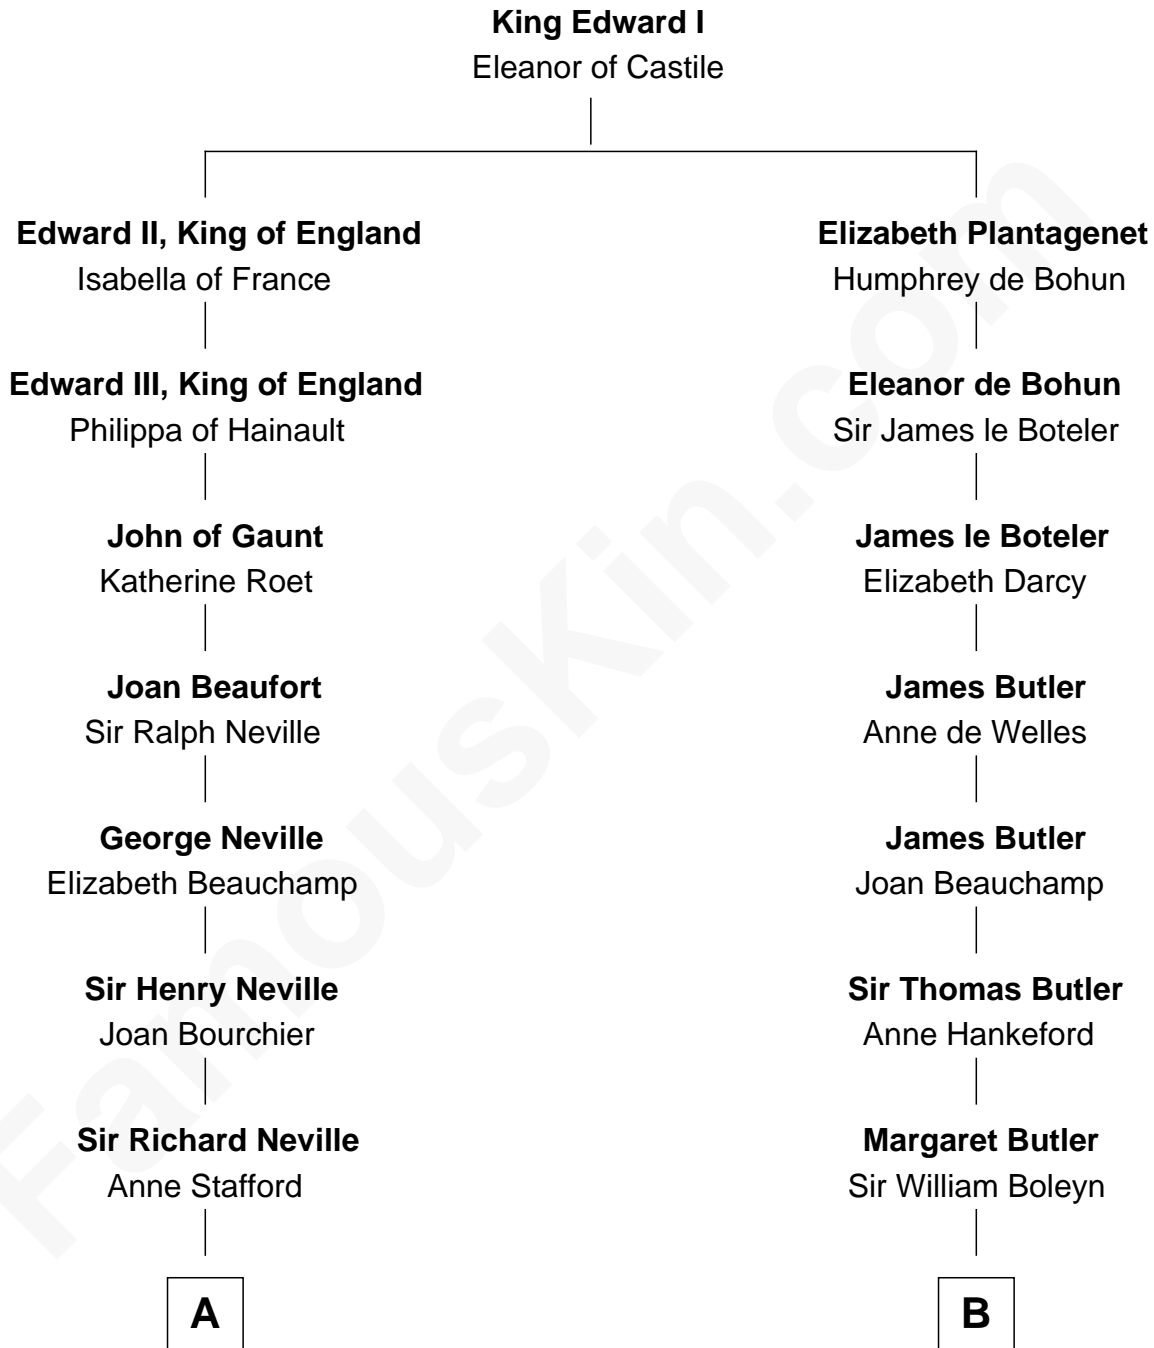

FamousKin.com Relationship Chart of

Jimmy Carter

39th U.S. President

8th cousin 13 times removed of

Anne Boleyn

2nd Wife of King Henry VIII

C

—
Mary Kay
John Pratt

—
James E. Pratt
Sophronia C. Cowan

—
Nina Pratt
William Archibald Carter

—
Earl Carter
Lillian Gordy

—
Jimmy Carter
39th U.S. President

FamousKin.com