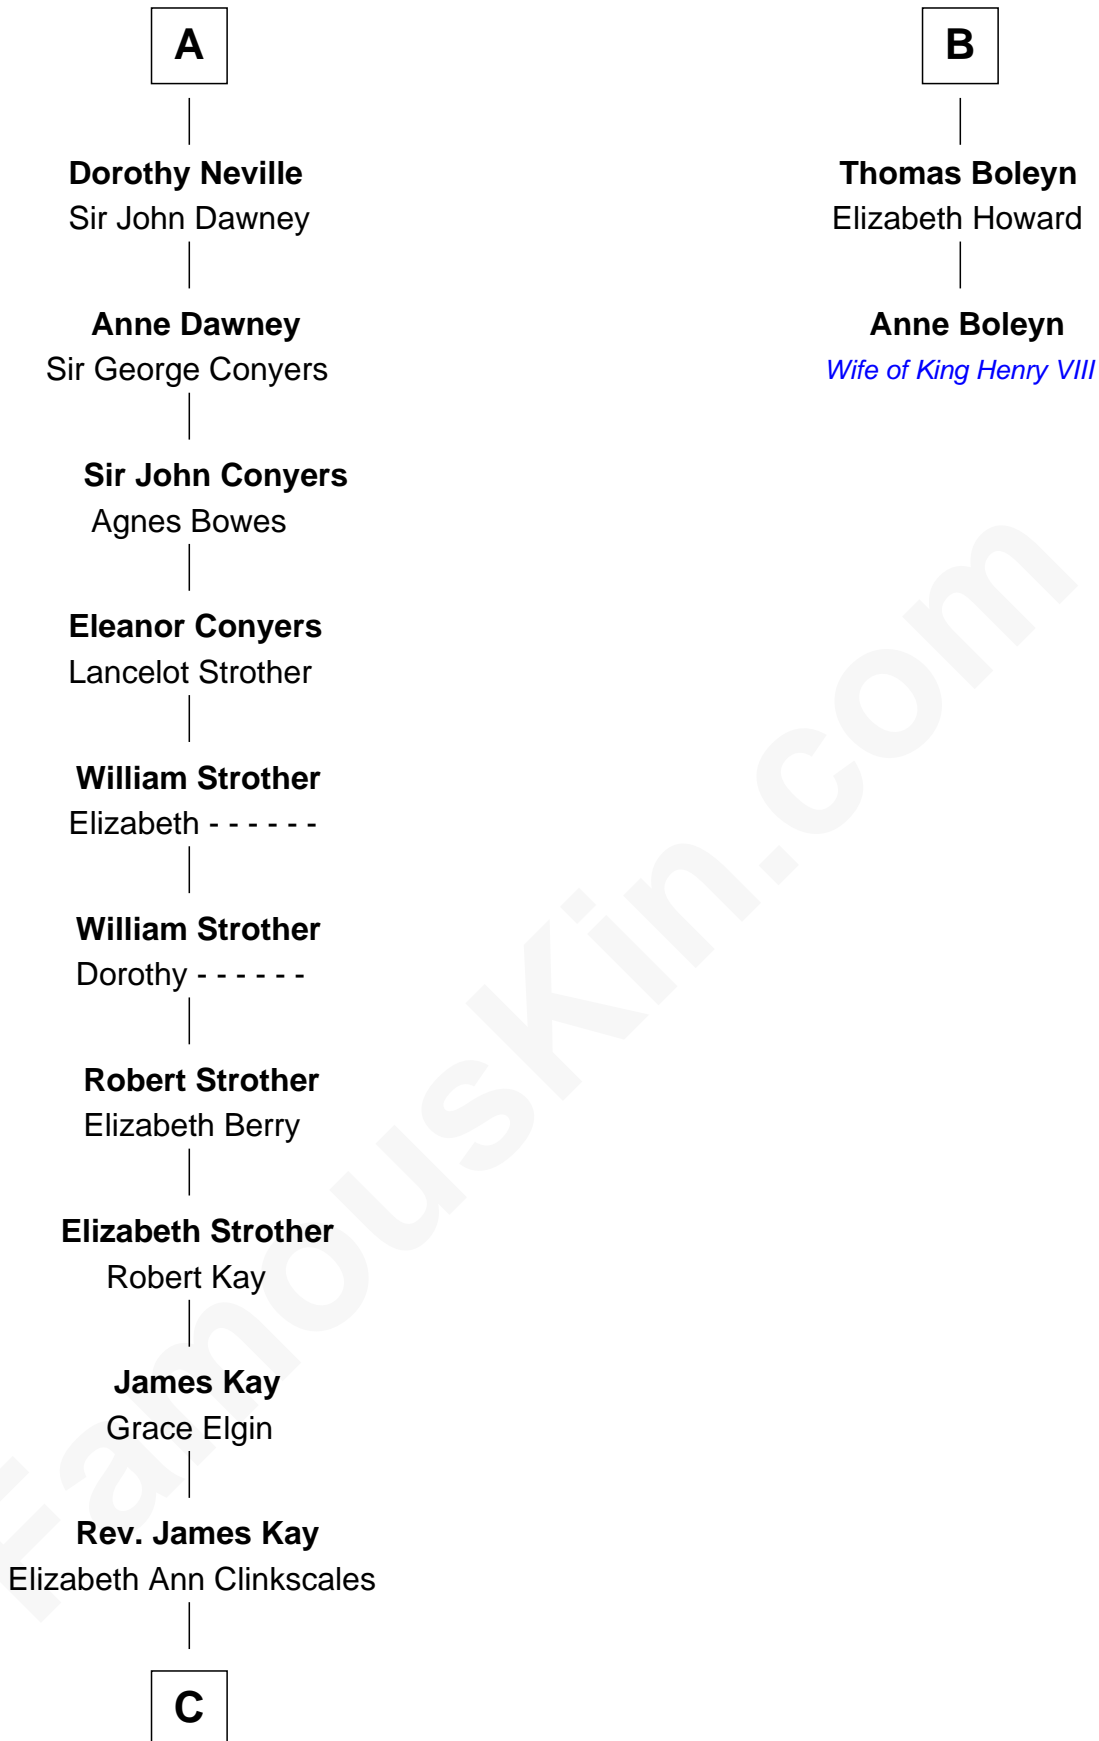

FamousKin.com Relationship Chart of

Jimmy Carter

39th U.S. President

8th cousin 13 times removed of

Anne Boleyn

2nd Wife of King Henry VIII

C

—
Mary Kay
John Pratt

—
James E. Pratt
Sophronia C. Cowan

—
Nina Pratt
William Archibald Carter

—
Earl Carter
Lillian Gordy

—
Jimmy Carter
39th U.S. President

FamousKin.com