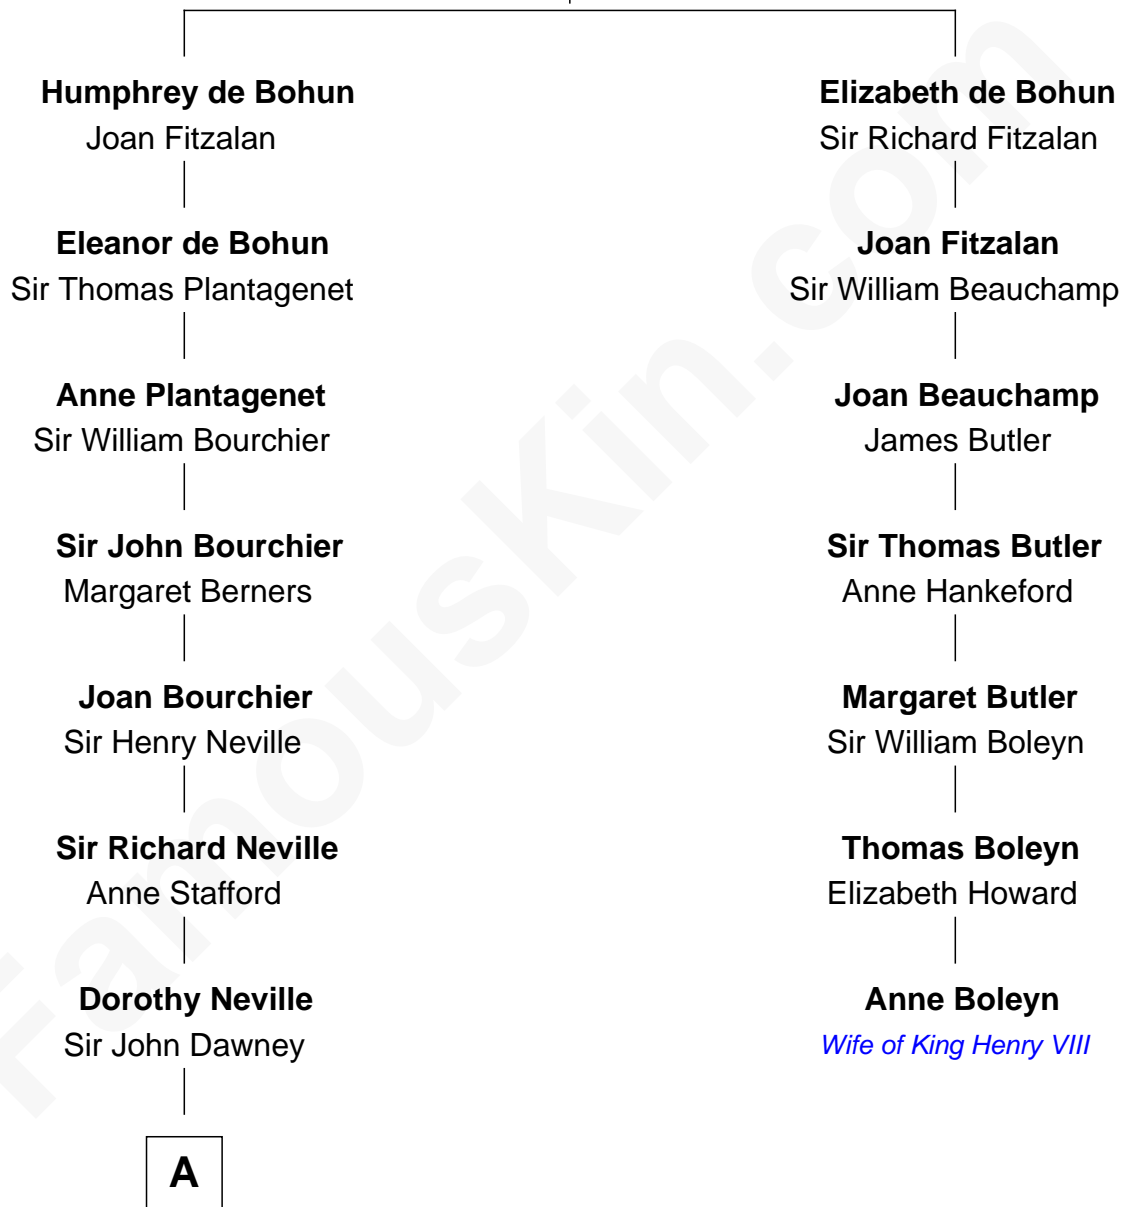

FamousKin.com Relationship Chart of

Jimmy Carter

39th U.S. President

6th cousin 14 times removed of

Anne Boleyn

2nd Wife of King Henry VIII

Sir William de Bohun
Elizabeth de Badlesmere

B

—
James E. Pratt
Sophronia C. Cowan

—
Nina Pratt
William Archibald Carter

—
Earl Carter
Lillian Gordy

—
Jimmy Carter
39th U.S. President

FamousKin.com