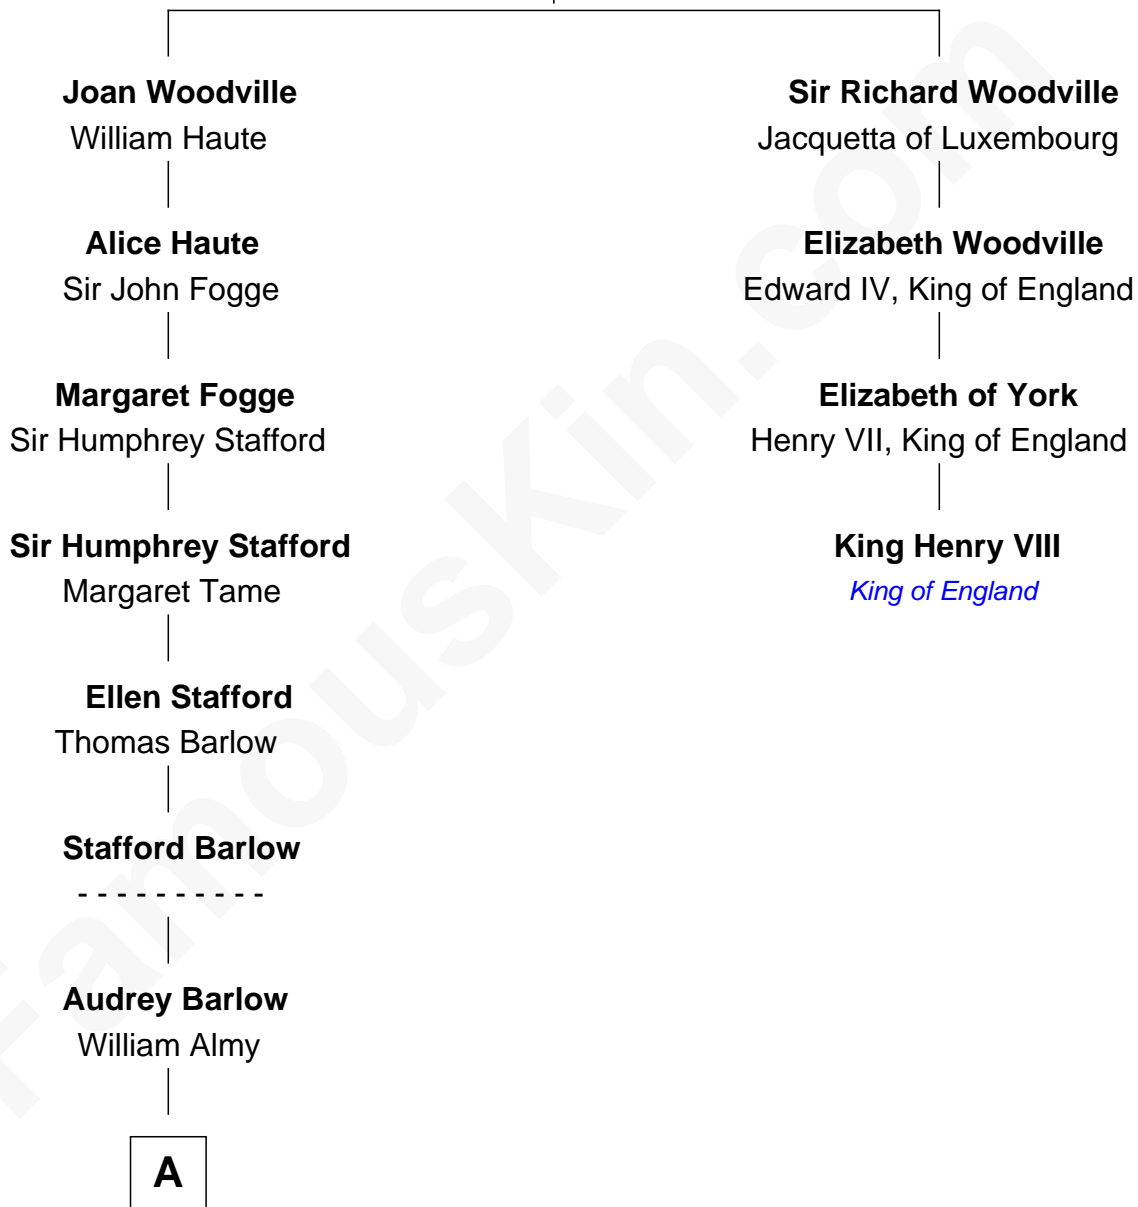

FamousKin.com Relationship Chart of

Jimmy Carter

39th U.S. President

3rd cousin 13 times removed of

King Henry VIII

King of England

Richard Woodville

Joan Bedlisgate

A

—
Christopher Almy

Elizabeth Cornell

—
Elizabeth Almy

Lewis Morris

—
Richard Morris

Mary Porter

—
Job Morris

Mary Ansley

—
Lydia Morris

Abel Ansley

—
Ann Ansley

Wiley Carter

—
Littleberry Walker Carter

Mary Ann Diligent Seals

—
William Archibald Carter