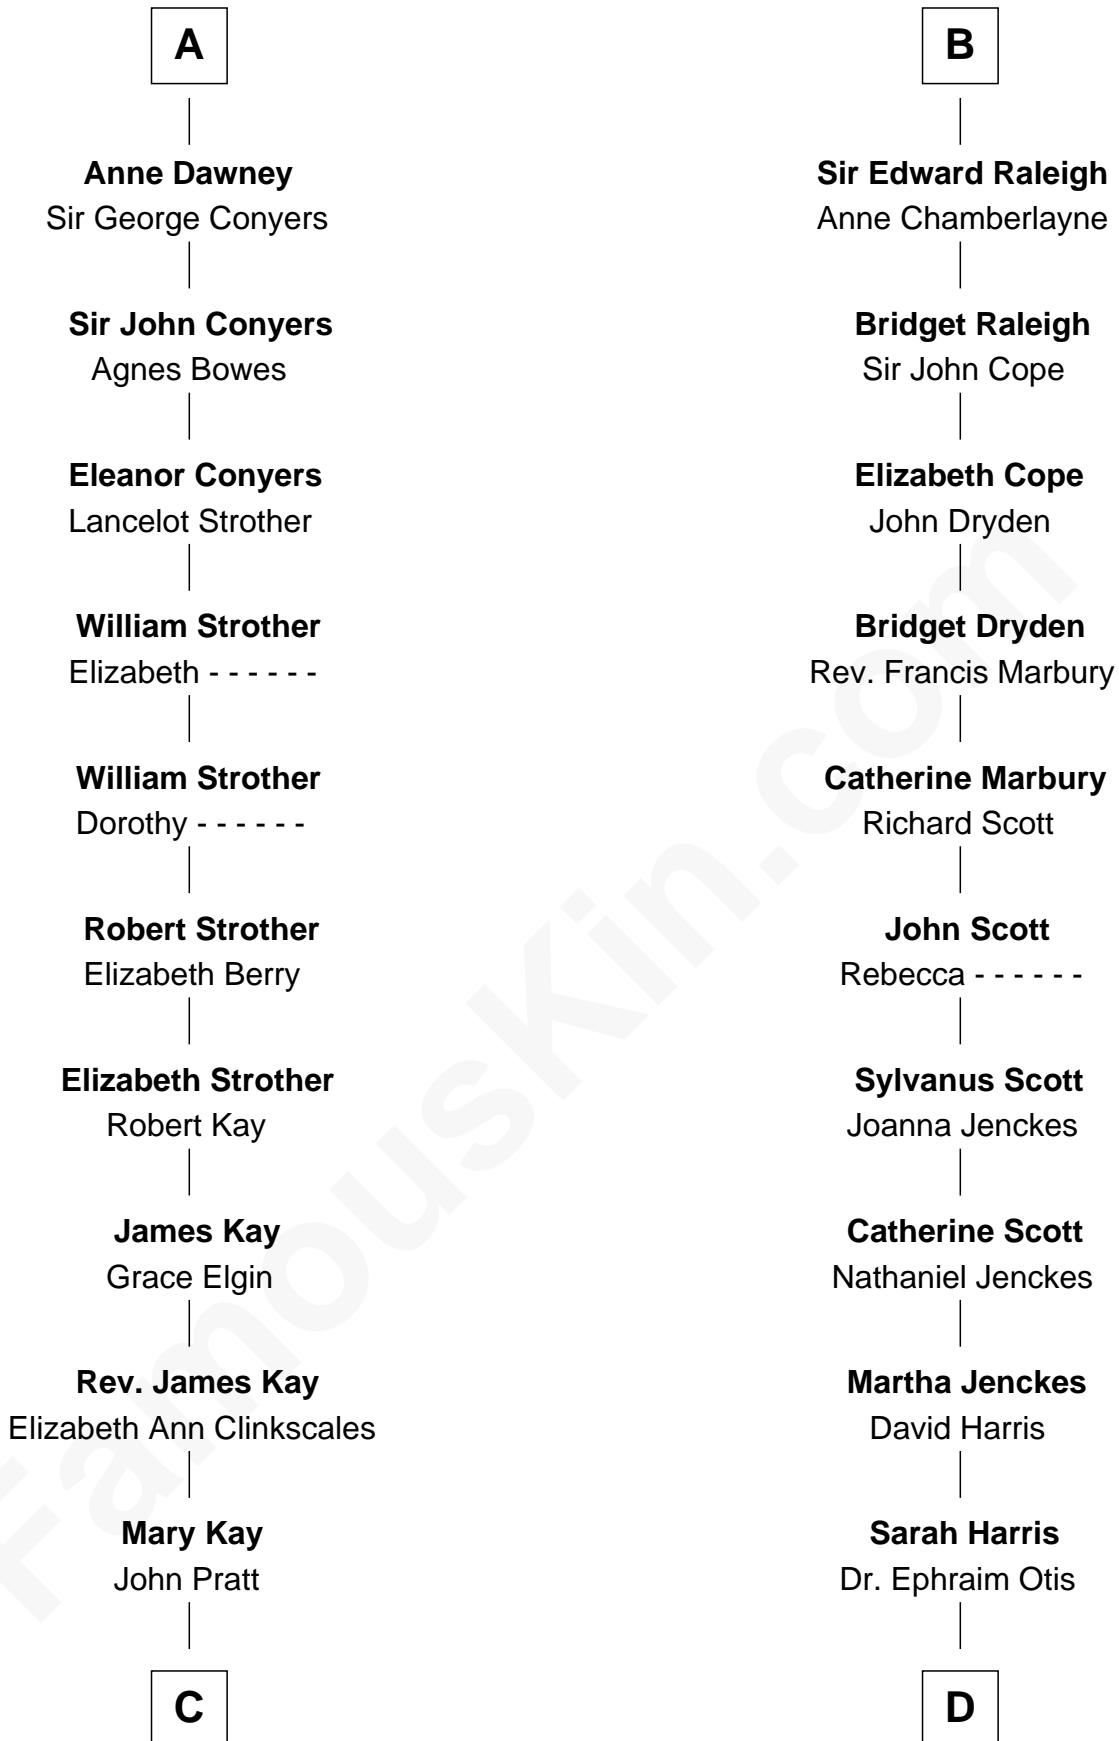

FamousKin.com Relationship Chart of

Jimmy Carter

39th U.S. President

20th cousin 1 time removed of

Willis Carrier

Inventor of Air Conditioning

Sir Hugh I de Audley

Iseult de Mortimer

A

Hugh de Audley
Margaret de Clare

Margaret de Audley
Ralph de Stafford

Elizabeth de Stafford
John de Ferrers

Robert de Ferrers
Margaret Despencer

Phillippa Ferrers
Sir Thomas Greene

Elizabeth Greene
William Raleigh

Sir Edward Raleigh
Margaret Verney

B

C

James E. Pratt
Sophronia C. Cowan

Nina Pratt
William Archibald Carter

Earl Carter
Lillian Gordy

Jimmy Carter
39th U.S. President

D