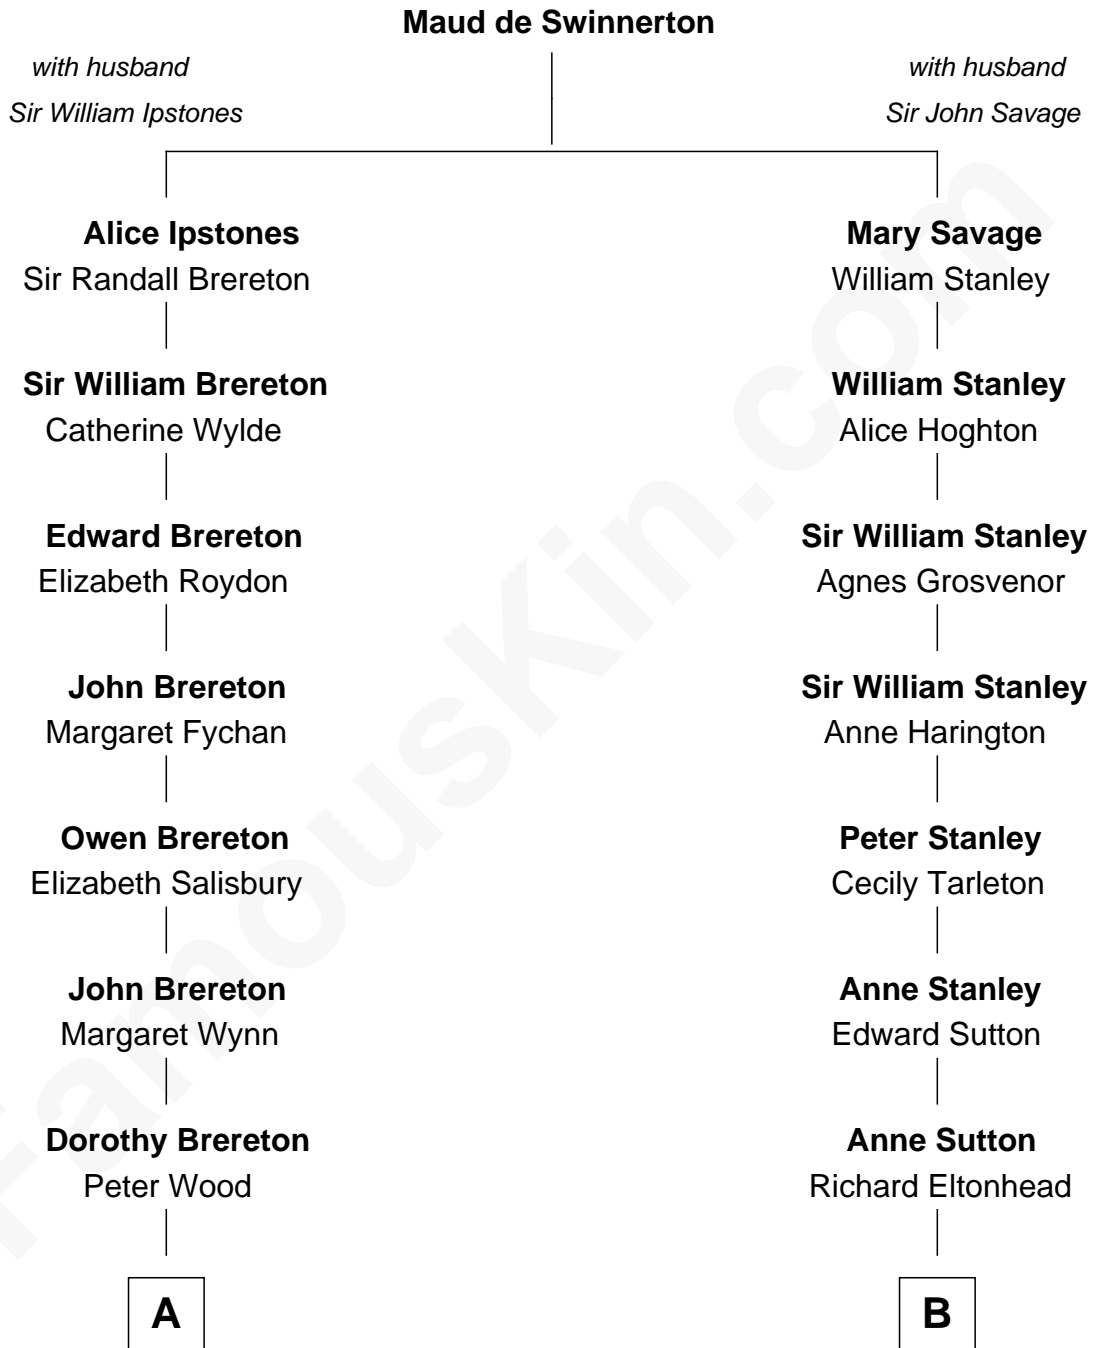

FamousKin.com Relationship Chart of

Jimmy Carter

39th U.S. President

10th cousin 8 times removed of

Francis Lightfoot Lee

Signer of the Declaration of Independence

C

|

Earl Carter
Lillian Gordy

|

Jimmy Carter
39th U.S. President

FamousKin.com