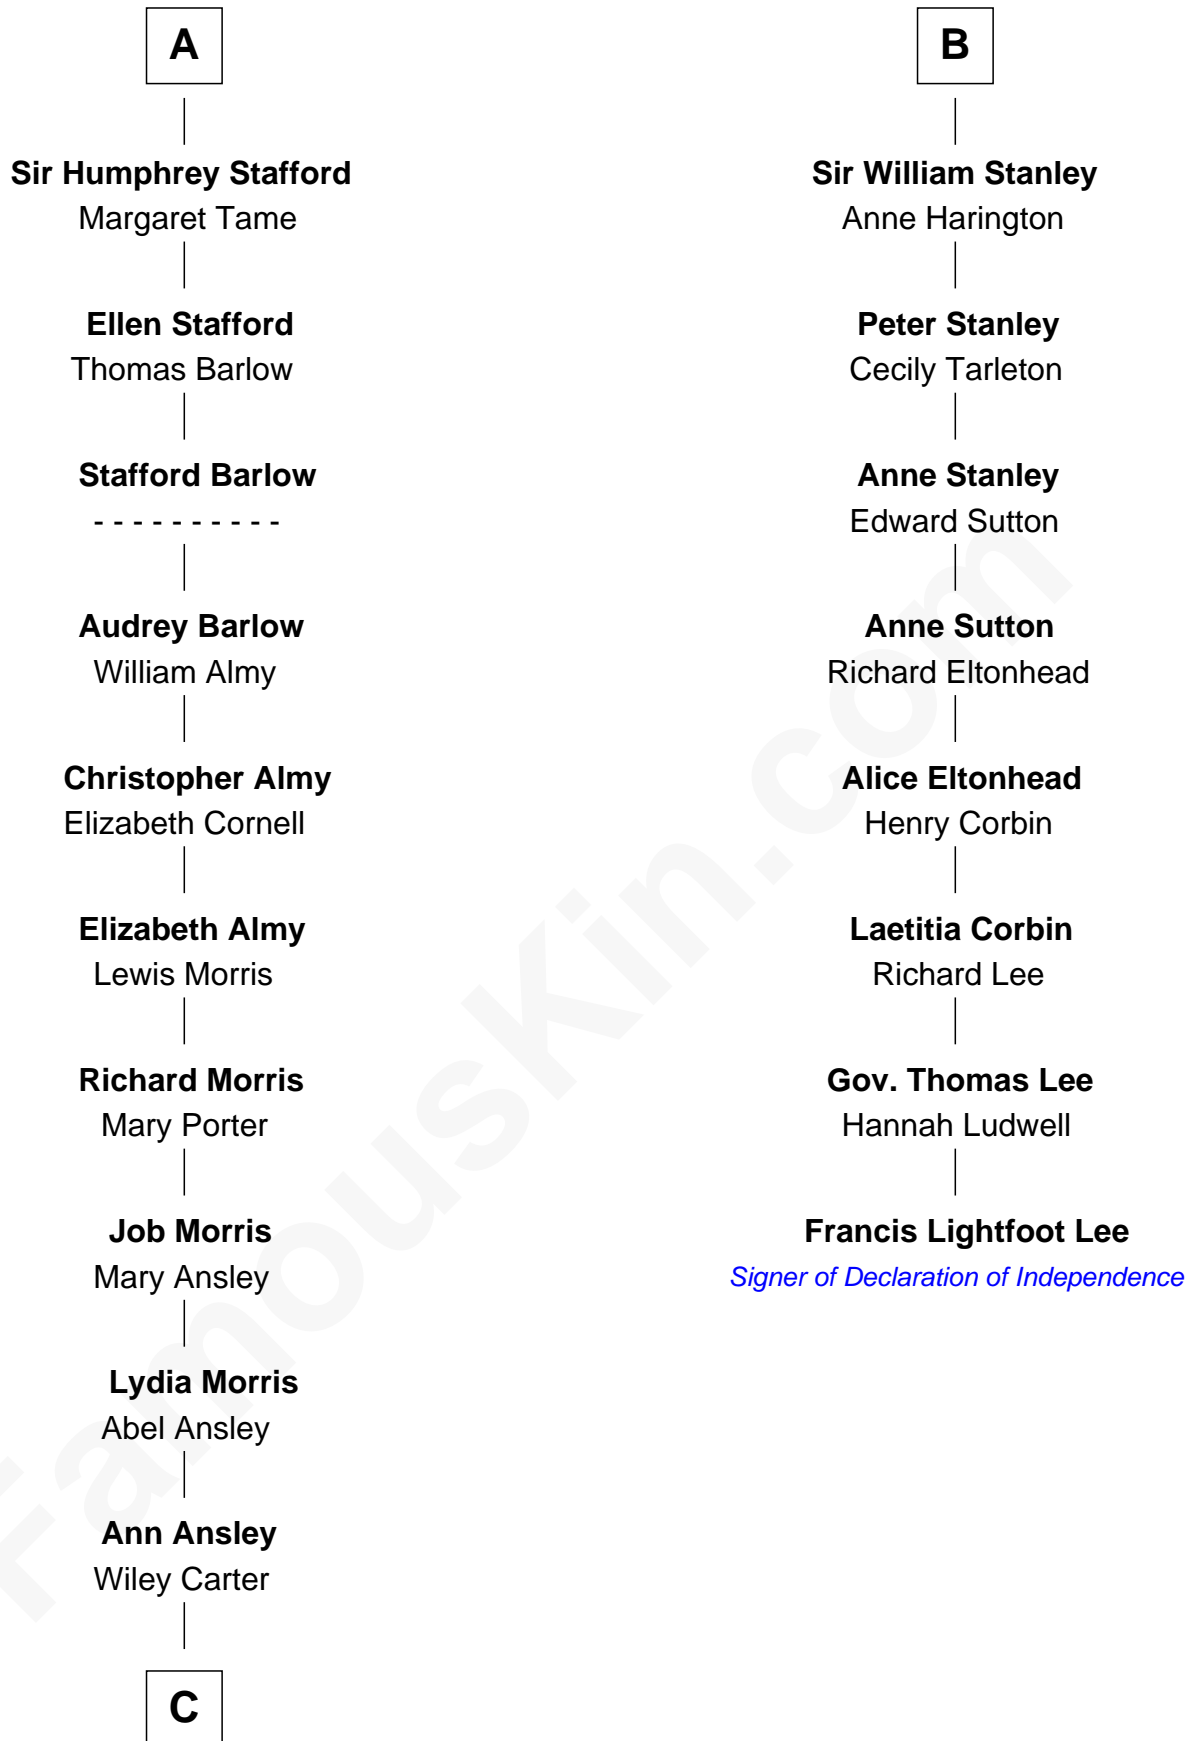

FamousKin.com Relationship Chart of

Jimmy Carter

39th U.S. President

14th cousin 6 times removed of

Francis Lightfoot Lee

Signer of the Declaration of Independence

Sir John de Hastang

Eve - - - - -

William Stanley

William Stanley

Alice Hoghton

Sir William Stanley

Agnes Grosvenor

B

C

—
Littleberry Walker Carter

Mary Ann Diligent Seals

—
William Archibald Carter

Nina Pratt

—
Earl Carter

Lillian Gordy

—
Jimmy Carter

39th U.S. President

FamousKin.com