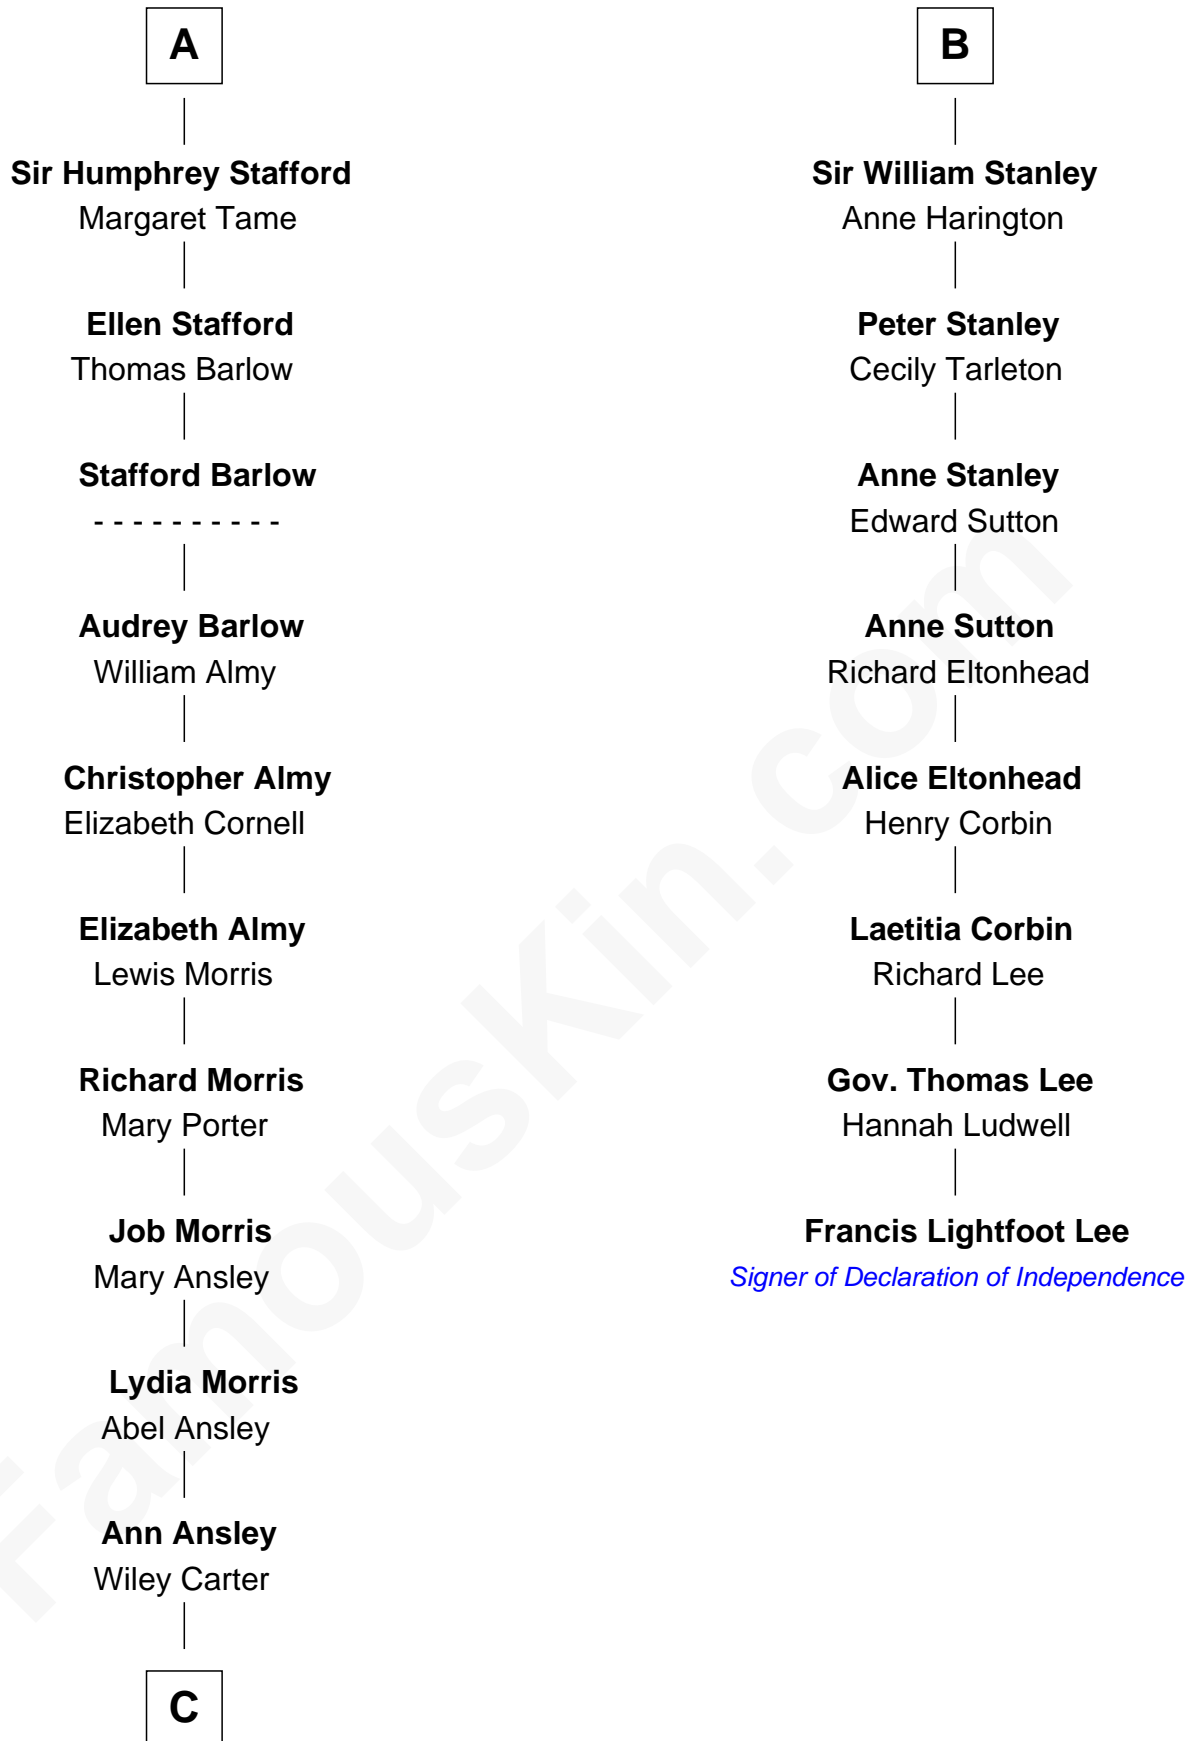

FamousKin.com Relationship Chart of

Jimmy Carter

39th U.S. President

14th cousin 6 times removed of

Francis Lightfoot Lee

Signer of the Declaration of Independence

C

—
Littleberry Walker Carter

Mary Ann Diligent Seals

—
William Archibald Carter

Nina Pratt

—
Earl Carter

Lillian Gordy

—
Jimmy Carter

39th U.S. President

FamousKin.com