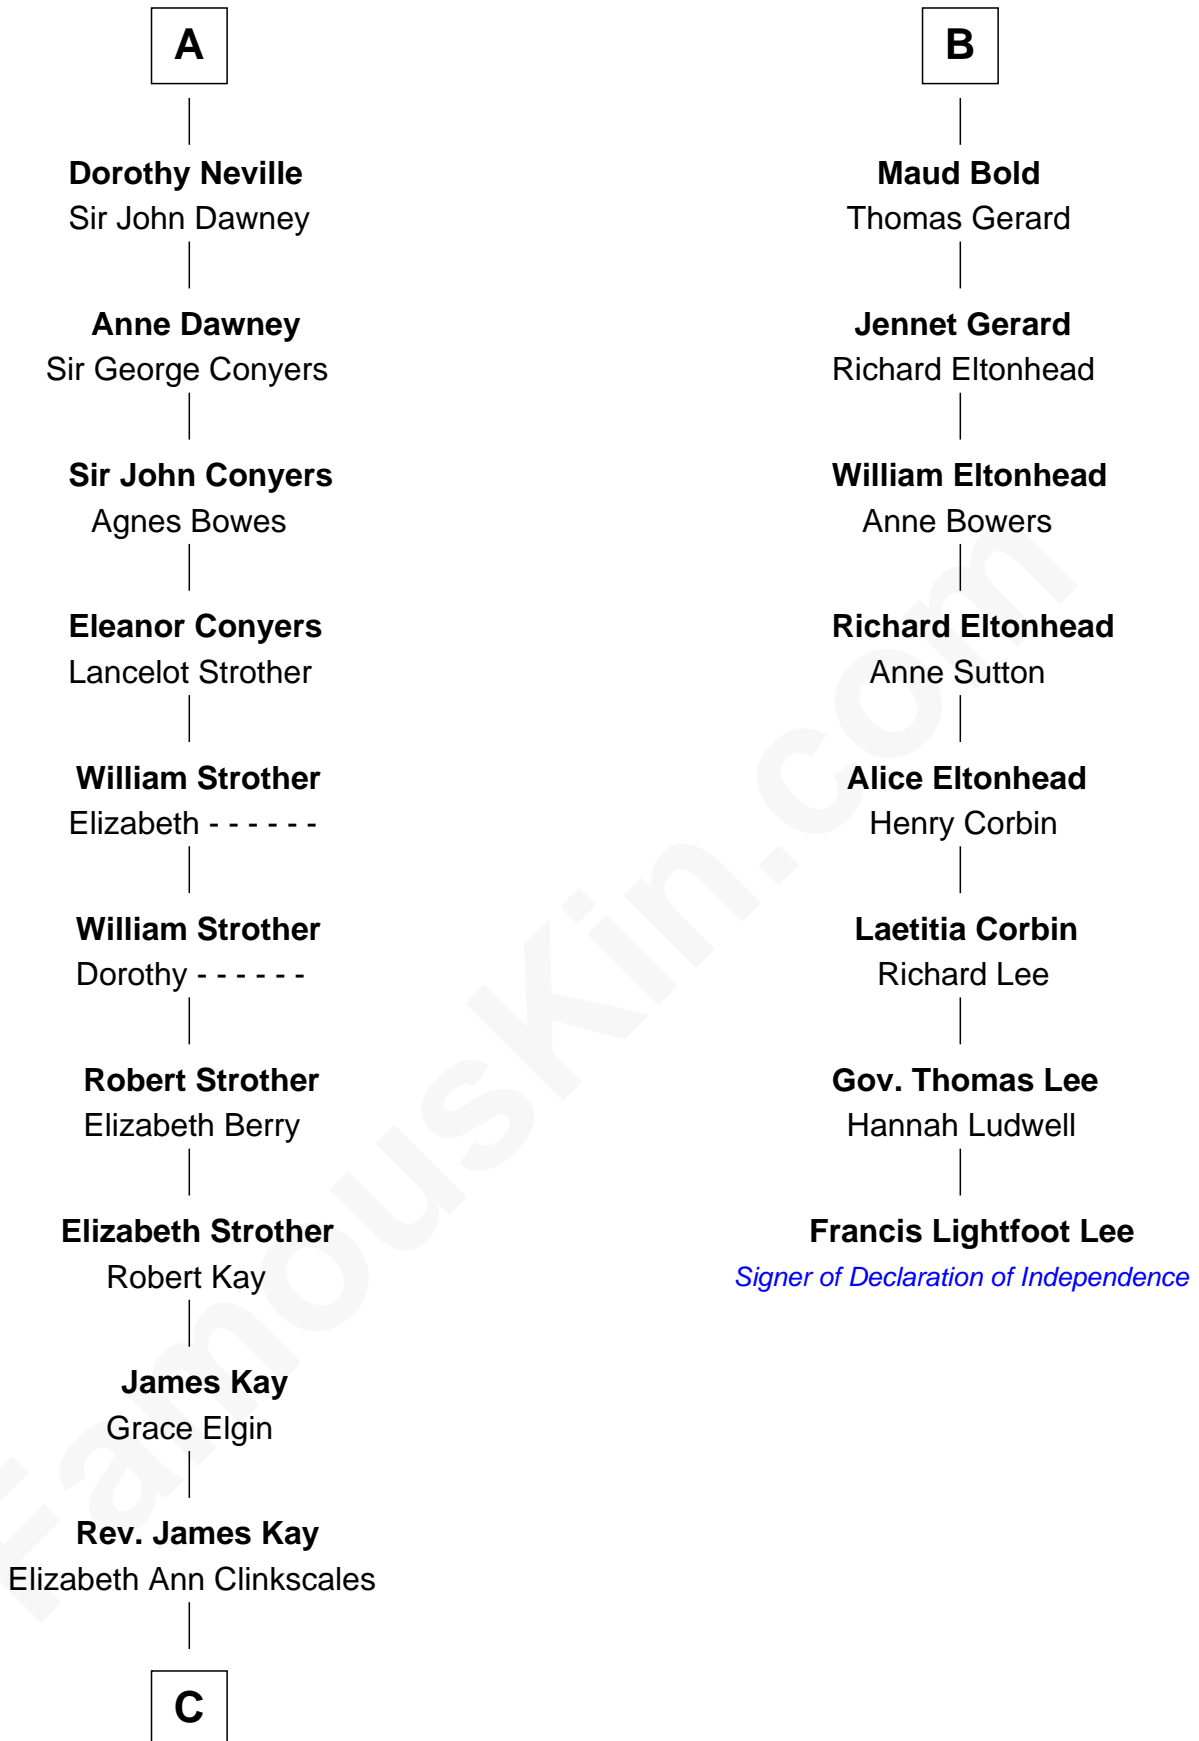

FamousKin.com Relationship Chart of

Jimmy Carter

39th U.S. President

14th cousin 7 times removed of

Francis Lightfoot Lee

Signer of the Declaration of Independence

C

—
Mary Kay
John Pratt

—
James E. Pratt
Sophronia C. Cowan

—
Nina Pratt
William Archibald Carter

—
Earl Carter
Lillian Gordy

—
Jimmy Carter
39th U.S. President

FamousKin.com