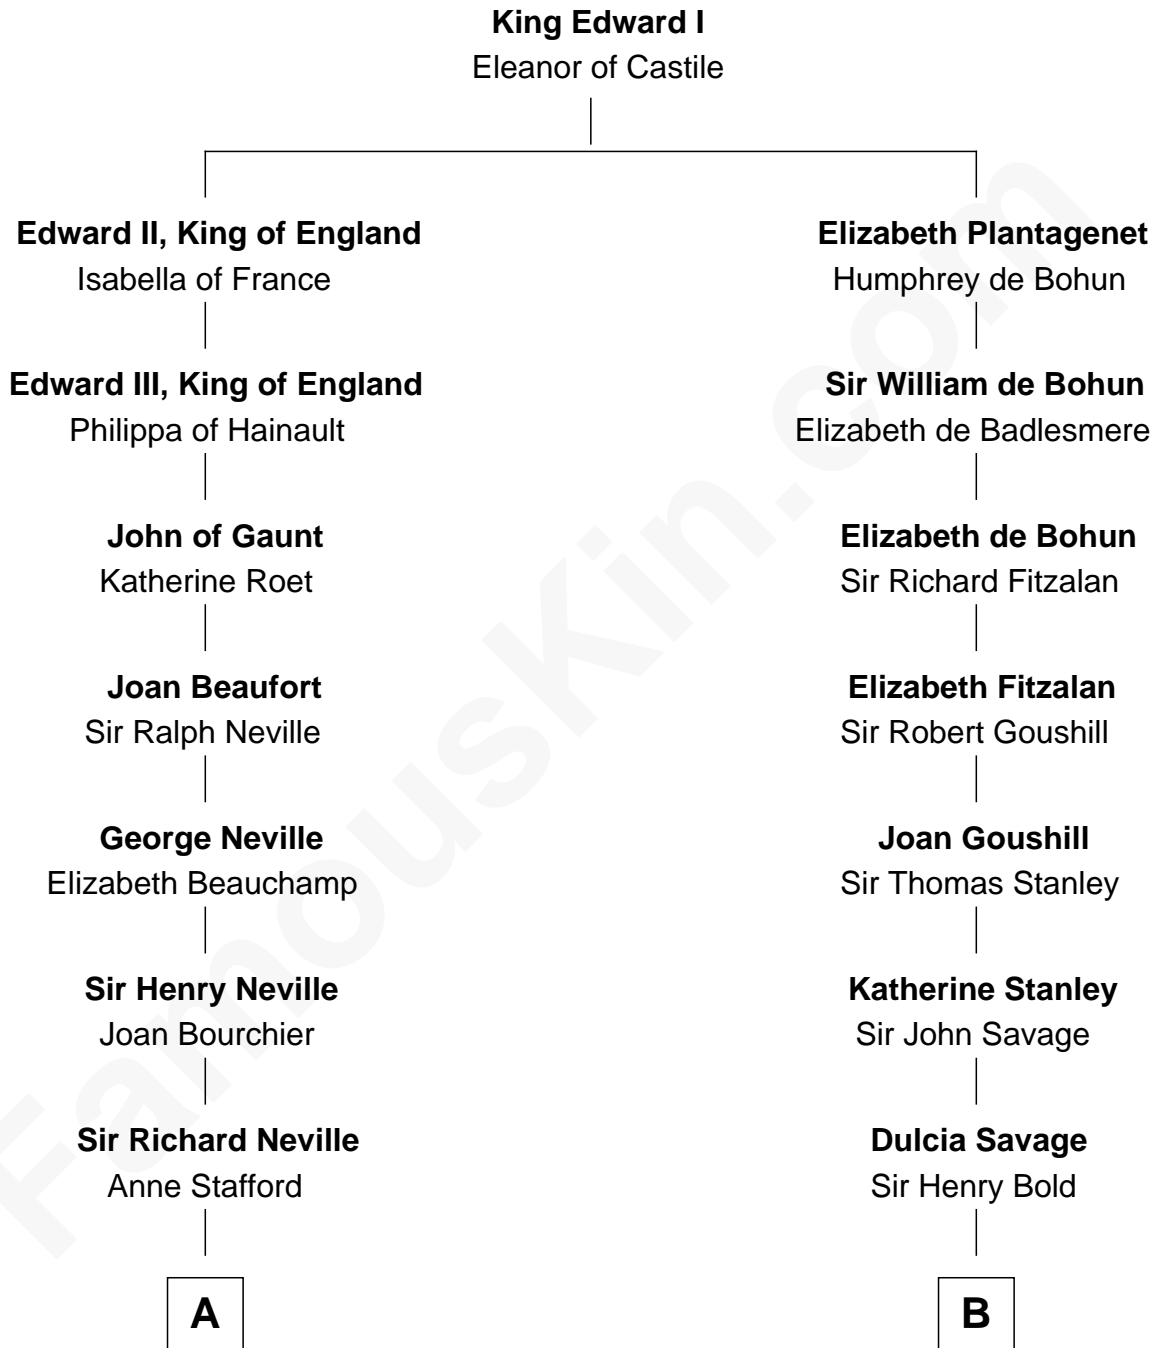

FamousKin.com Relationship Chart of

Jimmy Carter

39th U.S. President

14th cousin 7 times removed of

Francis Lightfoot Lee

Signer of the Declaration of Independence

C

—
Mary Kay
John Pratt

—
James E. Pratt
Sophronia C. Cowan

—
Nina Pratt
William Archibald Carter

—
Earl Carter
Lillian Gordy

—
Jimmy Carter
39th U.S. President

FamousKin.com