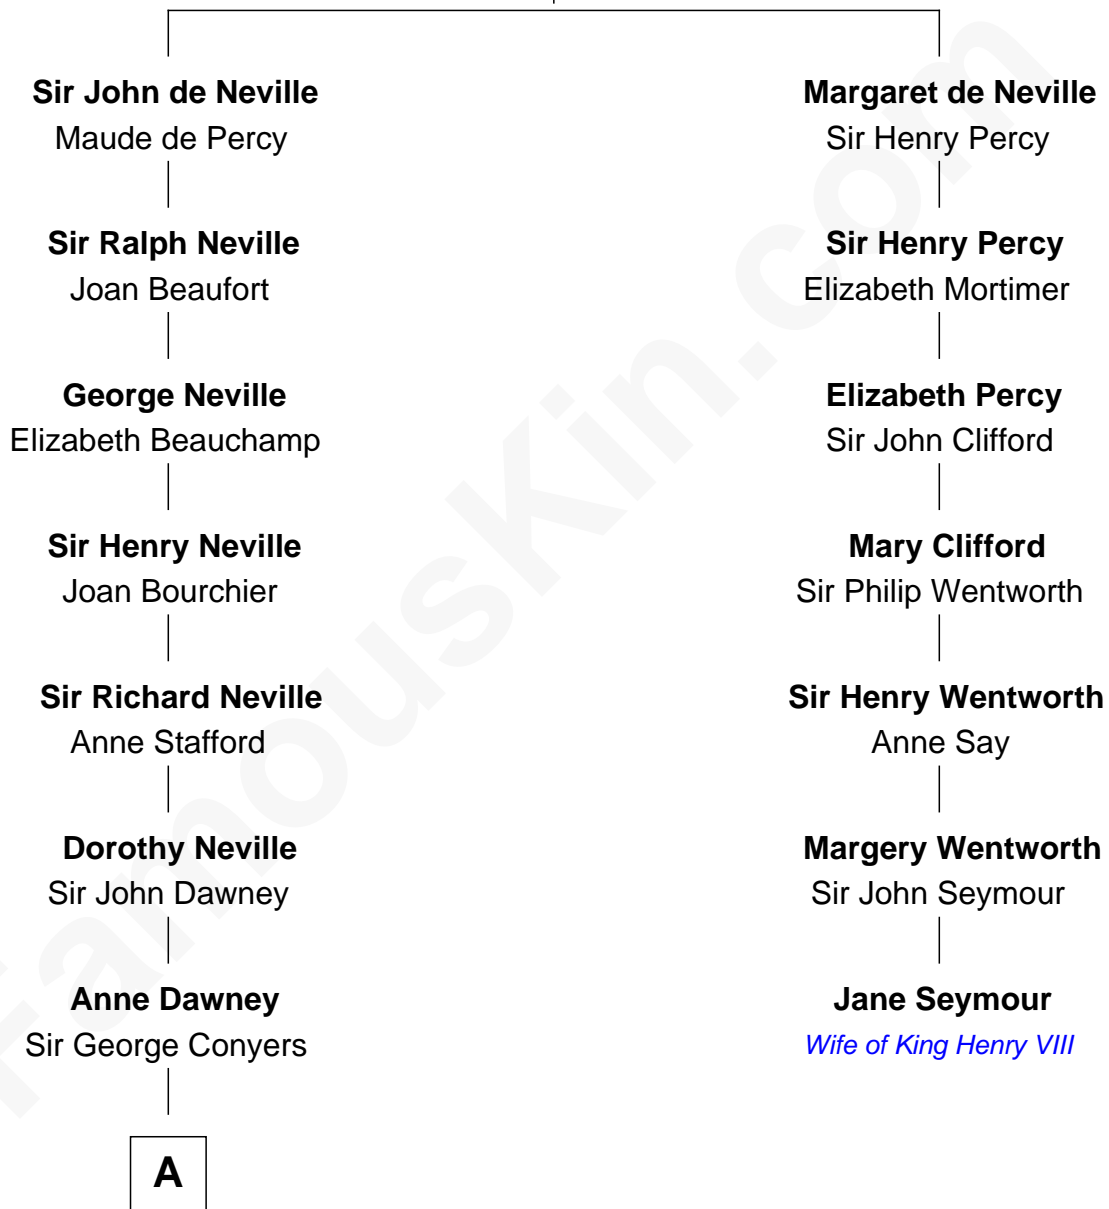

FamousKin.com Relationship Chart of

Jimmy Carter

39th U.S. President

6th cousin 13 times removed of

Jane Seymour

3rd Wife of King Henry VIII

Sir Ralph de Neville

Alice de Audley

B

—
Nina Pratt

William Archibald Carter

—
Earl Carter

Lillian Gordy

—
Jimmy Carter

39th U.S. President

FamousKin.com