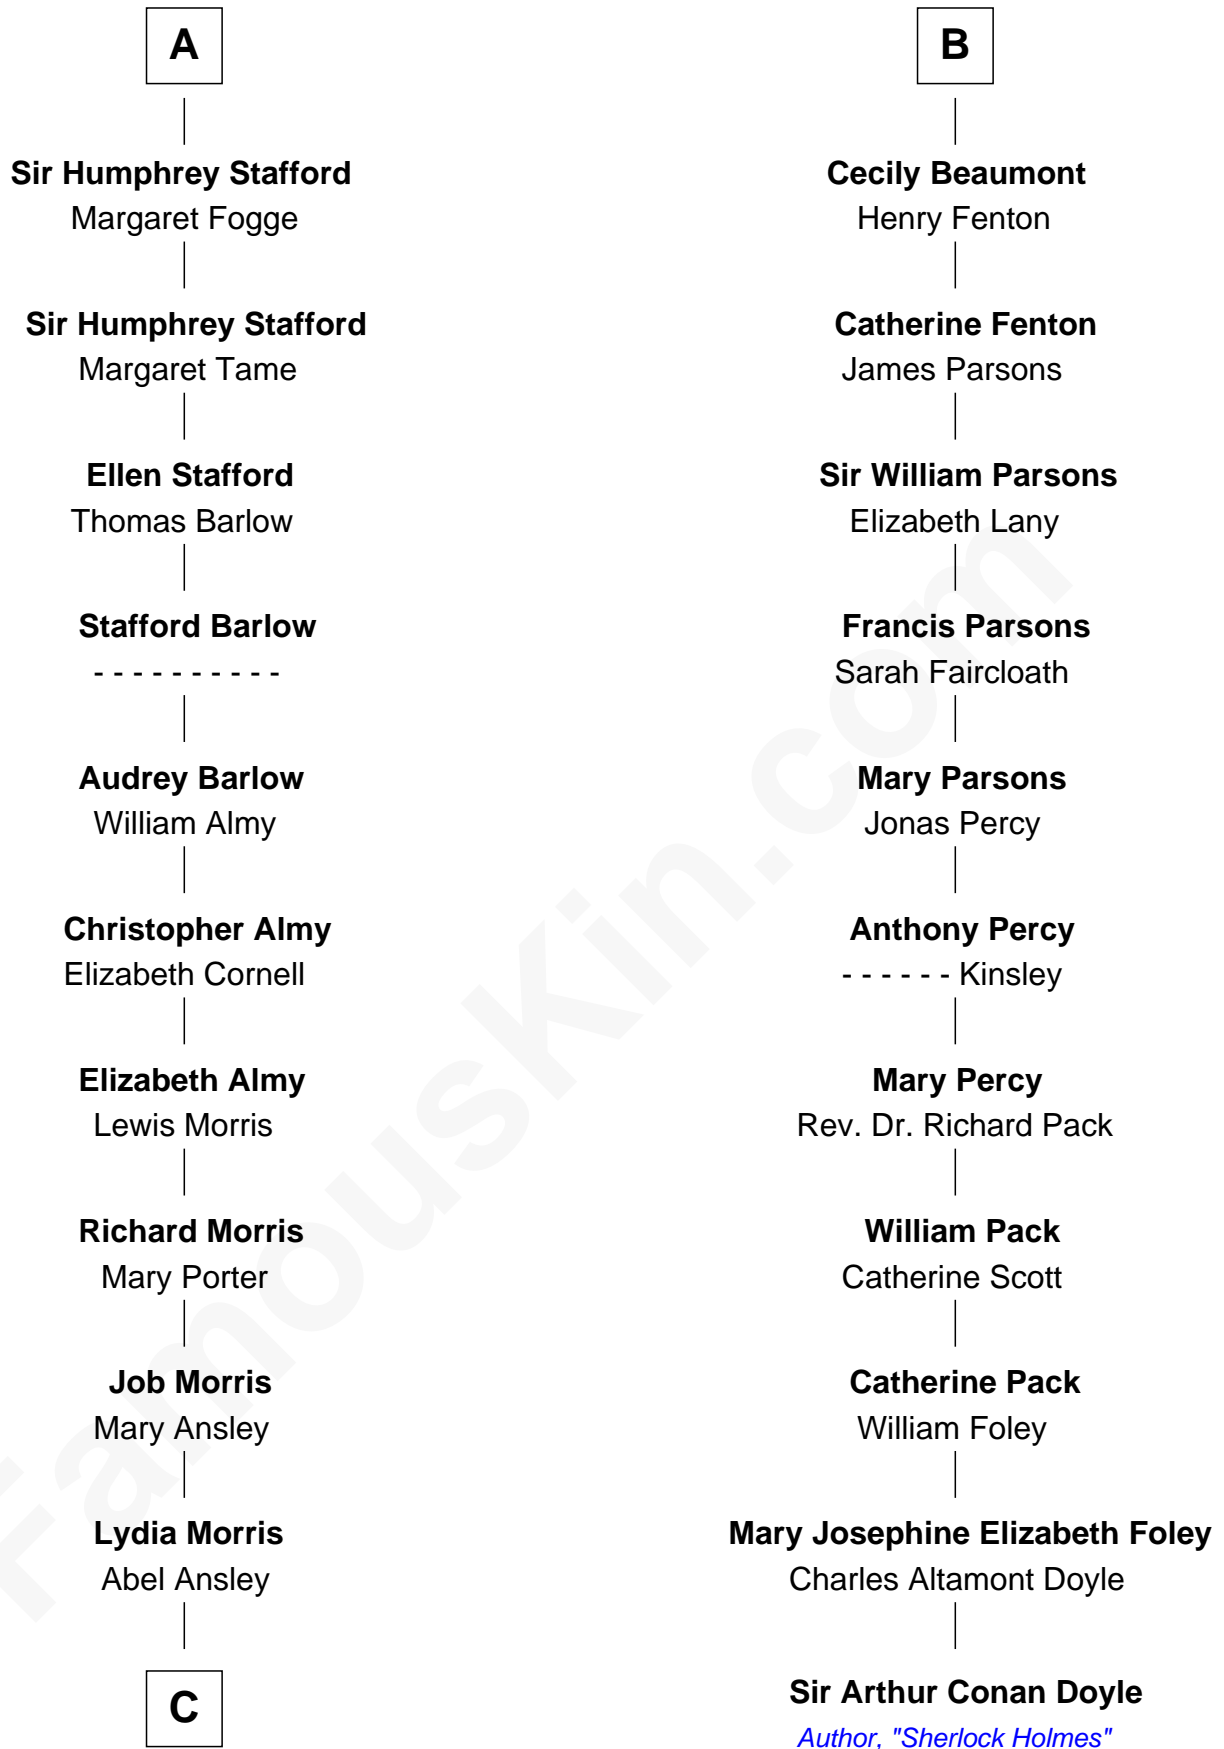

# FamousKin.com Relationship Chart of

**Jimmy Carter**

*39th U.S. President*

17th cousin 4 times removed of

**Sir Arthur Conan Doyle**

*Author, "Sherlock Holmes"*

**John de Botetourte**

Maud FitzThomas

**C**

—  
**Ann Ansley**  
Wiley Carter

—  
**Littleberry Walker Carter**  
Mary Ann Diligent Seals

—  
**William Archibald Carter**  
Nina Pratt

—  
**Earl Carter**  
Lillian Gordy

—  
**Jimmy Carter**  
*39th U.S. President*