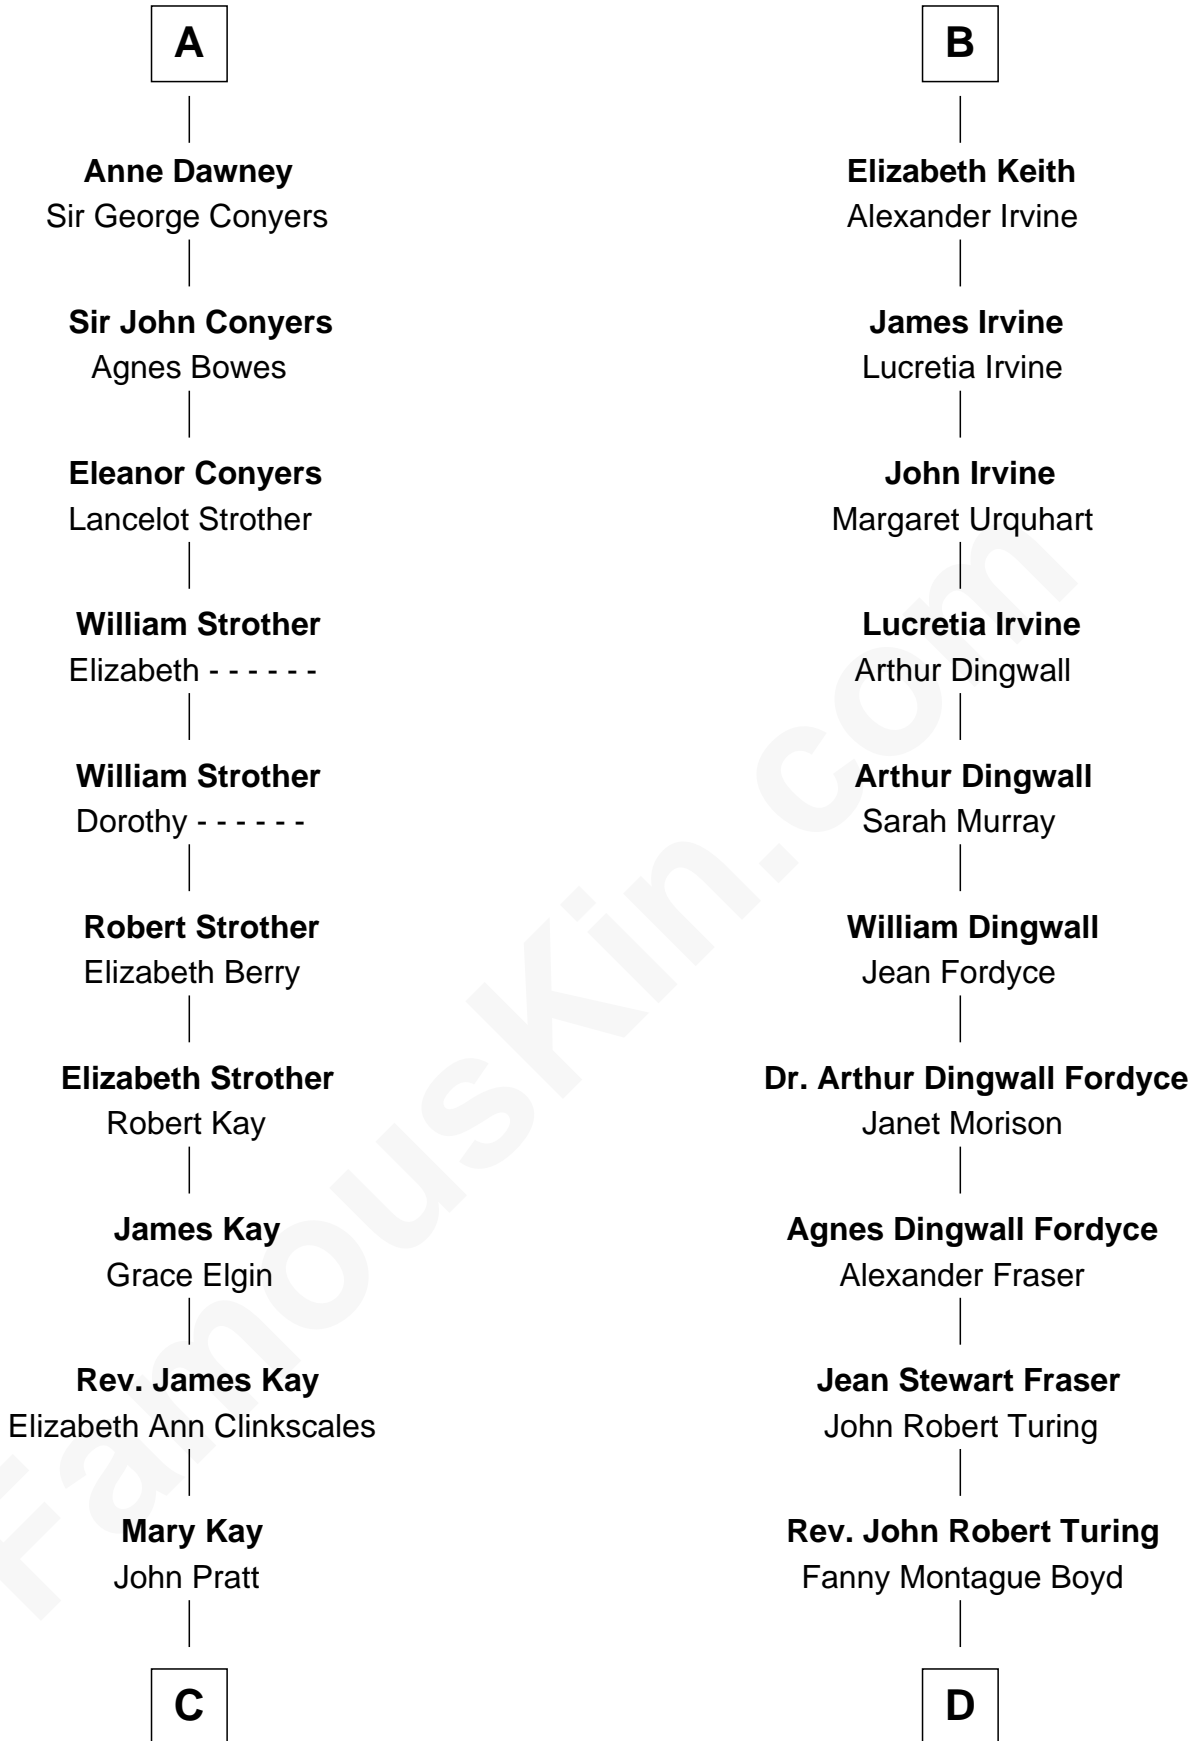

FamousKin.com Relationship Chart of

Jimmy Carter

39th U.S. President

18th cousin 2 times removed of

Alan Turing

WWII Codebreaker of Nazi Enigma Machine

Richard Fitzalan
Eleanor Plantagenet

Joan Fitzalan
Humphrey de Bohun

Eleanor de Bohun
Sir Thomas Plantagenet

Anne Plantagenet
Sir William Bouchier

Sir John Bouchier
Margaret Berners

Joan Bouchier
Sir Henry Neville

Sir Richard Neville
Anne Stafford

Dorothy Neville
Sir John Dawney

A

Alice Fitzalan
Sir Thomas de Holand

Margaret de Holand
Sir John Beaufort

Joan Beaufort
James I, King of Scotland

Annabella Stewart
Sir George Gordon

Elizabeth Gordon
William Keith

Robert Keith
Elizabeth Douglas

William Keith
Margaret Keith

B

C

James E. Pratt
Sophronia C. Cowan

Nina Pratt
William Archibald Carter

Earl Carter
Lillian Gordy

Jimmy Carter
39th U.S. President

D