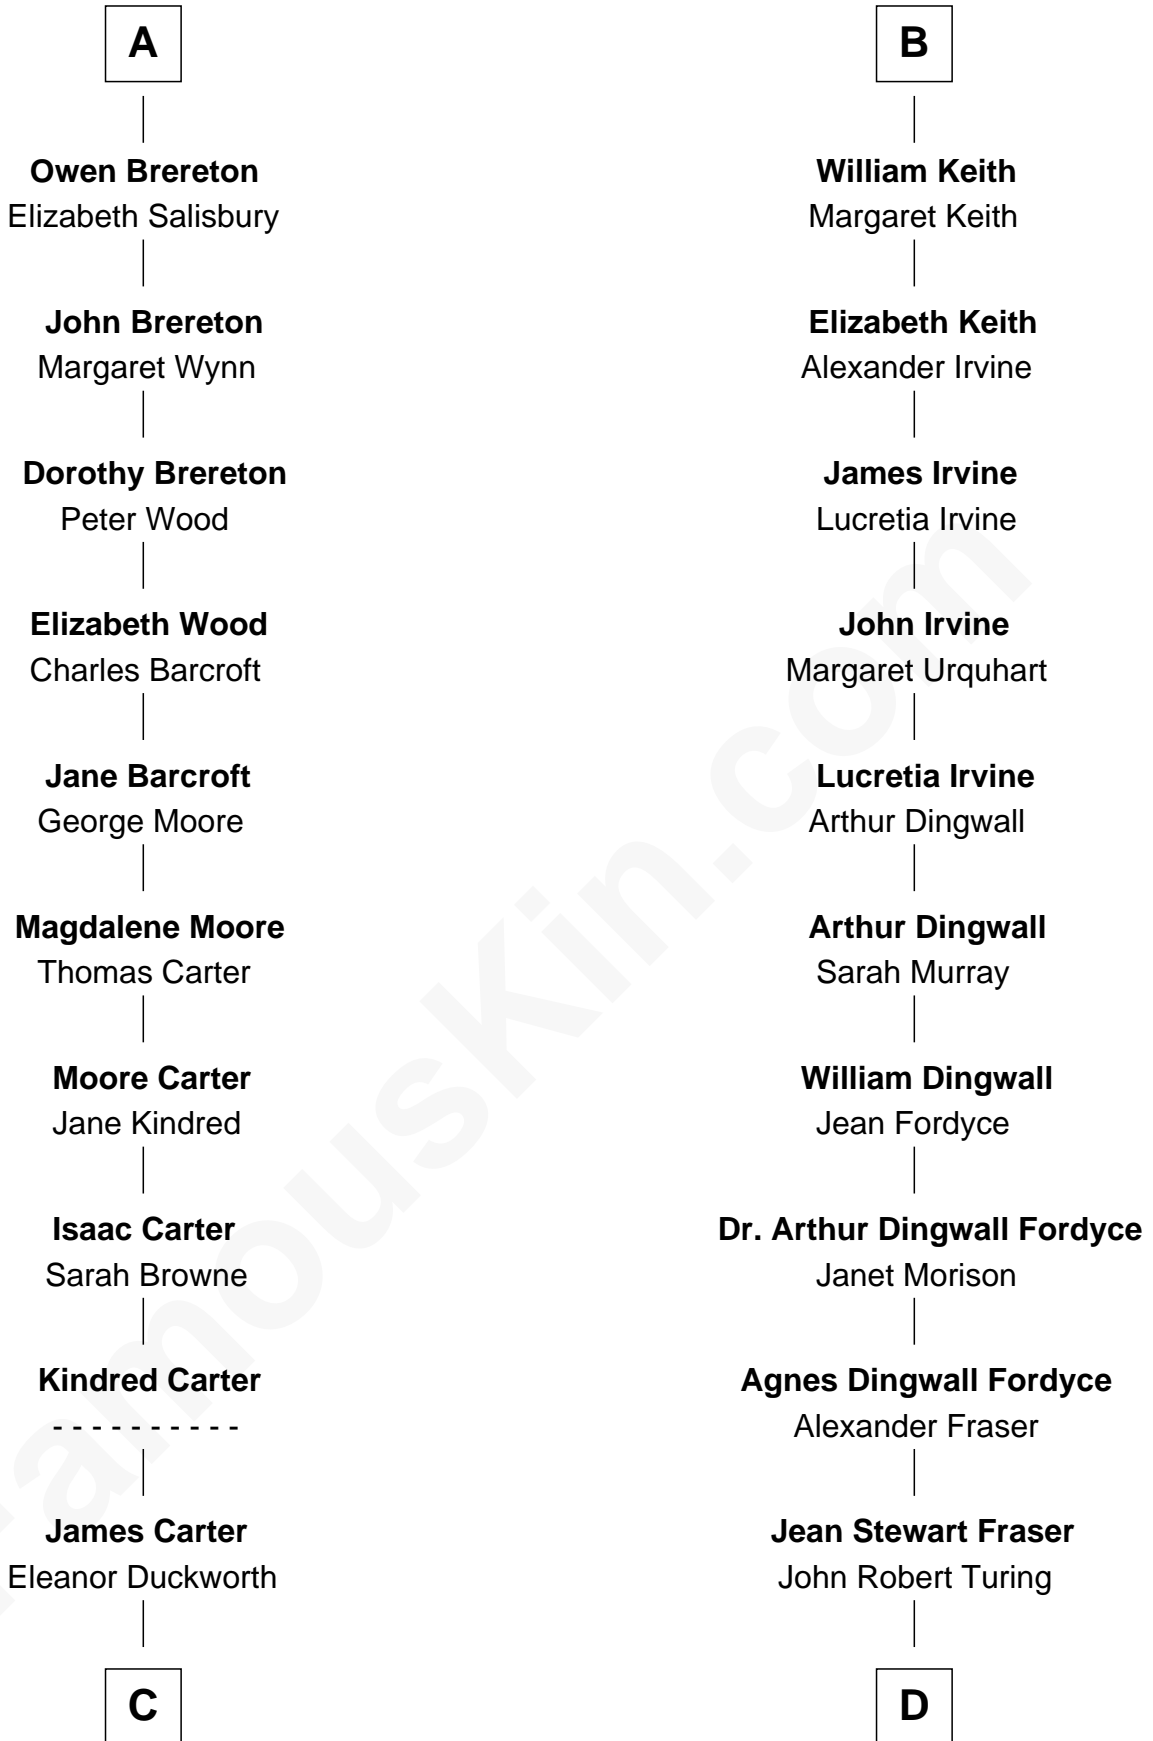

# FamousKin.com Relationship Chart of

**Jimmy Carter**

39th U.S. President

19th cousin 2 times removed of

**Alan Turing**

WWII Codebreaker of Nazi Enigma Machine

**Sir Robert de Holland**

Maude la Zouche

**C**

**Wiley Carter**  
Ann Ansley

**Littleberry Walker Carter**  
Mary Ann Diligent Seals

**William Archibald Carter**  
Nina Pratt

**Earl Carter**  
Lillian Gordy

**Jimmy Carter**  
*39th U.S. President*

**D**

**Rev. John Robert Turing**  
Fanny Montague Boyd

**Julius Matheson Turing**  
Ethel Sara Stoney

**Alan Turing**  
*WWII Codebreaker of Nazi Enigma Machine*

FamousKin.com