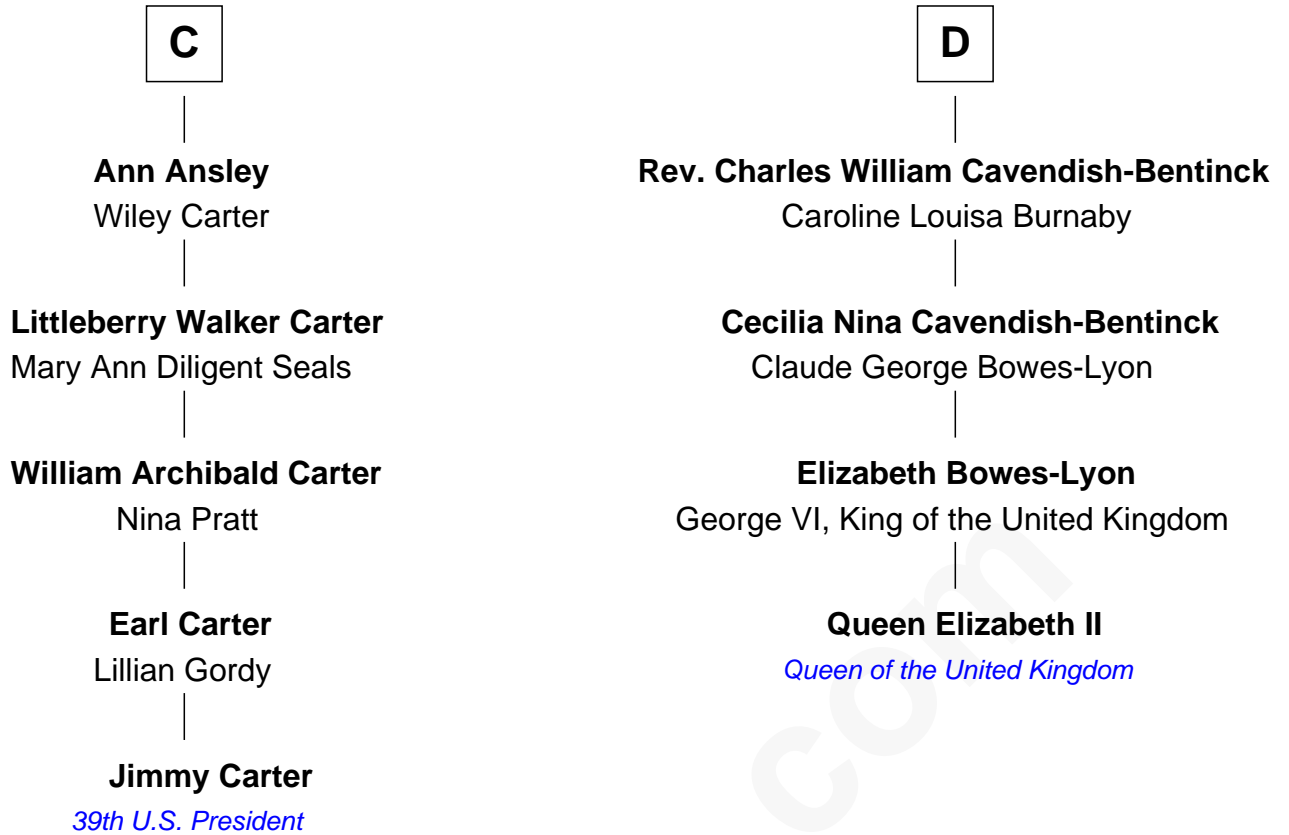

FamousKin.com Relationship Chart of

Jimmy Carter

39th U.S. President

20th cousin 1 time removed of

Queen Elizabeth II

Queen of the United Kingdom

John de Botetourte

Maud FitzThomas

Ada de Botetourte
Sir John de St. Philibert

Maud de St. Philibert
Sir Warin Trussell

Maud Trussell
Sir John de Hastang

Maud de Hastang
Ralph Stafford

Sir Humphrey Stafford
Elizabeth Burdet

Sir Humphrey Stafford
Eleanor Aylesbury

Humphrey Stafford
Katherine Fray

A

Elizabeth de Botetourte

William de Latimer

Elizabeth le Latimer
Sir John Camoys

Sir Thomas Camoys
Elizabeth de Louches

Alice Camoys
Sir Leonard Hastings

Sir William Hastings
Katherine Neville

Sir Edward Hastings
Mary Hungerford

Sir George Hastings
Anne Stafford

B

Elizabeth II photo by [Eric Draper](#)