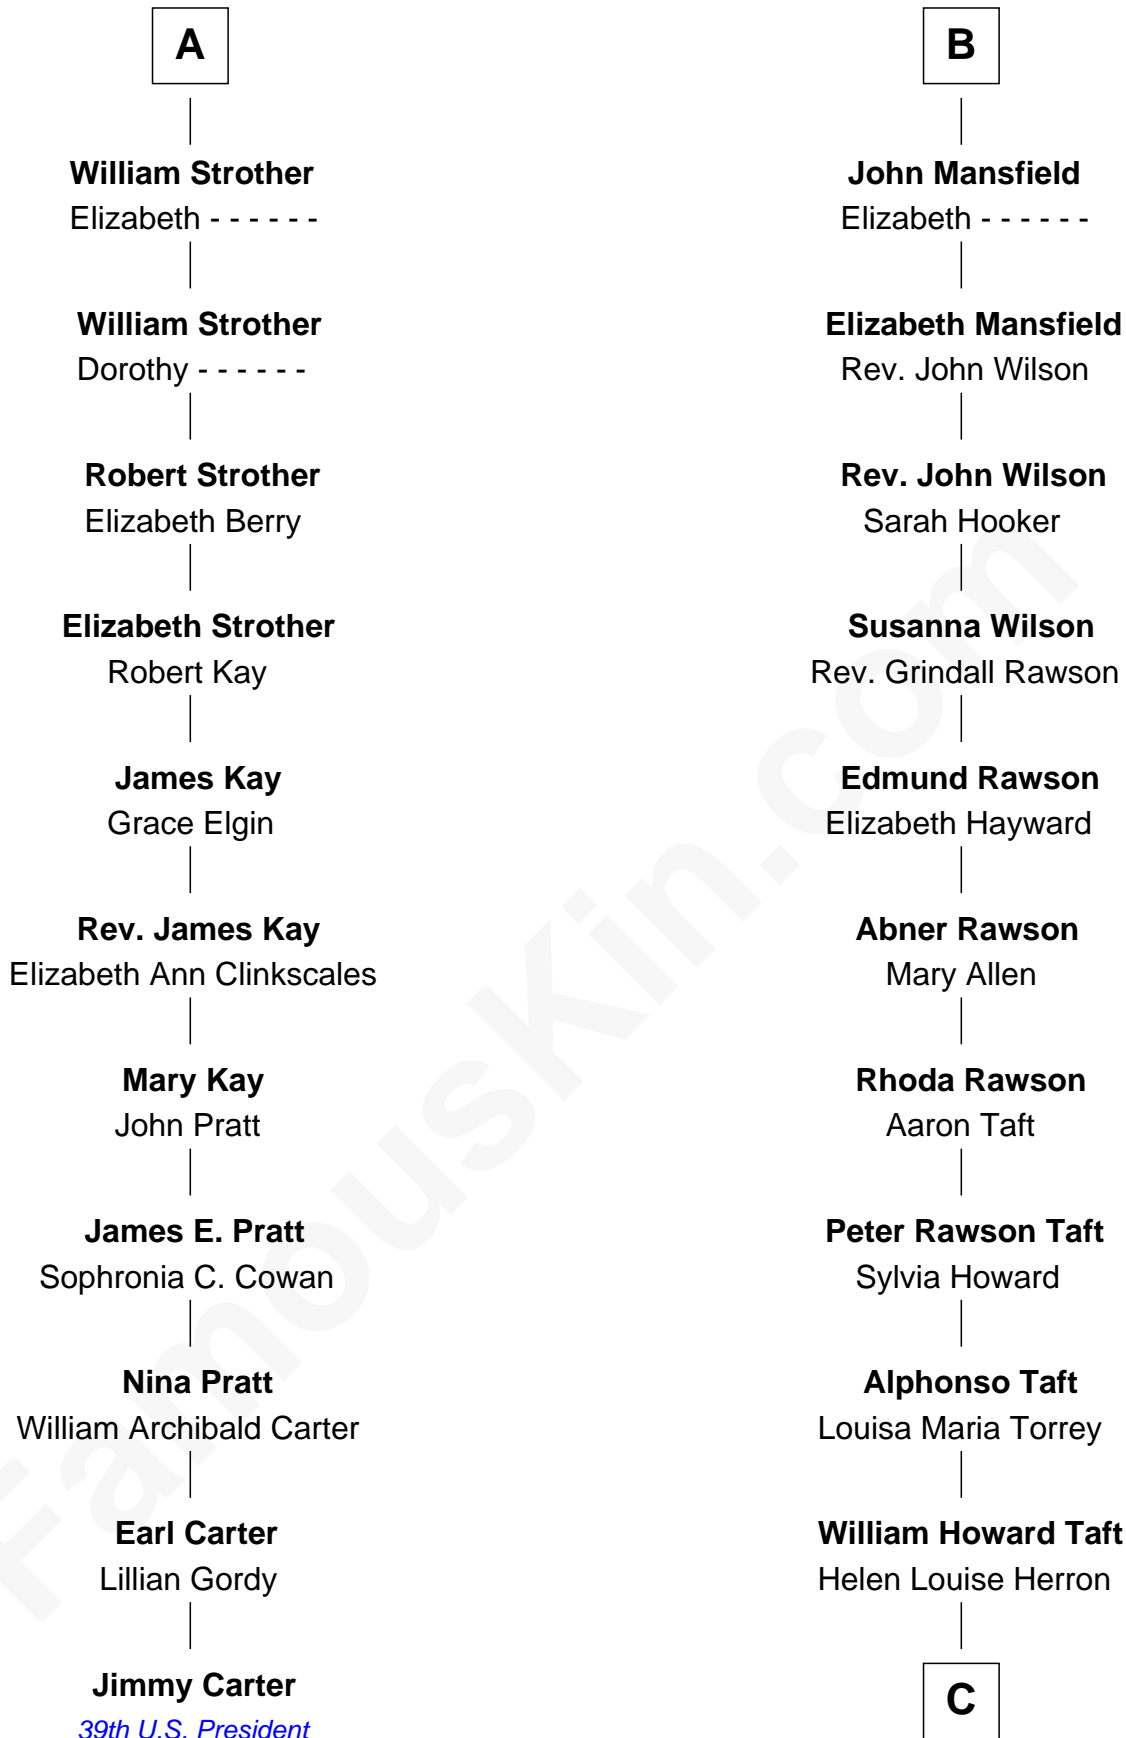

FamousKin.com Relationship Chart of

Jimmy Carter

39th U.S. President

17th cousin 2 times removed of

Bob Taft

67th Governor of Ohio

C

Robert Alphonso Taft
Martha Wheaton Bowers

Robert Alphonso Taft
Blanca Duncan Noël

Bob Taft
67th Governor of Ohio

FamousKin.com