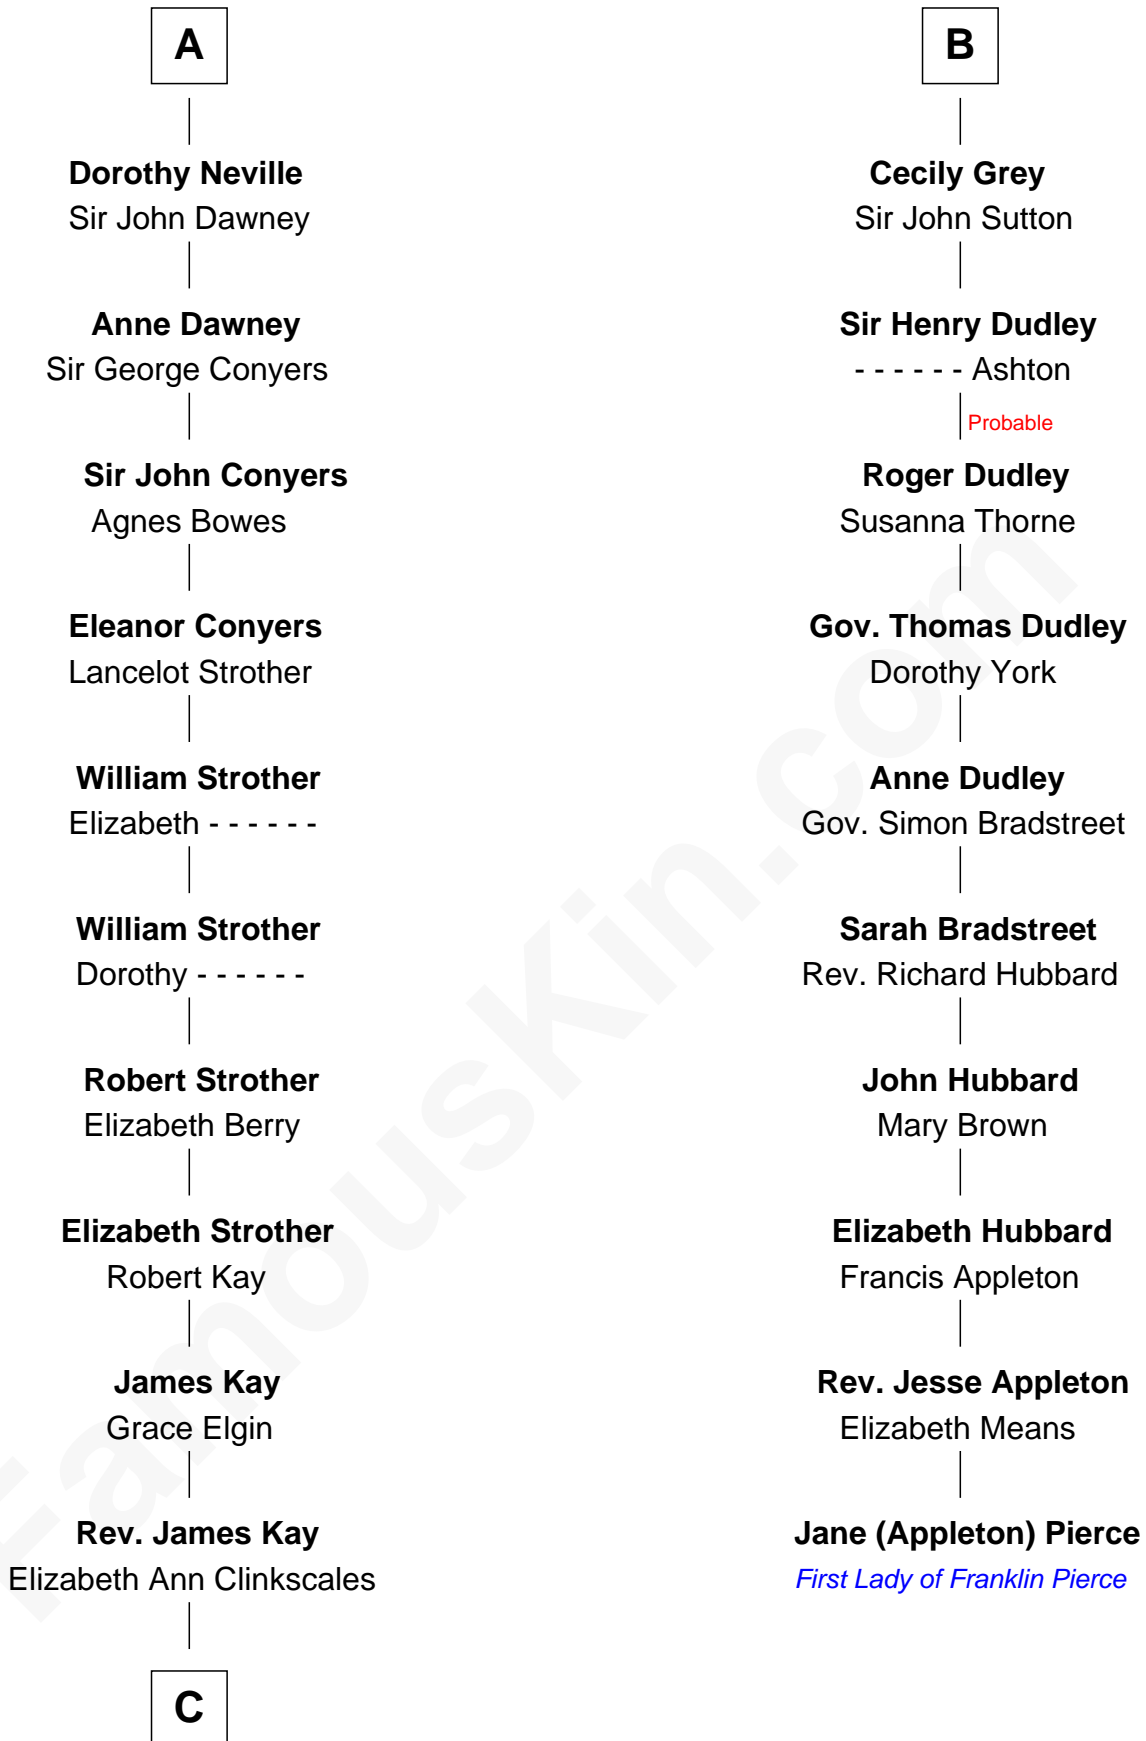

# FamousKin.com Relationship Chart of

**Jimmy Carter**

*39th U.S. President*

16th cousin 5 times removed of

**Jane (Appleton) Pierce**

*First Lady of President Franklin Pierce*

**Bartholomew de Badlesmere**

**Margery de Badlesmere**

Sir William de Ros

**Thomas de Ros**

Beatrice de Stafford

**Margaret de Ros**

Sir Reynold Grey

**Margaret Grey**

Sir William Bonville

**William Bonville**

Elizabeth Harington

**William Bonville**

Katherine Neville

**Cecily Bonville**

Thomas Grey

**B**

**C**

—  
**Mary Kay**  
John Pratt

—  
**James E. Pratt**  
Sophronia C. Cowan

—  
**Nina Pratt**  
William Archibald Carter

—  
**Earl Carter**  
Lillian Gordy

—  
**Jimmy Carter**  
*39th U.S. President*

FamousKin.com