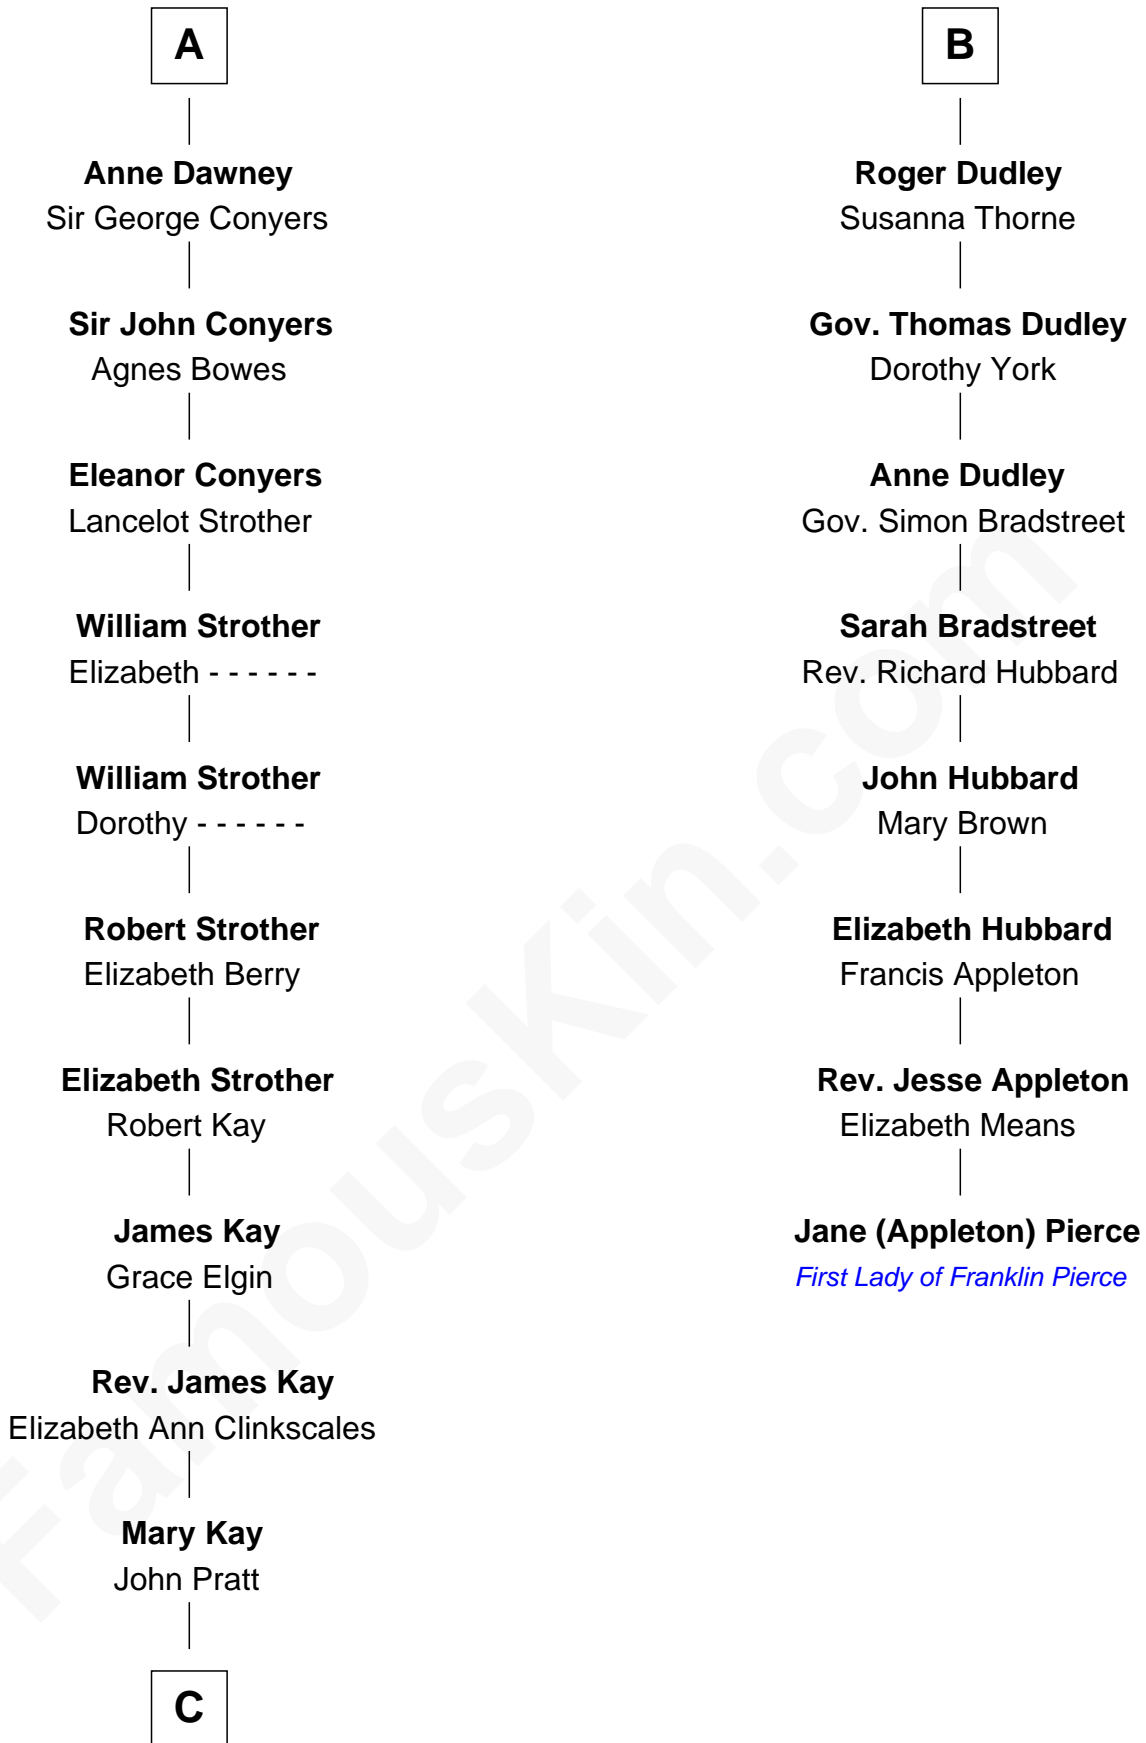

FamousKin.com Relationship Chart of

Jimmy Carter

39th U.S. President

14th cousin 6 times removed of

Jane (Appleton) Pierce

First Lady of President Franklin Pierce

Richard Fitzalan
Eleanor Plantagenet

Joan Fitzalan
Humphrey de Bohun

Eleanor de Bohun
Sir Thomas Plantagenet

Anne Plantagenet
Sir William Bouchier

Sir John Bouchier
Margaret Berners

Joan Bouchier
Sir Henry Neville

Sir Richard Neville
Anne Stafford

Dorothy Neville
Sir John Dawney

A

Alice Fitzalan
Sir Thomas de Holand

Eleanor Holand
Edward Cherleton

Joyce Cherleton
Sir John Tiptoft

Joyce Tiptoft
Sir Edmund Sutton

Sir Edward Sutton
Cecily Willoughby

Sir John Sutton
Cecily Grey

Sir Henry Dudley
----- Ashton

B

Probable

C

—
James E. Pratt
Sophronia C. Cowan

—
Nina Pratt
William Archibald Carter

—
Earl Carter
Lillian Gordy

—
Jimmy Carter
39th U.S. President

FamousKin.com