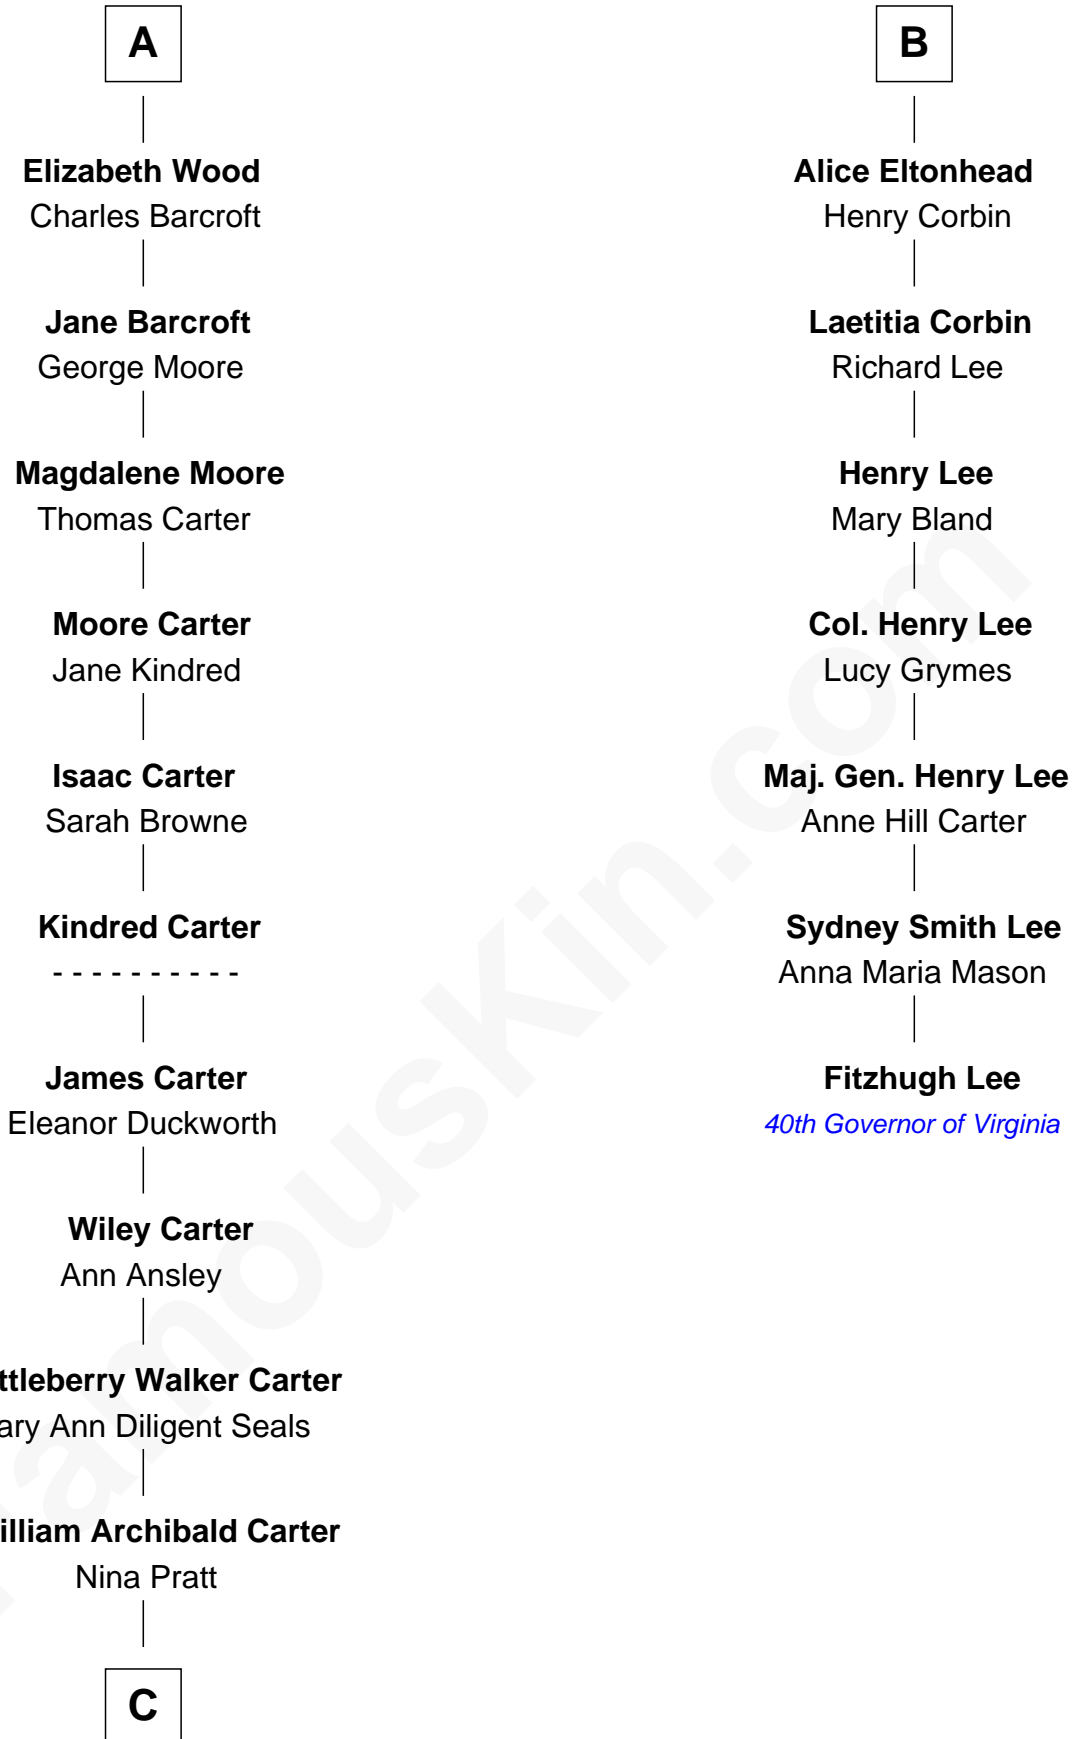

# FamousKin.com Relationship Chart of

**Jimmy Carter**

*39th U.S. President*

13th cousin 5 times removed of

**Fitzhugh Lee**

*40th Governor of Virginia*

**Maud de Swinnerton**

*with husband*  
Sir William Ipstones

*with husband*  
Sir John Savage

**Alice Ipstones**  
Sir Randall Brereton

**Mary Savage**  
William Stanley

**Sir William Brereton**  
Catherine Wylde

**William Stanley**  
Alice Hoghton

**Edward Brereton**  
Elizabeth Roydon

**Sir William Stanley**  
Agnes Grosvenor

**John Brereton**  
Margaret Fychan

**Sir William Stanley**  
Anne Harington

**Owen Brereton**  
Elizabeth Salisbury

**Peter Stanley**  
Cecily Tarleton

**John Brereton**  
Margaret Wynn

**Anne Stanley**  
Edward Sutton

**Dorothy Brereton**  
Peter Wood

**Anne Sutton**  
Richard Eltonhead

**A**

**B**

**C**

—  
**Earl Carter**  
Lillian Gordy

—  
**Jimmy Carter**  
*39th U.S. President*